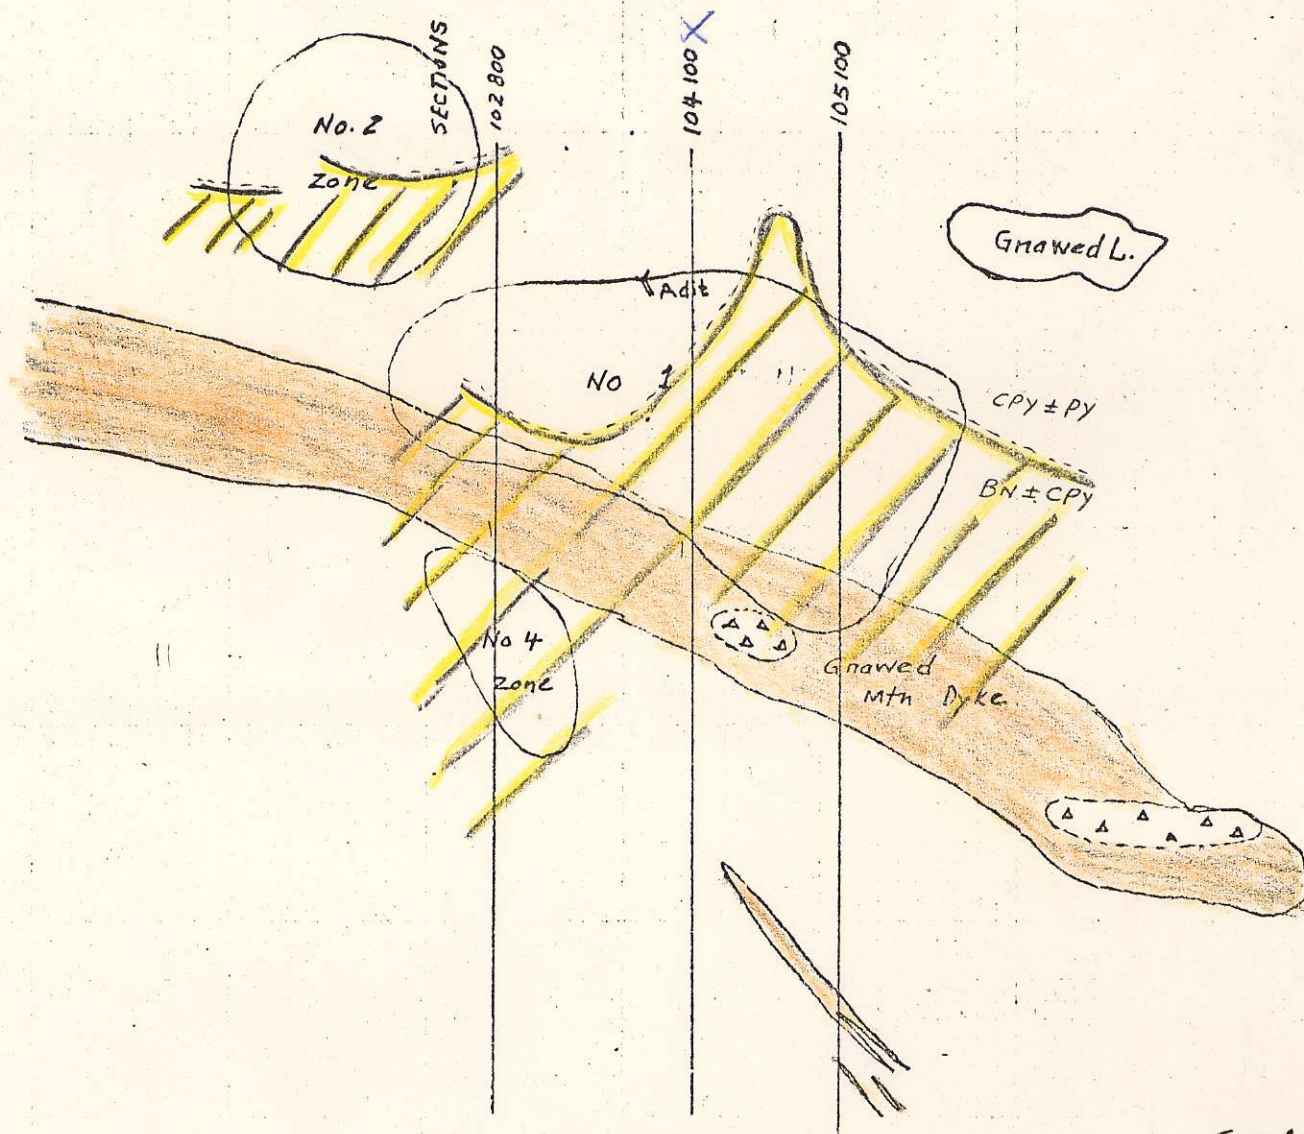

- LEGEND**
- ▲▲ BRECCIA
 - ▨ PORPHYRY DYKES
 - 'ORE' OUTLINE, GENERALIZED

HIGHMONT

Scale
1" = 1320'
WJM-MILLAN

896644

HIGHMONT AREA, HIGHLAND VALLEY, B. C.

Scale
1" = 1320'

Country rock is skena quartz diorite

△△△ Breccia zone

 "Bornite" zone

 Porphyry dikes

W J M^c Millan