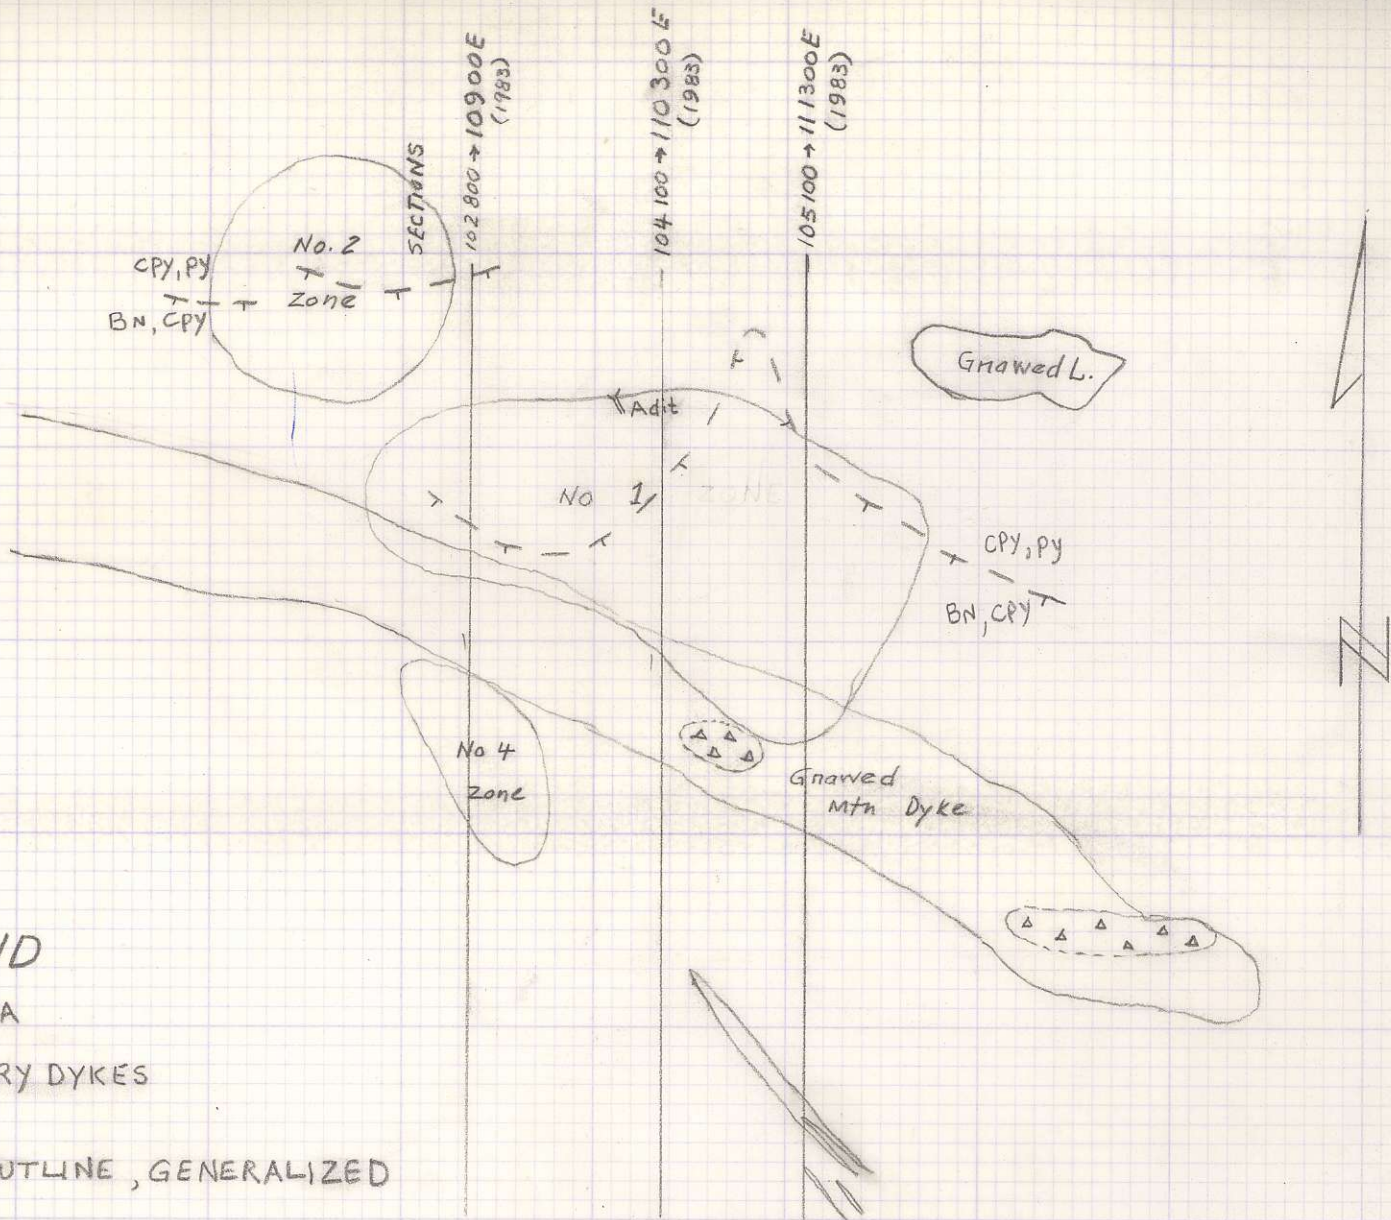

- LEGEND**
- ▲▲ BRECCIA
 - ▨ PORPHYRY DYKES
 - 'ORE' OUTLINE, GENERALIZED

HIGHMONT

Scale
1" = 1320'
WJM-MILLAN

896644

HIGHMONT AREA, HIGHLAND VALLEY, B. C.

Scale
1" = 1320'

Country rock is skena quartz diorite

△△△ Breccia zone

 "Bornite" zone

 Porphyry dikes

W J M^c Millan