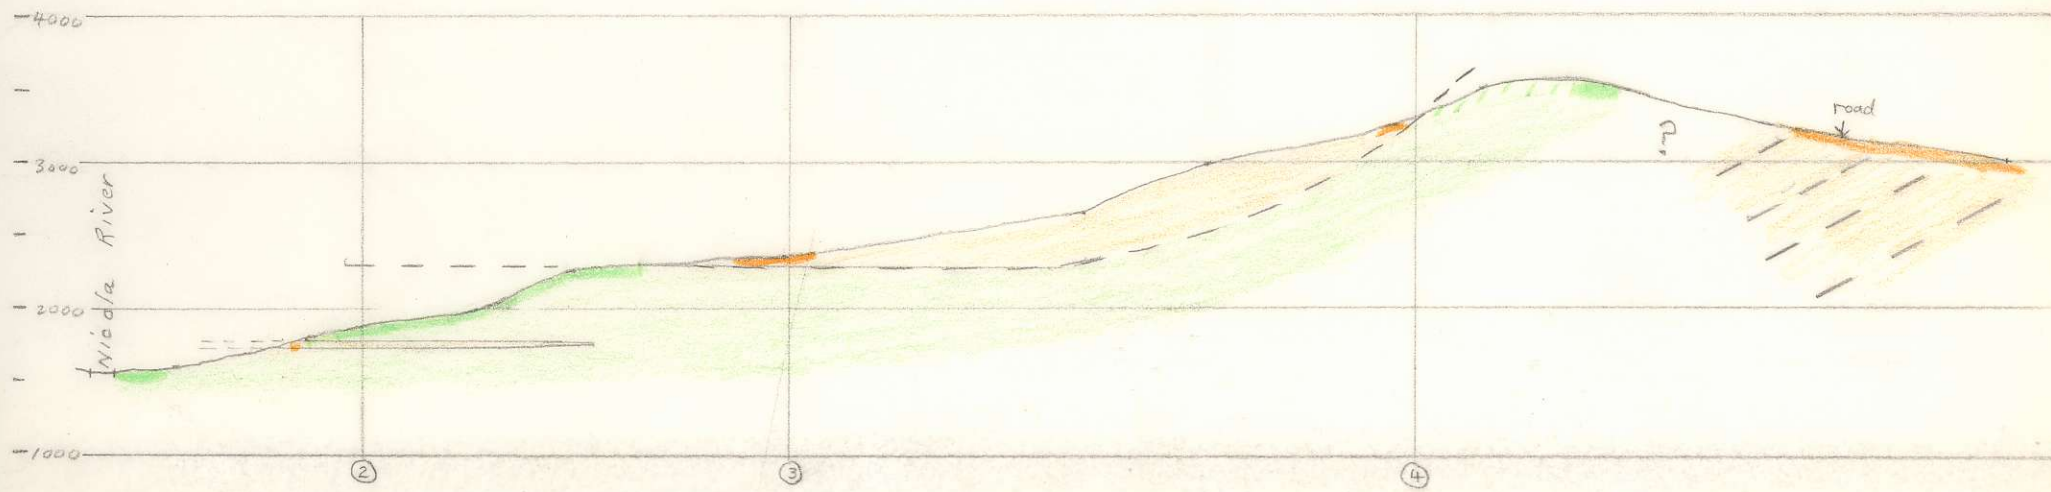

SECTION - SPENCES BRIDGE GP ... CANFORD - GORDON CK  
1-1'

896600