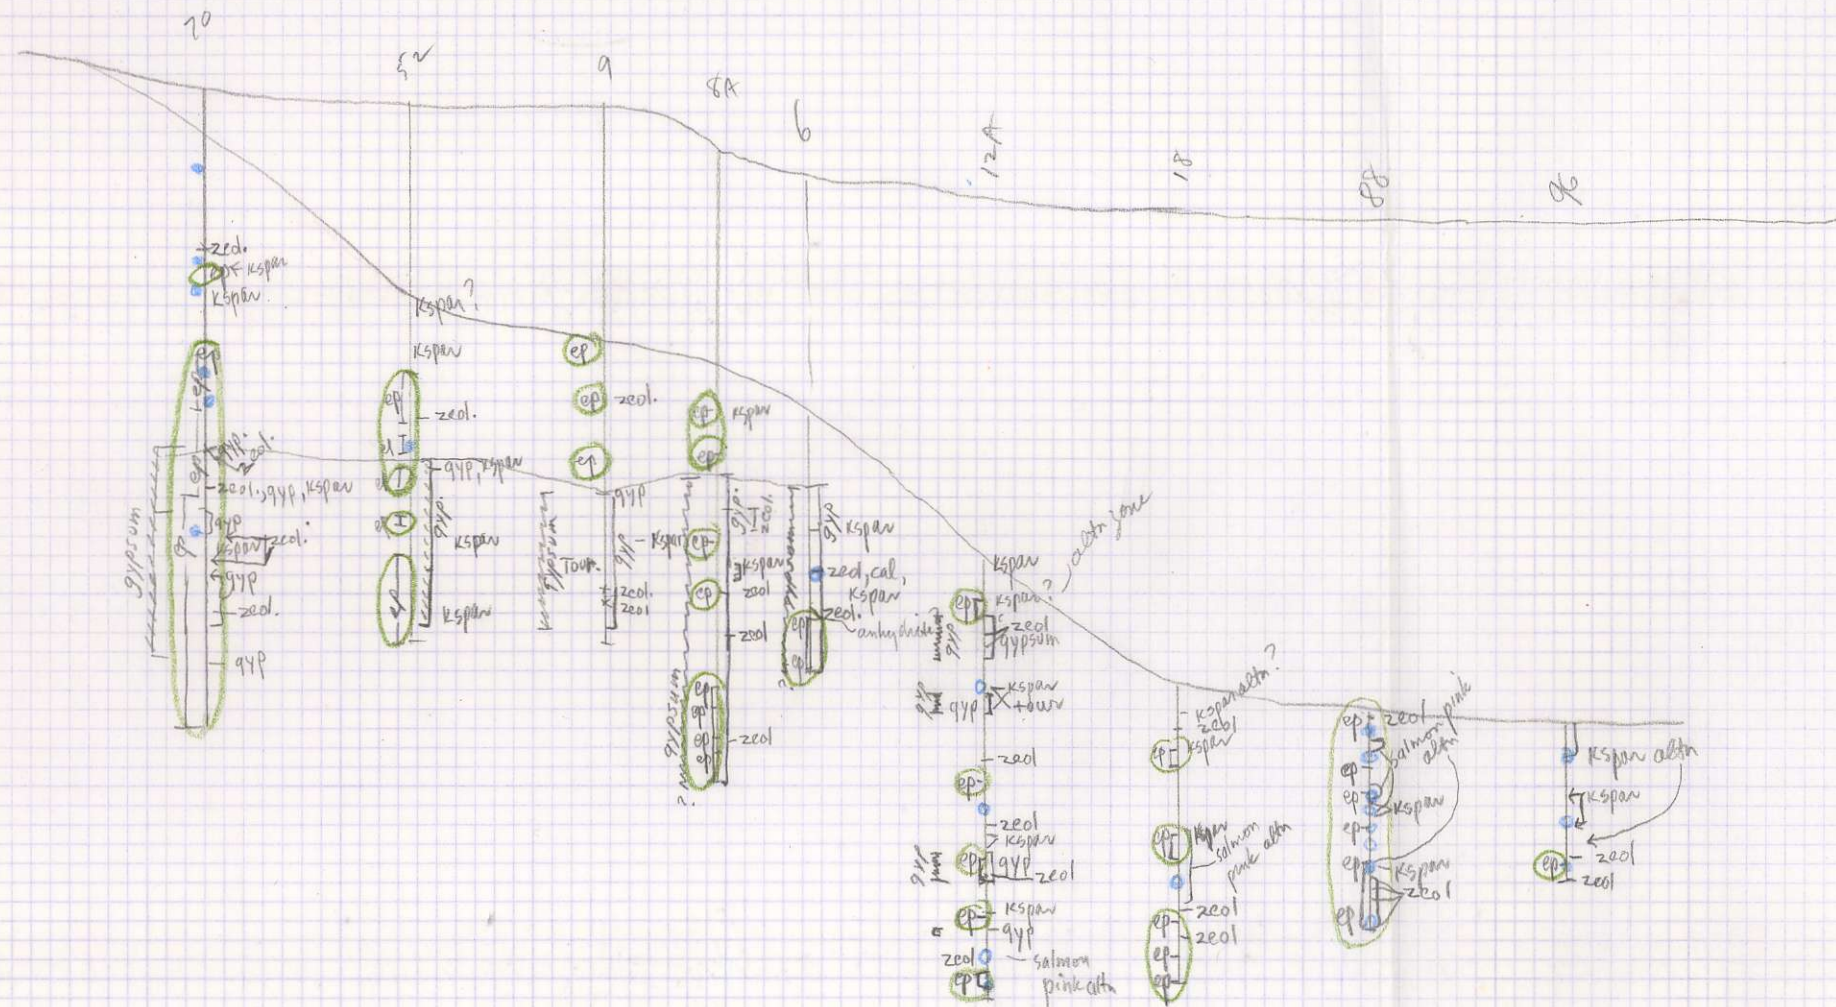

JA 89E

Is the blue calcite?

Bethlehem Copper  
 gypsum - sep veins +  
 with qtz - ep on veins, qyp - pyrite  
 chl - gyp ± cpy  
 Kspaw in qtz - Kspaw veins u.  
 ↑ on Kspaw veins  
 in qtz - nose - cpy veins