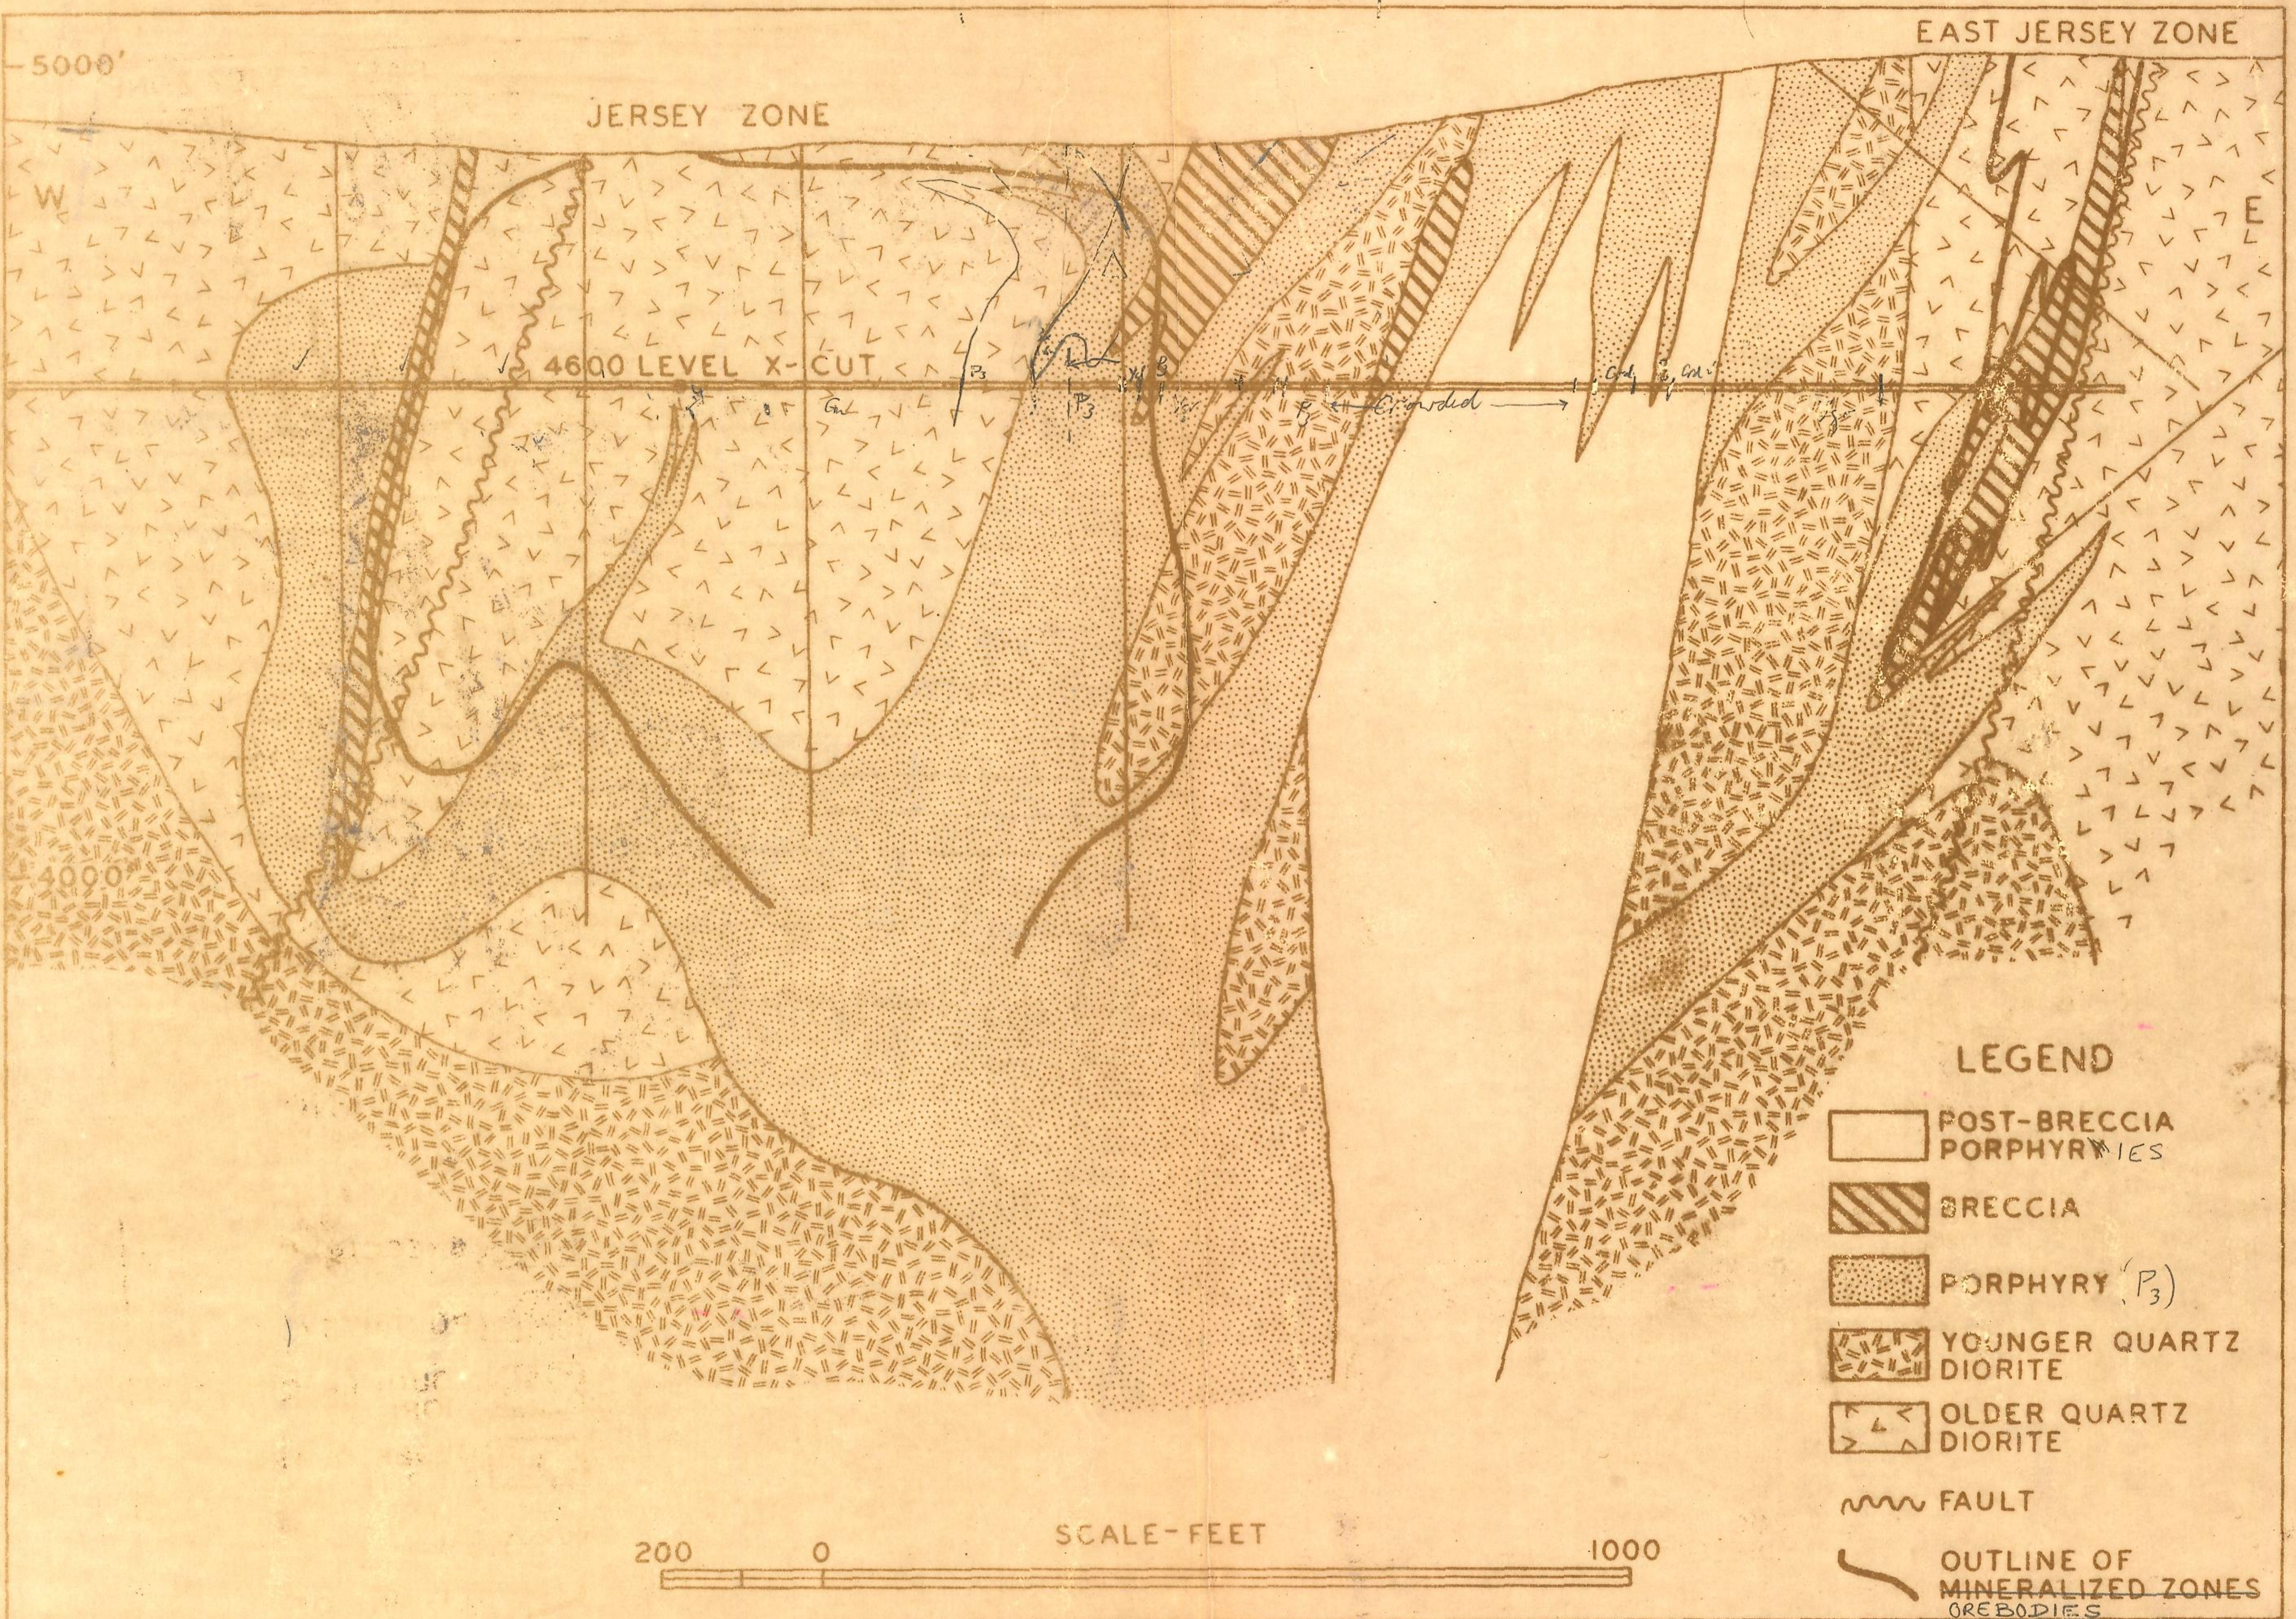

7000E

EAST JERSEY ZONE

JERSEY ZONE

4600 LEVEL X-CUT

5000'

4000'

LEGEND

-  POST-BRECCIA PORPHYRIES
-  BRECCIA
-  PORPHYRY (P₃)
-  YOUNGER QUARTZ DIORITE
-  OLDER QUARTZ DIORITE
-  FAULT
-  OUTLINE OF MINERALIZED ZONES ORE BODIES

inches 0 1 2

centimetres 0 1 2 3 4 5

This reference scale bar has been added to the original image. It will scale at the same rate as the image, therefore it can be used as a reference for the original size.