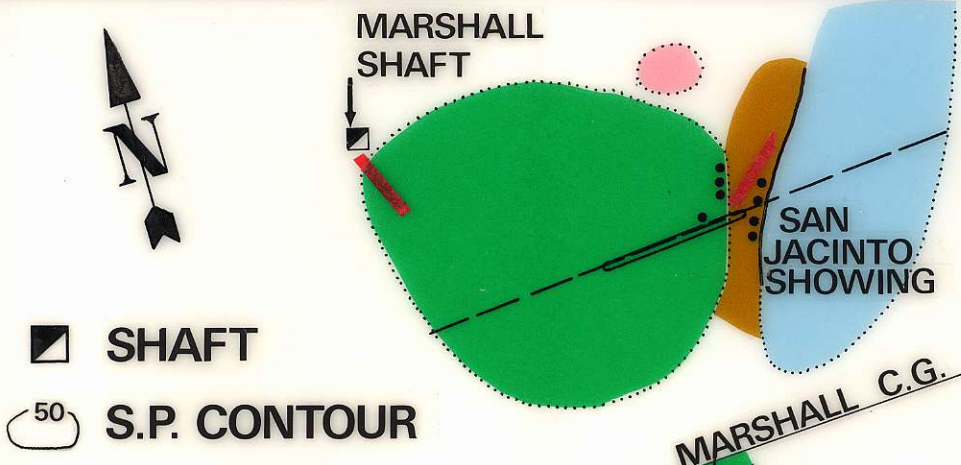

SYLVESTER K GOLD SULPHIDE PROSPECT

- ▣ SHAFT
- 50 S.P. CONTOUR
- ORE ZONE

TERTIARY

- PYROX - FELDSP
PORPH

TRIASSIC

- MICRODIORITE STOCK
- LMST / ARGIL.
- CHERT CG., LMST
- BANDED ARGIL.
- LIMESTONE
- MOTTLED ARGIL.
- SHARPSTONE CG.