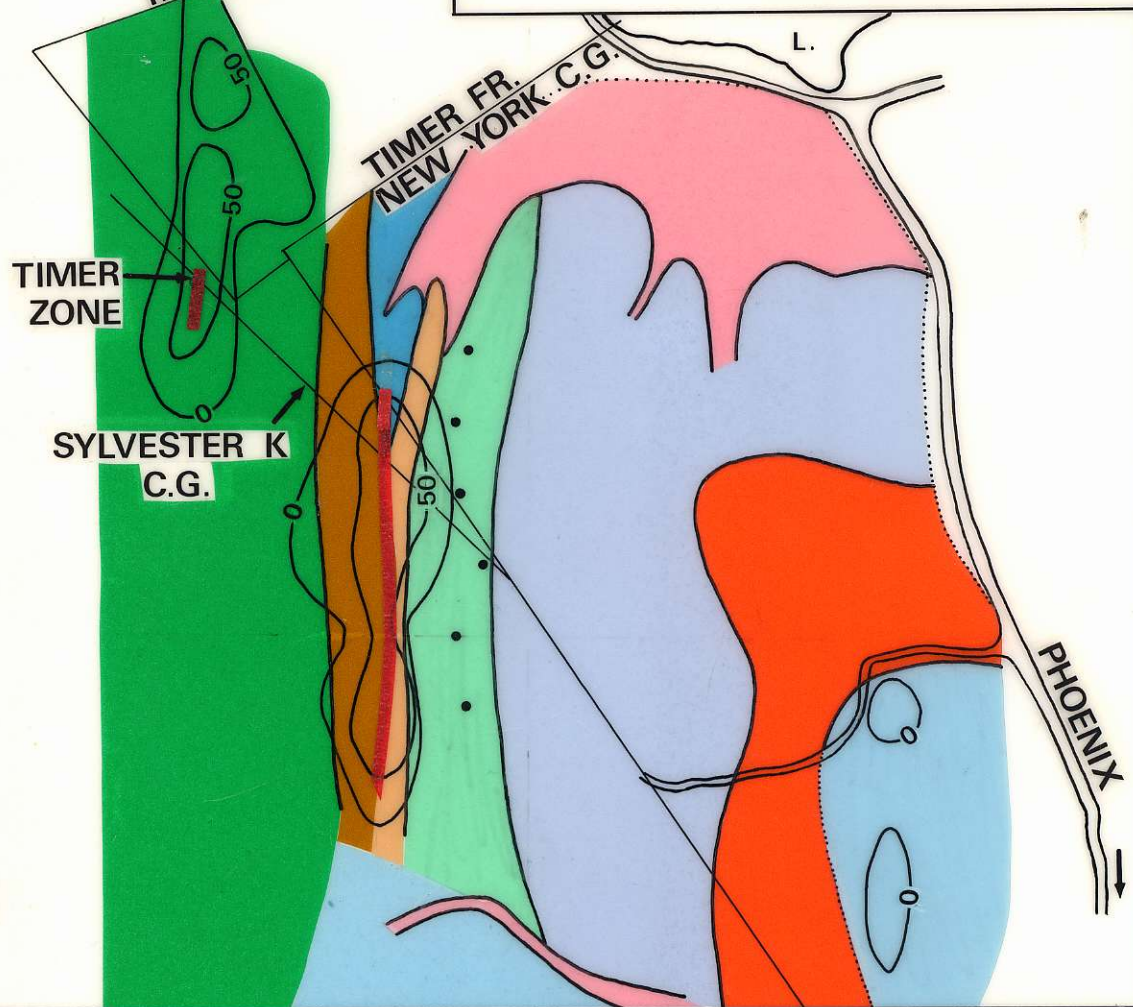

SYLVESTER K GOLD SULPHIDE PROSPECT

- ▣ SHAFT
- 50 S.P. CONTOUR
- ORE ZONE

TERTIARY

- PYROX - FELDSP
PORPH

TRIASSIC

- MICRODIORITE STOCK
- LMST / ARGIL.
- CHERT CG., LMST
- BANDED ARGIL.
- LIMESTONE
- MOTTLED ARGIL.
- SHARPSTONE CG.