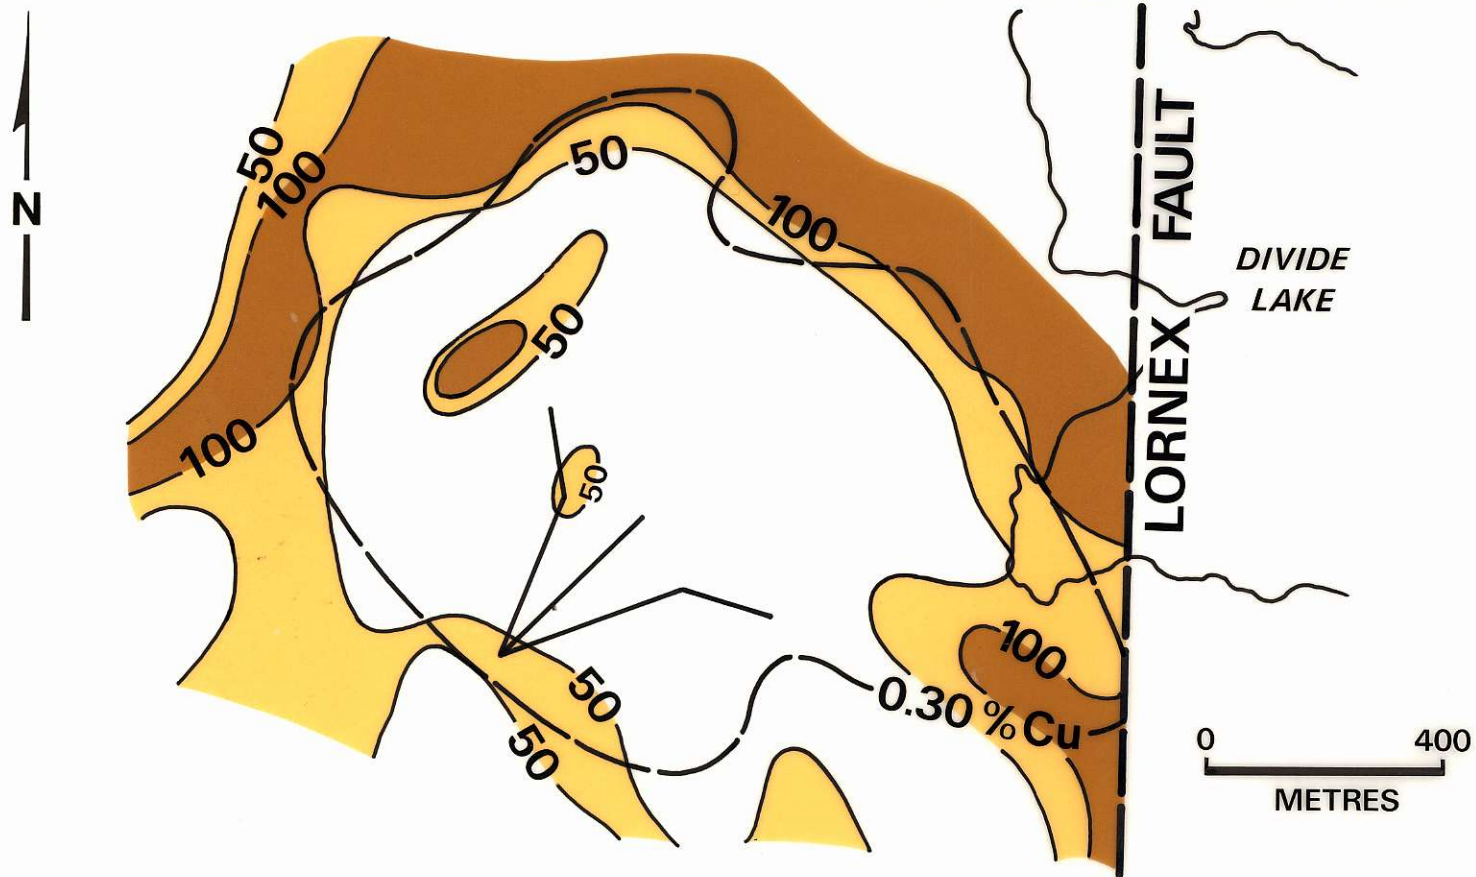

DISTRIBUTION OF Mo - 1158m LEVEL

896254

Valley Copper