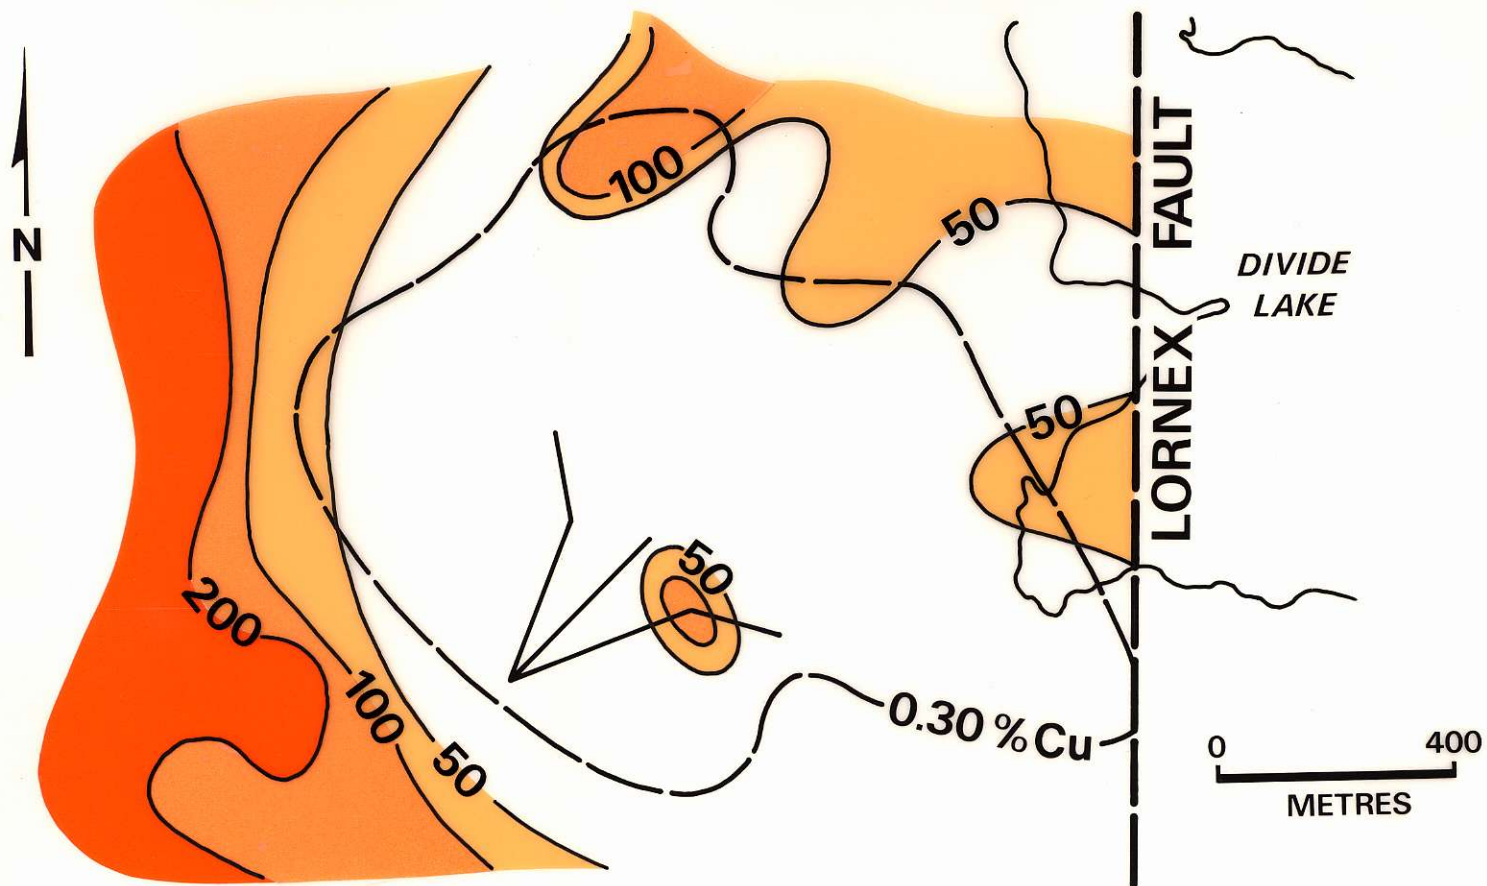

DISTRIBUTION OF ZN (ppm) - 1158m LEVEL

896251

Valley Copper