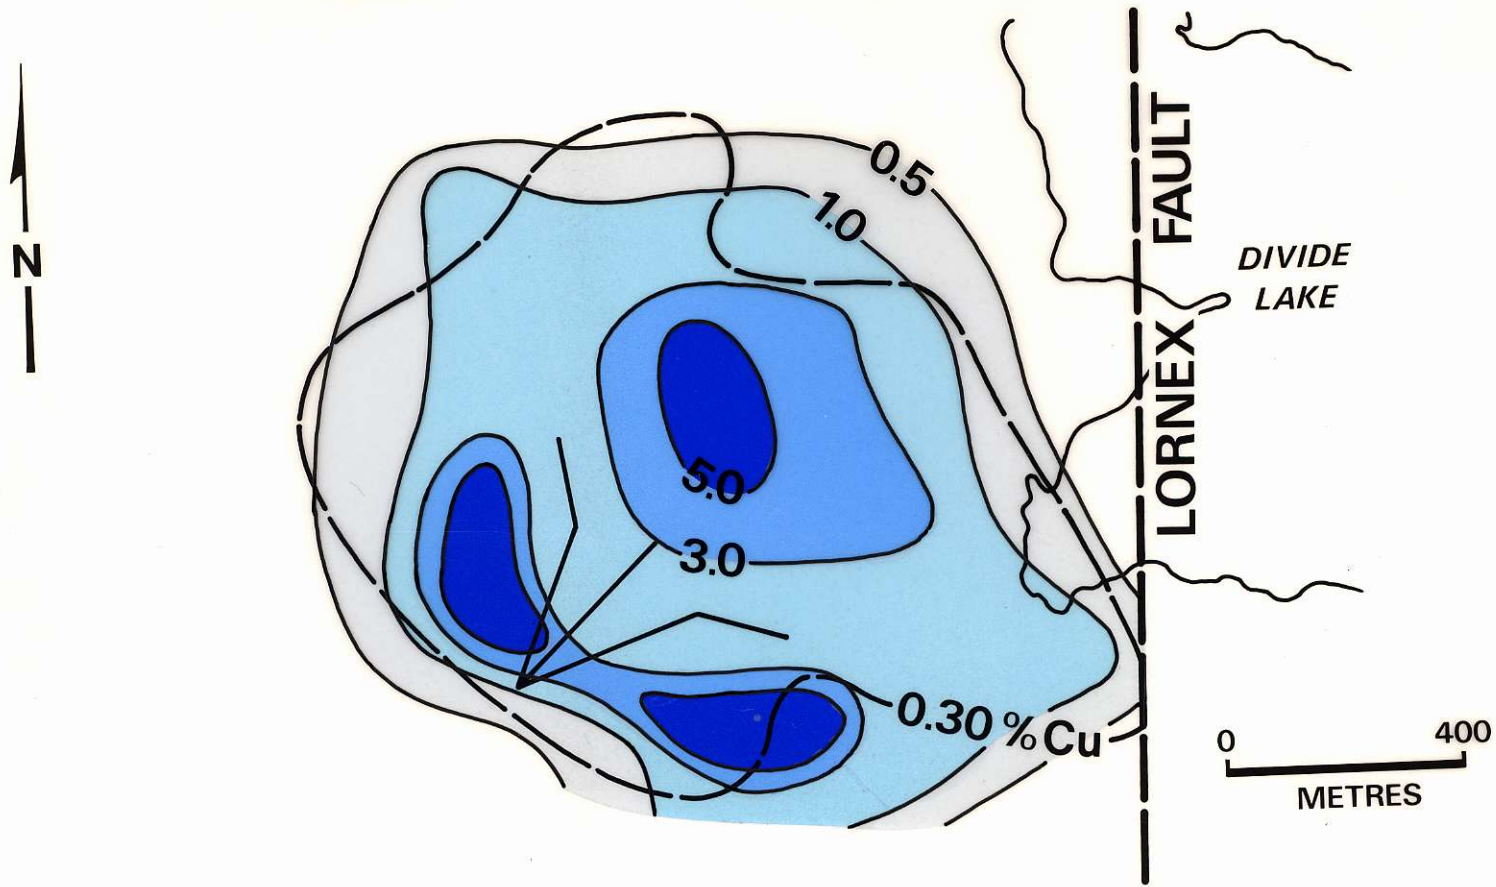

BORNITE/CHALCOPYRITE RATIO

898250

Valley Copper