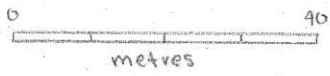

CHU CHUA
SECTION 10200

	symbol	contour
vein	10	———
fracture	10	- - - - -

FRACTURE AND VEIN DENSITY