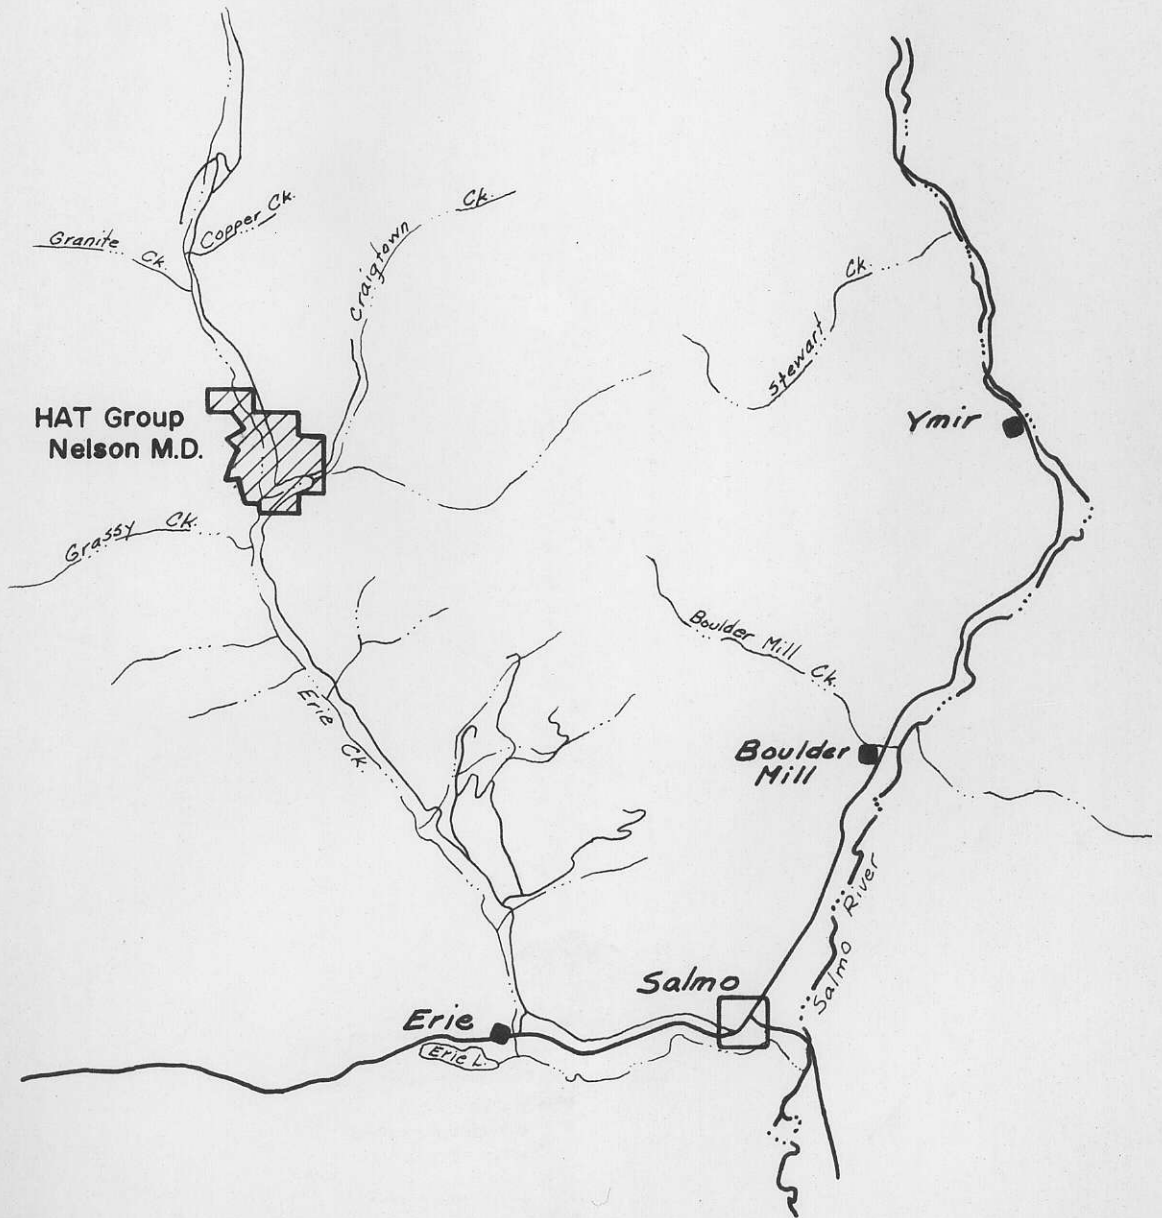

LOCATION MAP
VICTOR MINING CORPORATION LTD.(NPL)
SCALE :- 1" = 2 MILES

895211