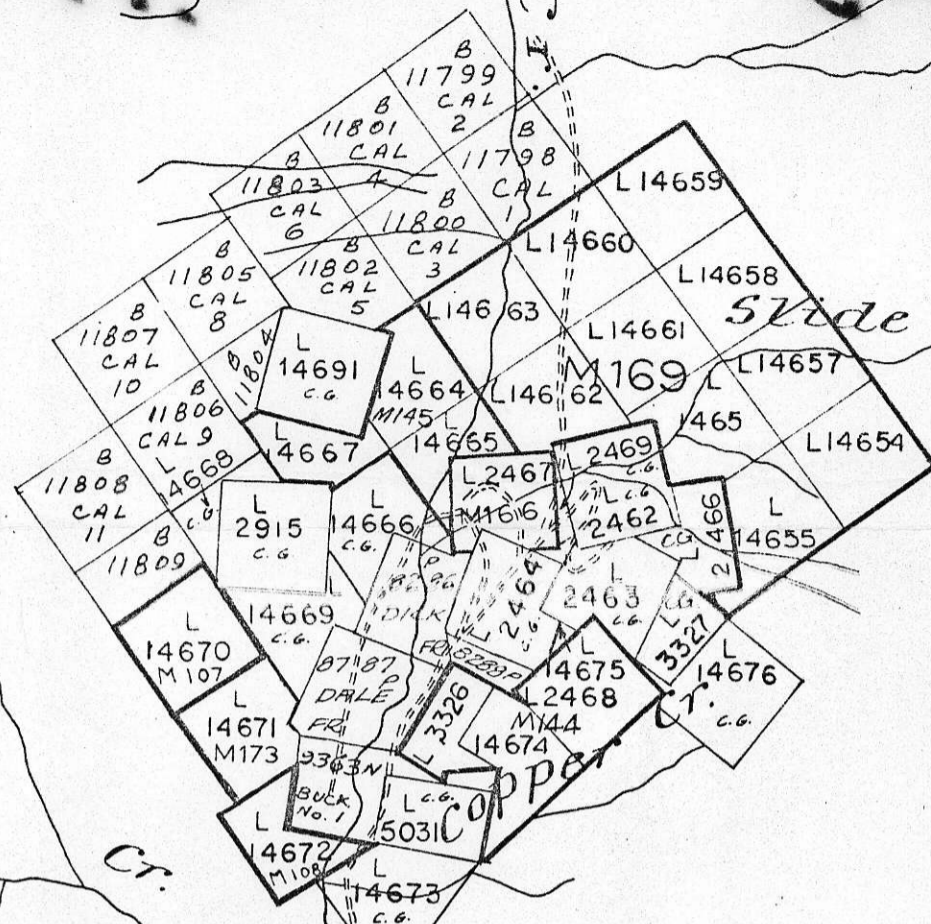

HATTIE

OC 1/90

ERIE CK

DOMINION MT

Craigton Cr.

Grouse Cr.

NELSON

Barnet Cr.

895209

802500

This map is prepared to serve as a guide only.
Positions of unsurveyed claims and placer leases
are plotted from locators' sketches
and are not guaranteed.
Letters C.G. indicate claim is Crown-Granted.
Symbol "C" indicates claim has forfeited.
B. C. DEPARTMENT OF MINES AND
PETROLEUM RESOURCES

82 F / 6 W
Sept 18 / 69

Hattie

Oct 1 / 69