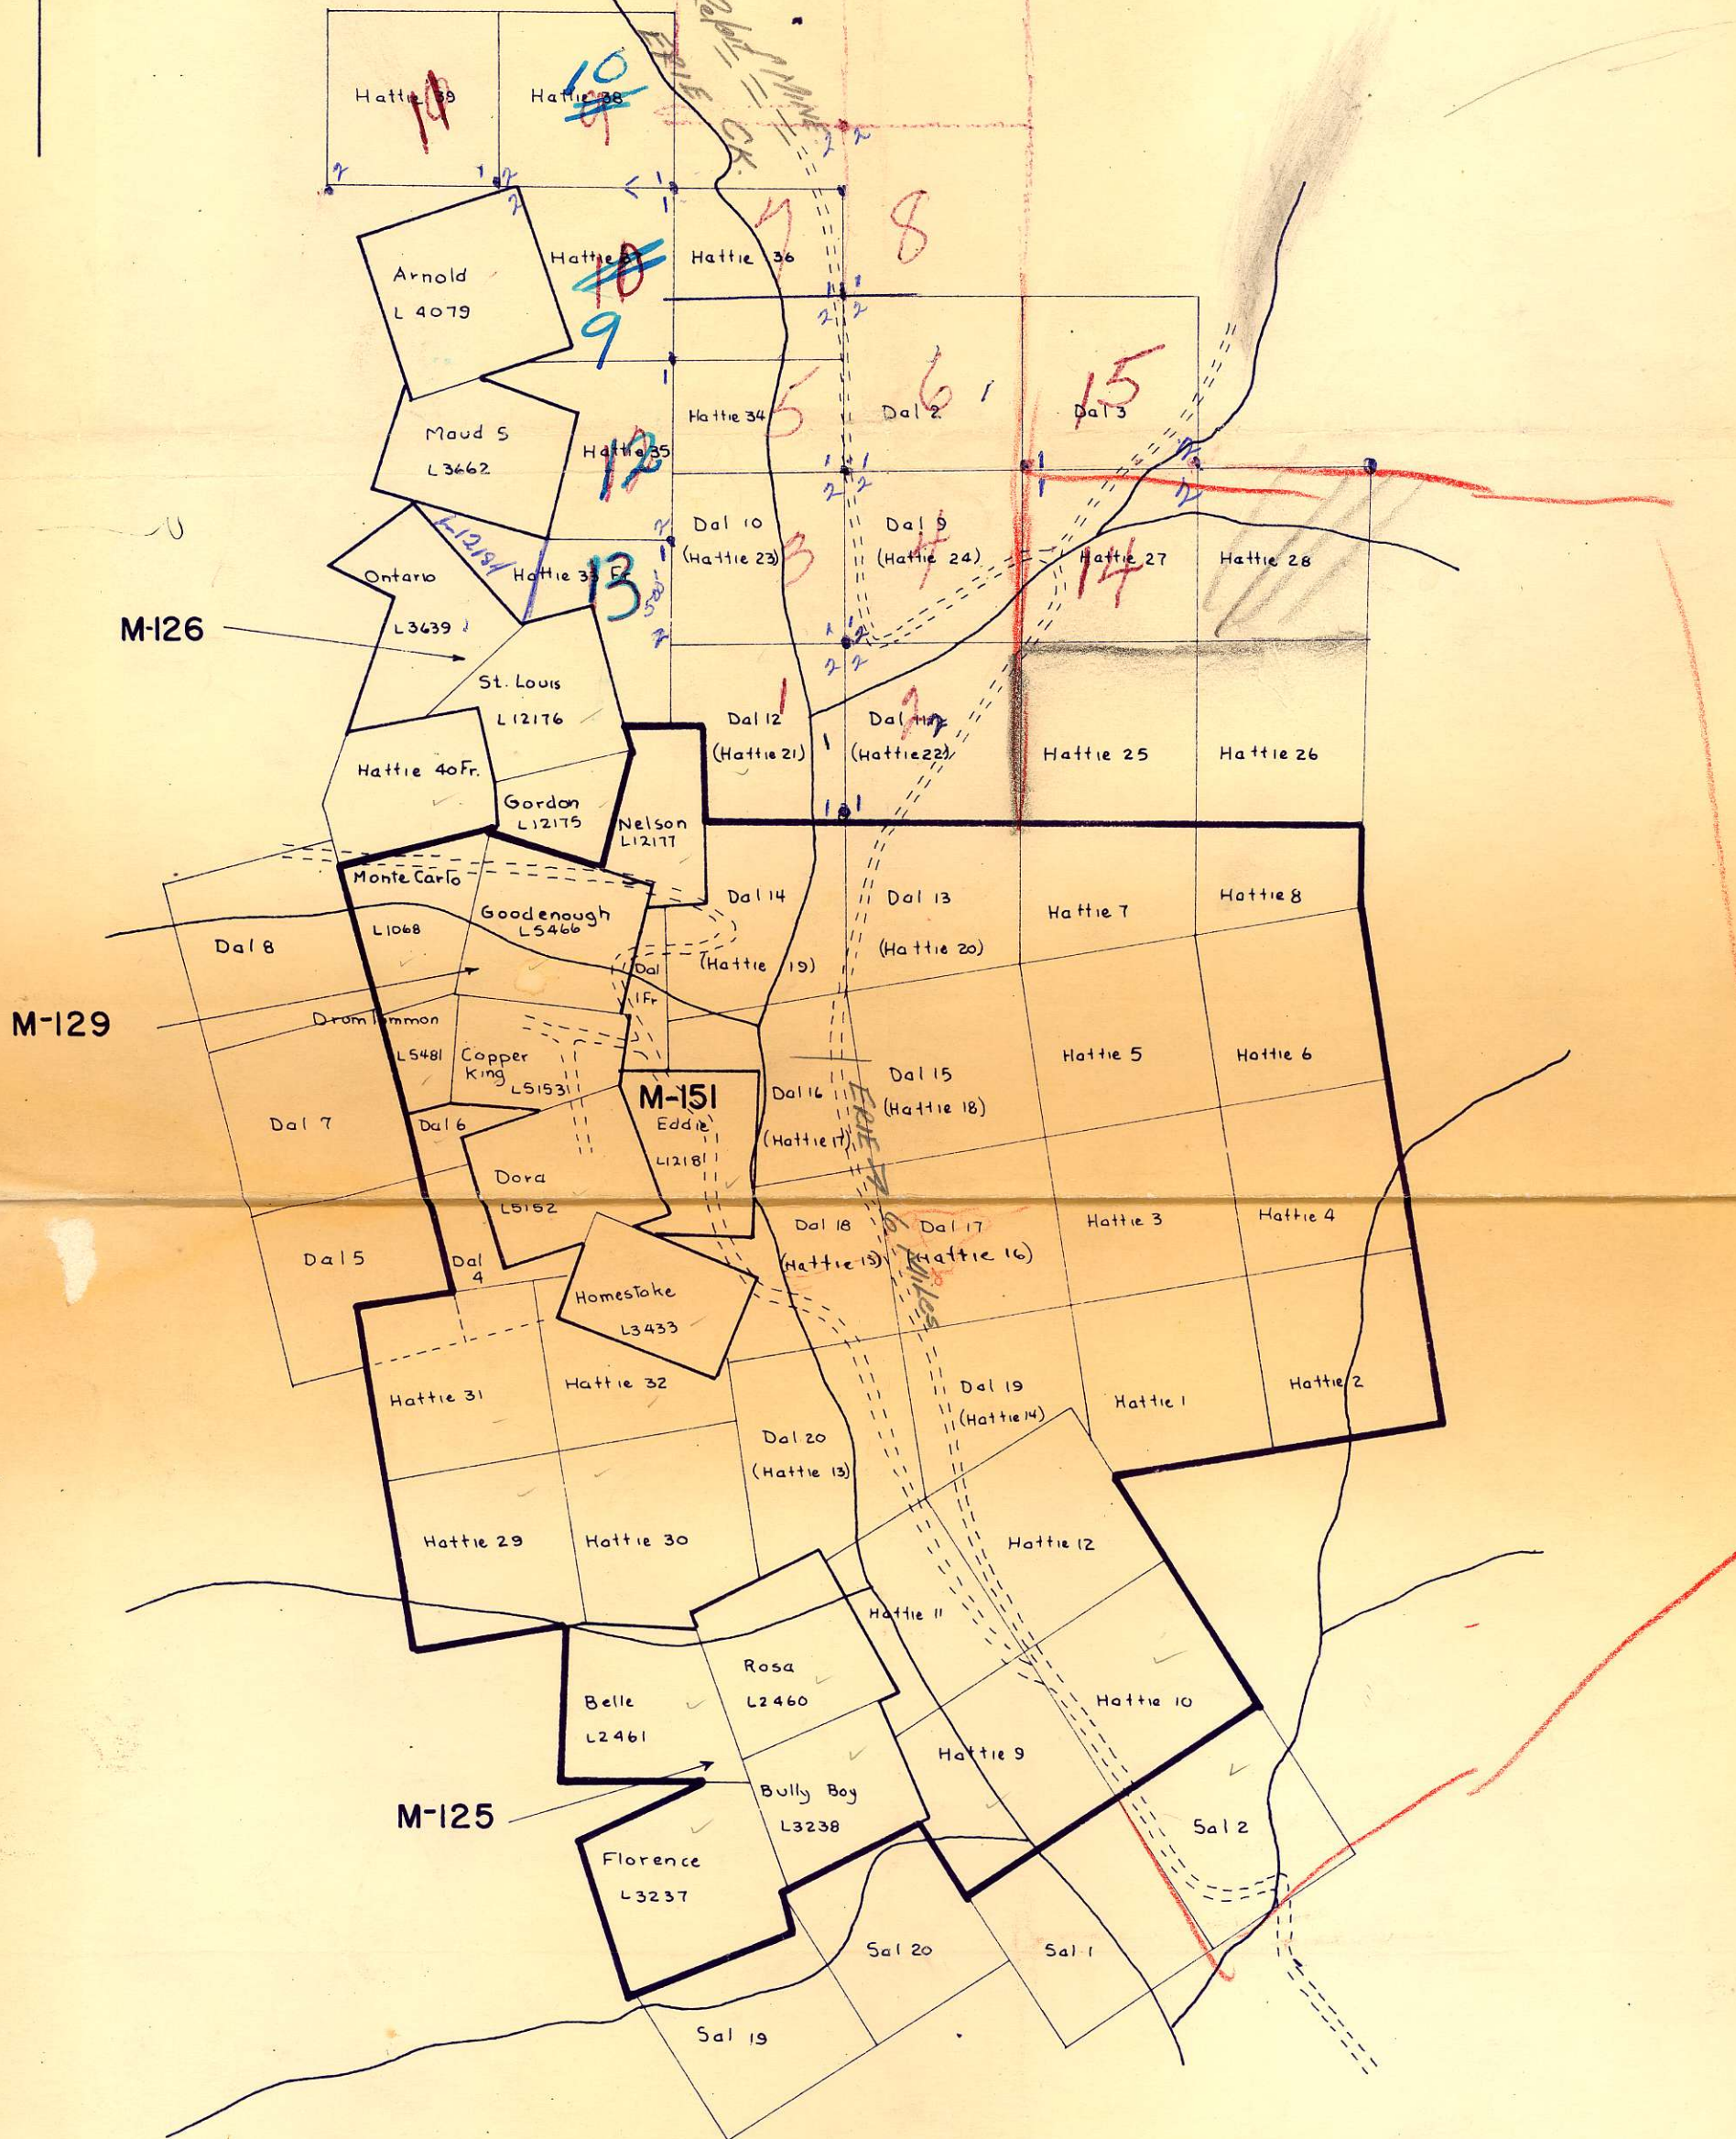

Claims MAP HAT Group. 1-15

Reward MINING Corp. Ltd.

NELSON MINING DIV.

895199

McINTYRE PORCUPINE MINES LIMITED	
Date Drawn: 27/3/69	Drawn By: T.G.M
Scale: 1" = 1500'	N.T.S. 82F3.6