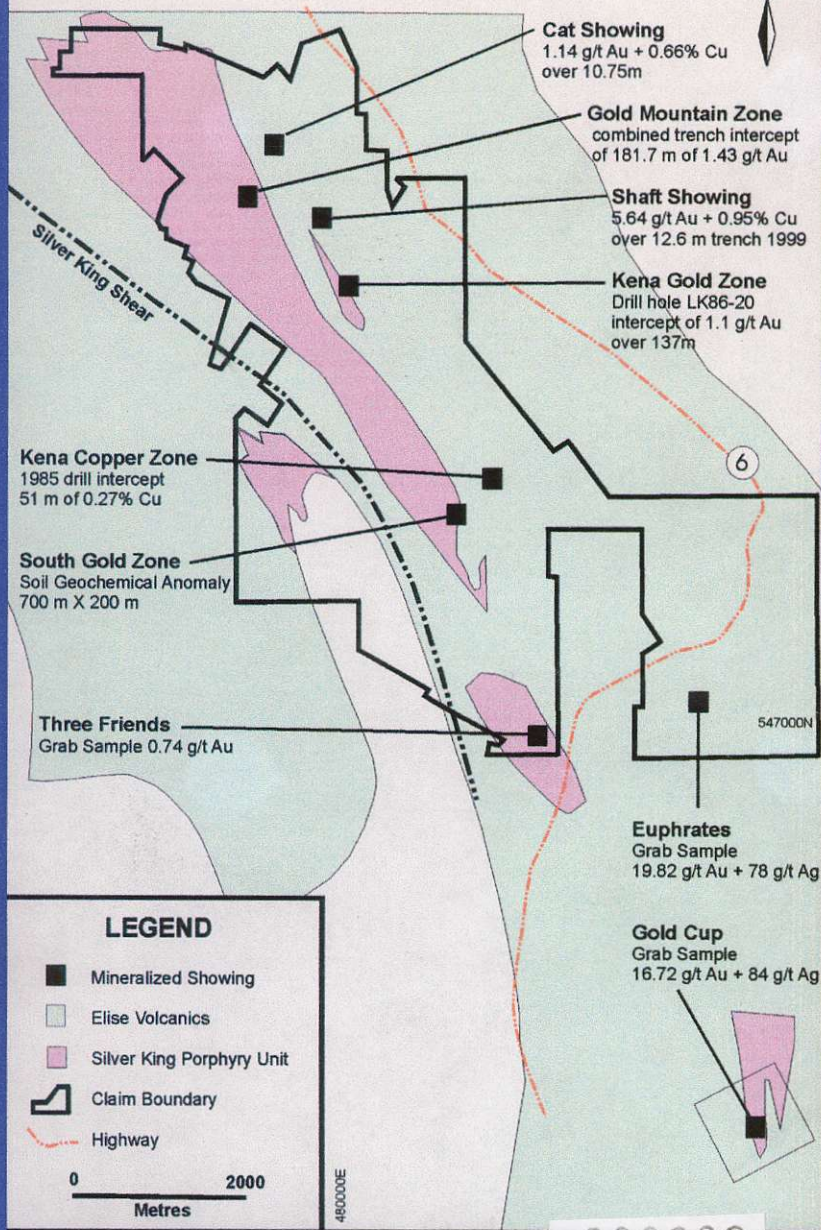

# KENA

889982

Looking E (from 'Copper' zone) toward Kena gold zone and Silver King Porphyry zone, **KENA**, Sept. 28/00, [Schroeter]

Looking NE down Gold Creek towards Nelson. Gold Mountain zone, Kena to upper left of forested ridge.