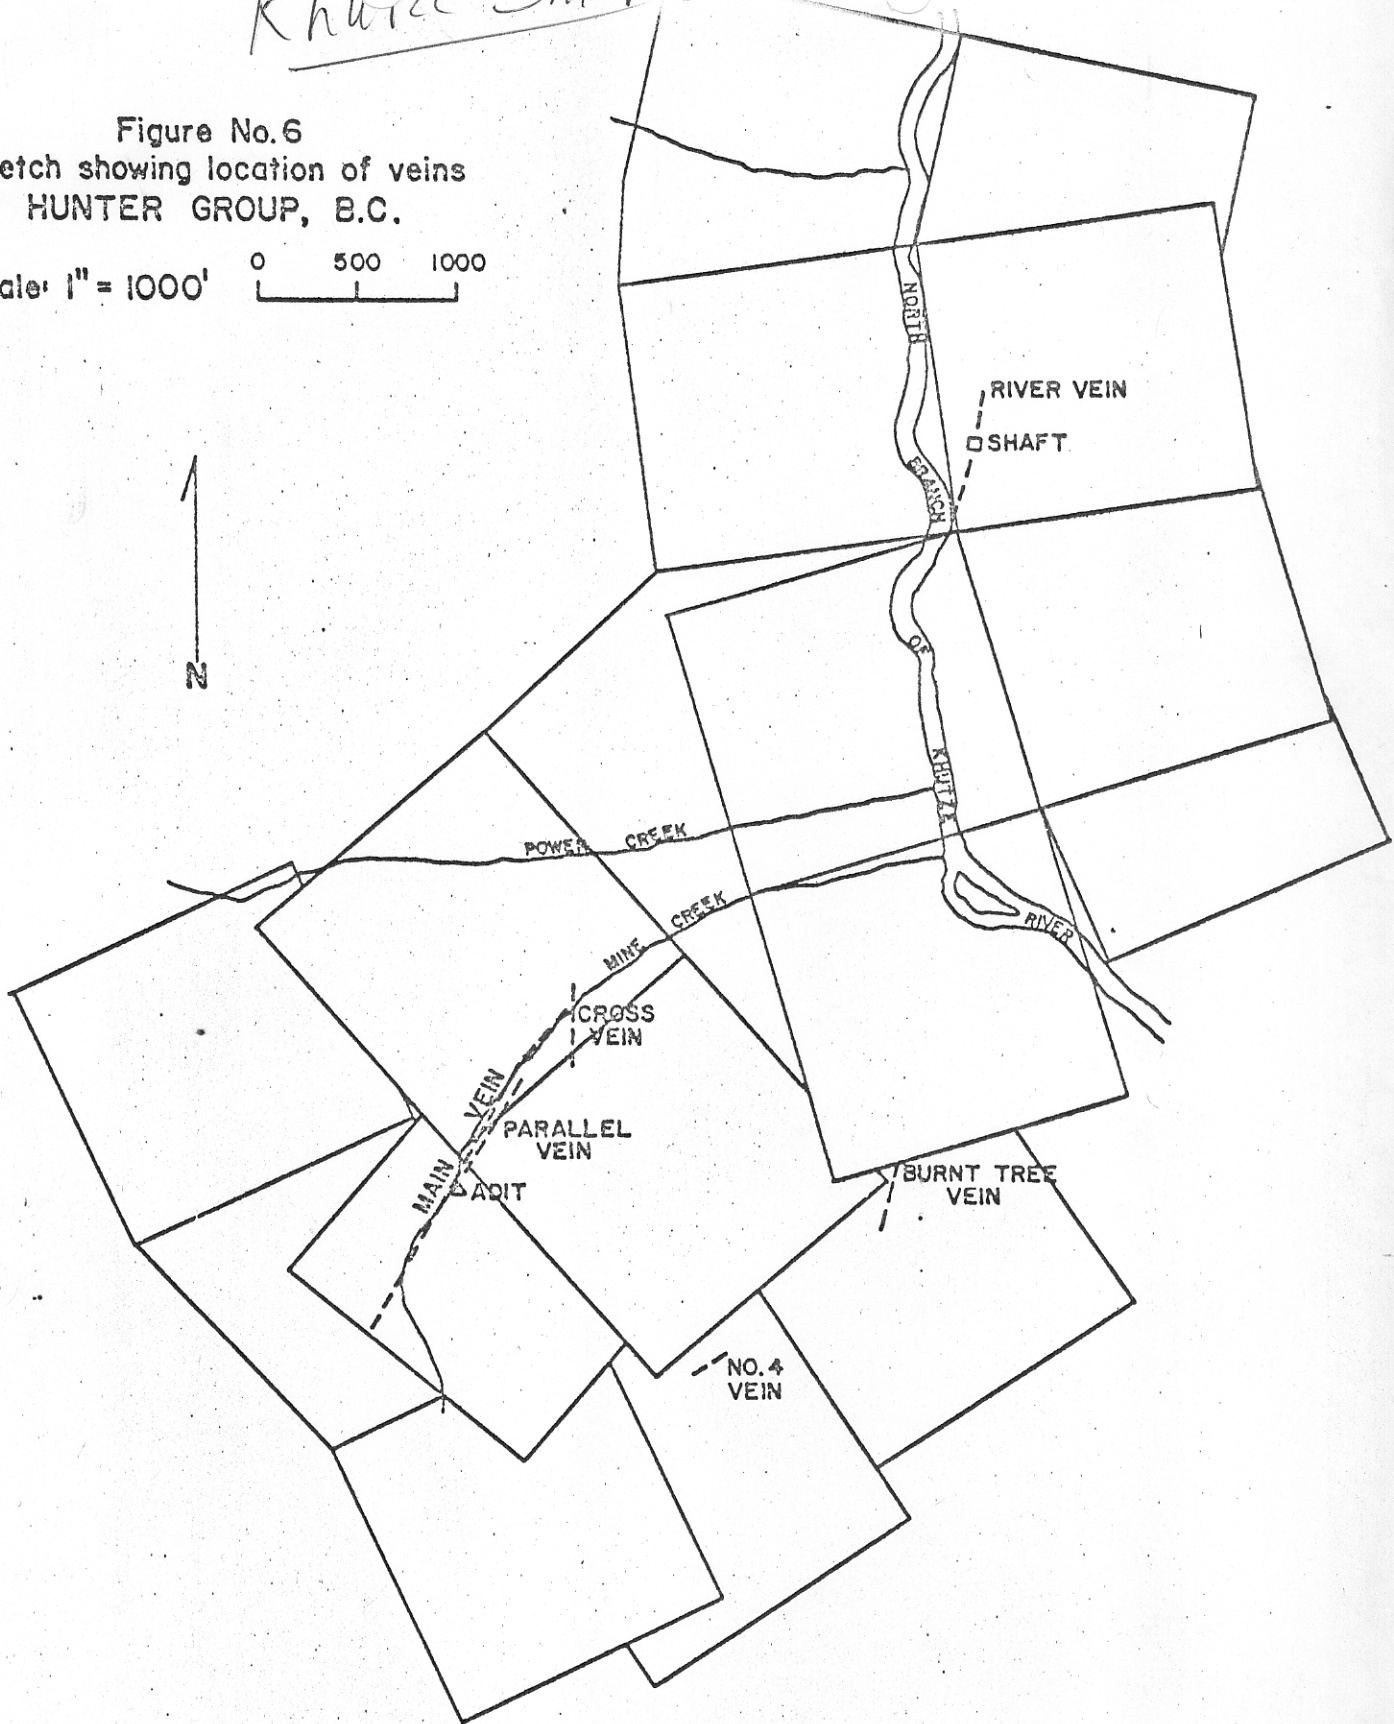

# Khuzie Inlet (Western Cu)

Figure No. 6  
Sketch showing location of veins  
HUNTER GROUP, B.C.

Scale: 1" = 1000'

DMB AUGUST 1980

889431

Western Copper

Figure No.6  
 Sketch showing location of veins  
 HUNTER GROUP, B.C.

Scale: 1" = 1000'

DEPT. OF MINES  
 AND PETROLEUM RESOURCES  
 Rec'd JAN 19 1981  
 SMITHERS, B. C.