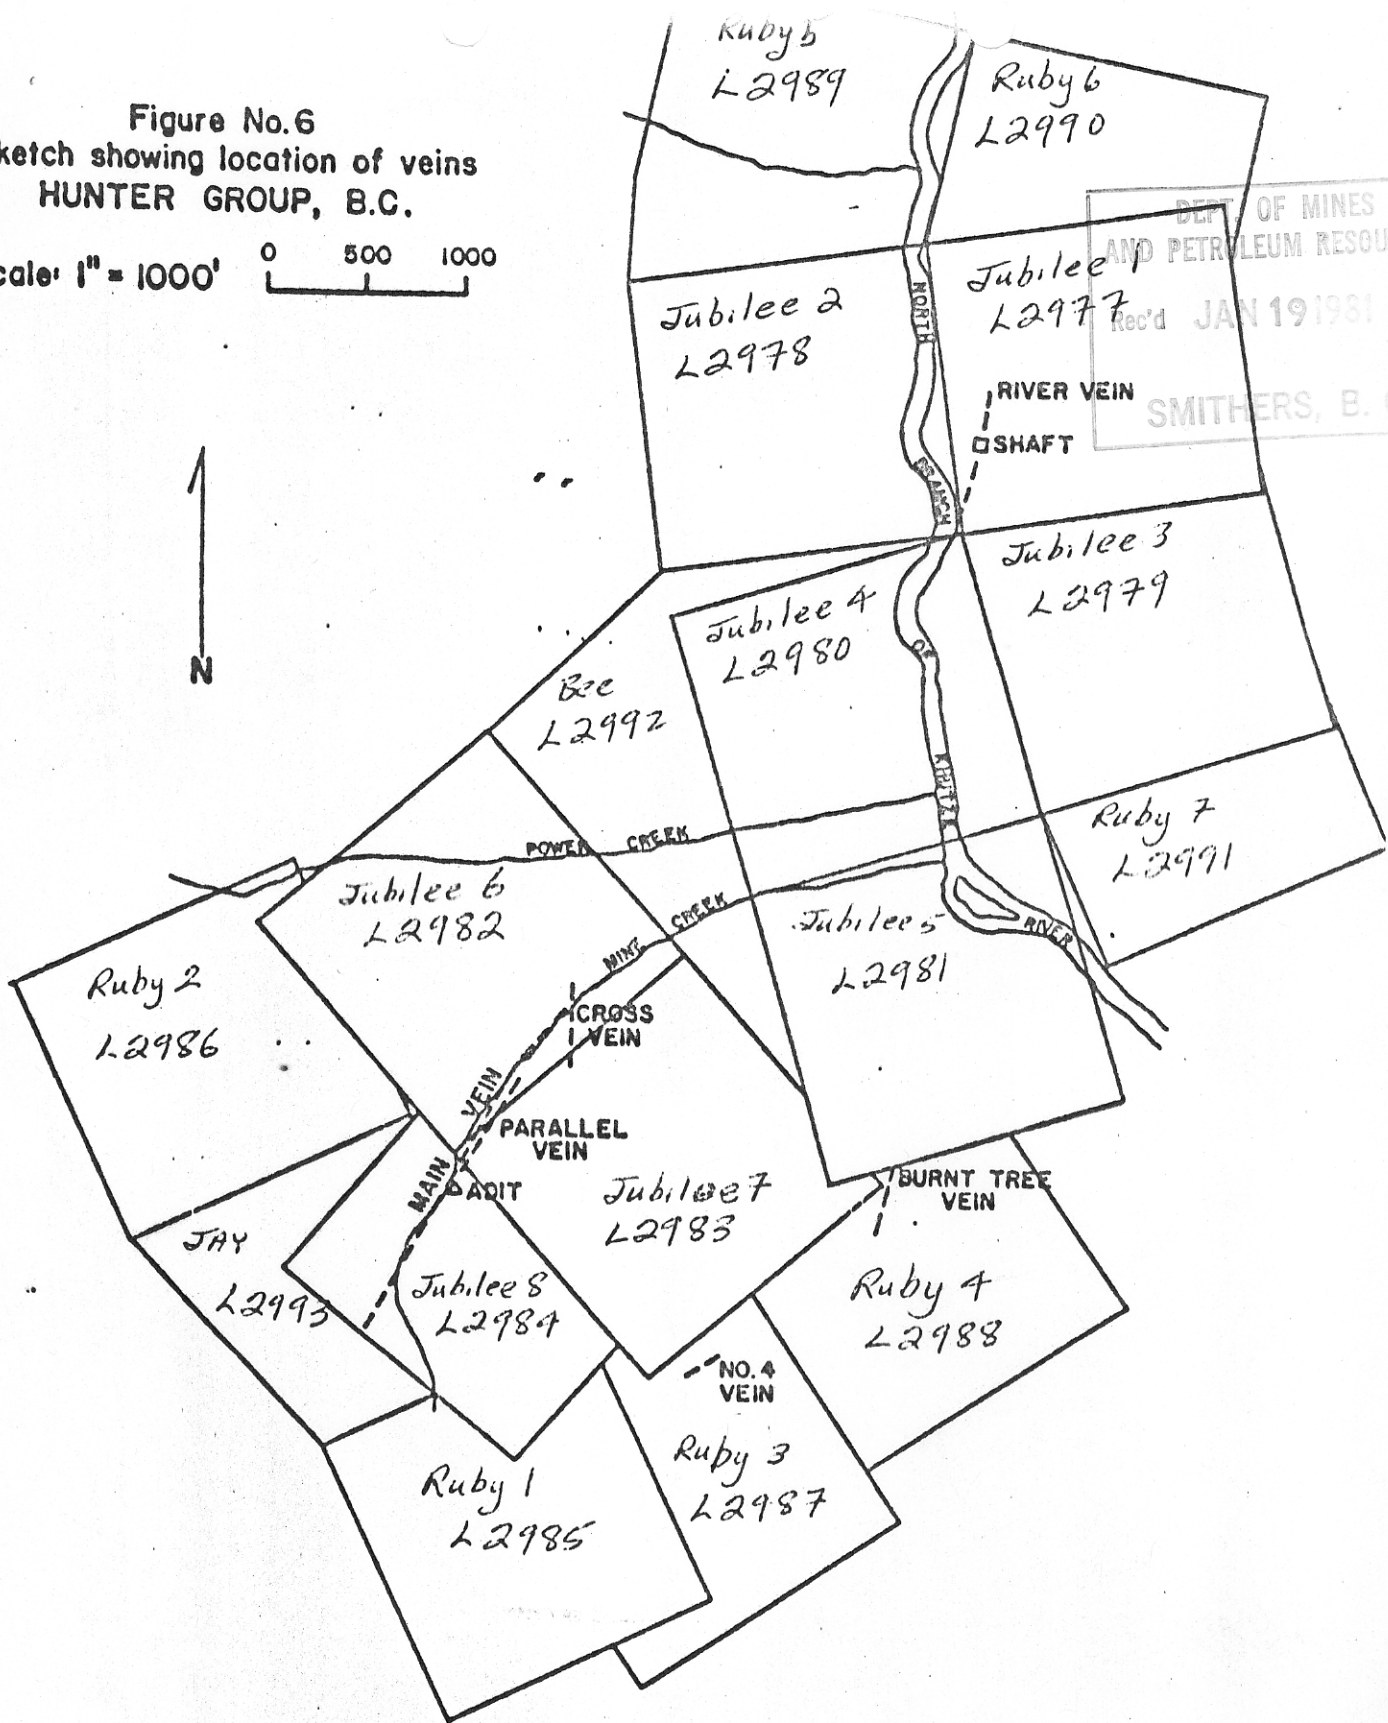

# Khuzie Inlet (Western Cu)

Figure No. 6  
Sketch showing location of veins  
HUNTER GROUP, B.C.

Scale: 1" = 1000'

DMB AUGUST 1980

889431

Western Copper

Figure No.6  
 Sketch showing location of veins  
 HUNTER GROUP, B.C.

Scale: 1" = 1000'

DEPT. OF MINES  
 AND PETROLEUM RESOURCES  
 Rec'd JAN 19 1981  
 SMITHERS, B. C.