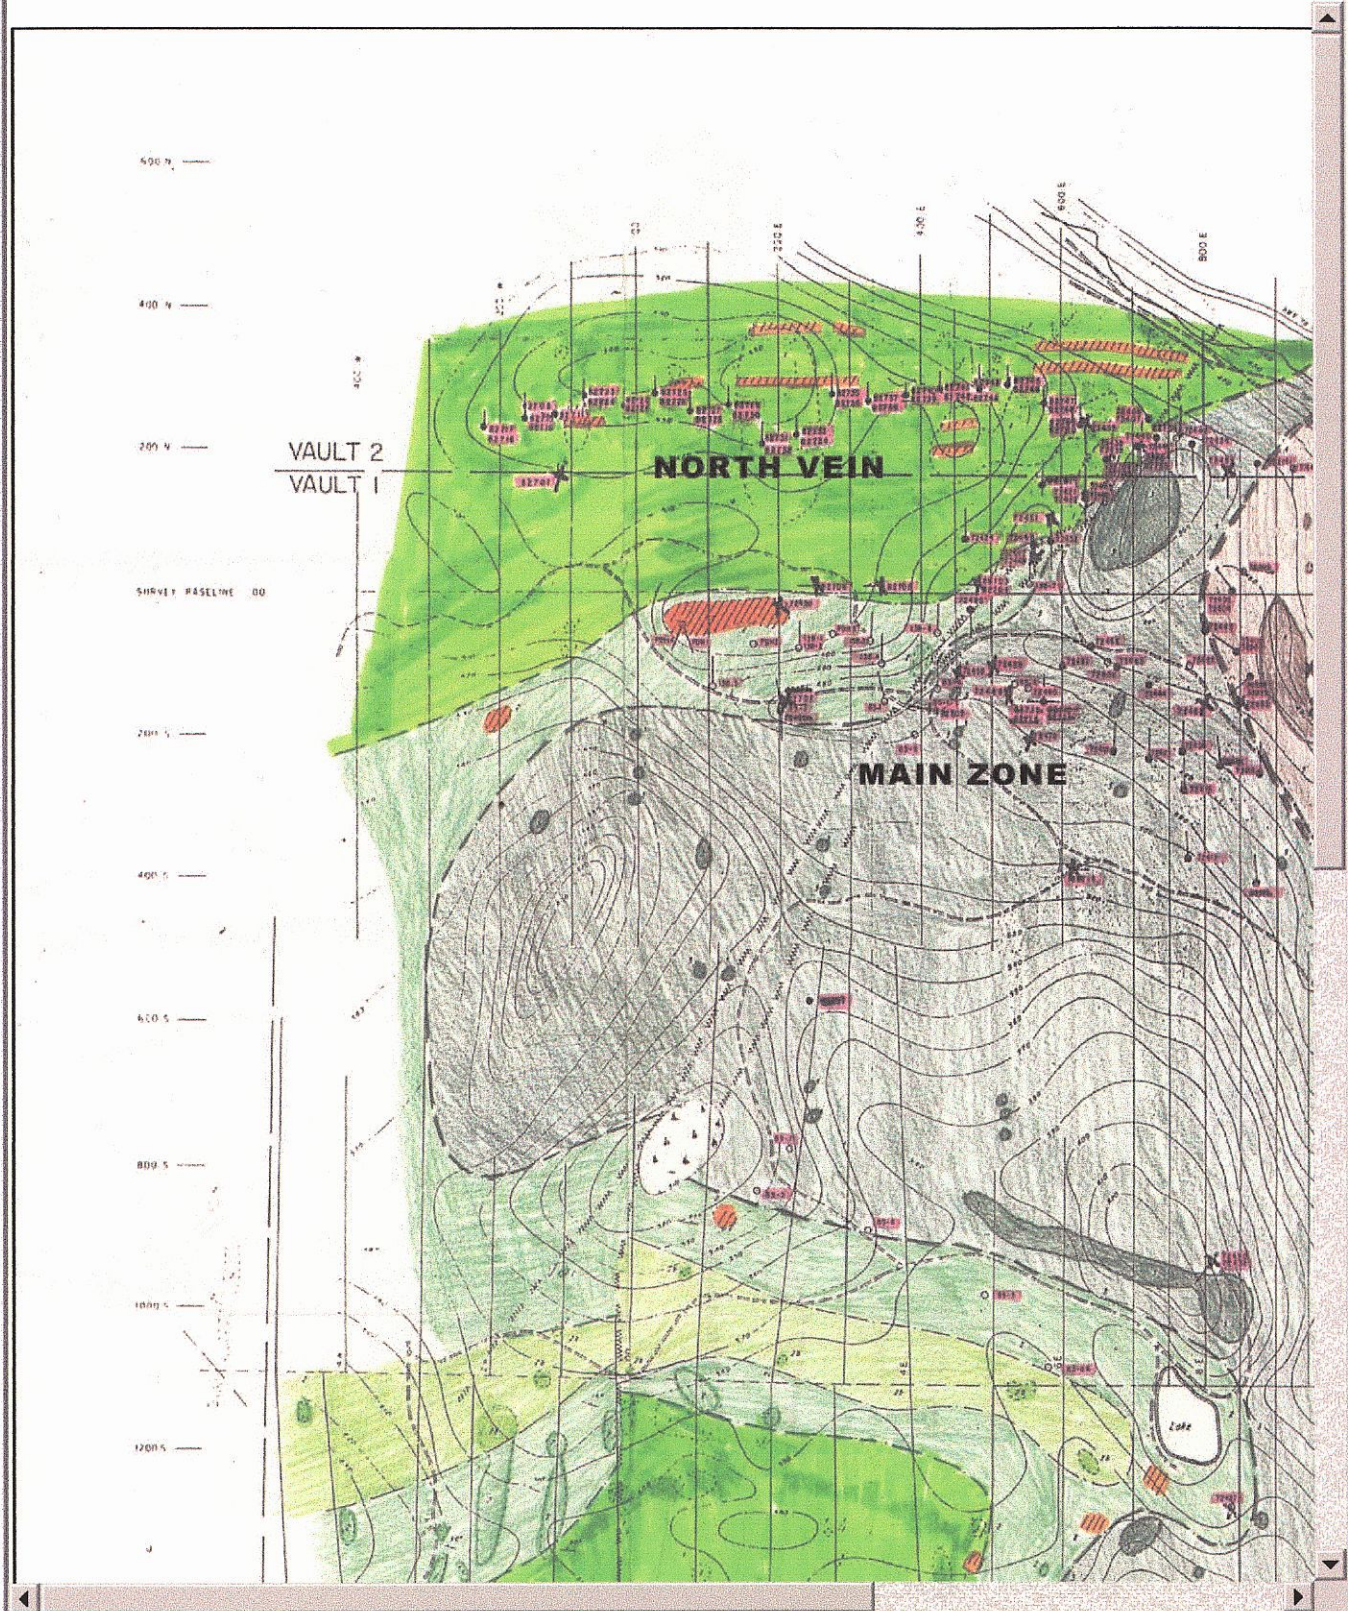

<http://www.ecstall.com/i/maps/vaultpropertymap.jpg>
Image is 1925 dots x 2735 dots and 368 Kilobytes in size.
To enlarge or reduce the picture, click on a percentage below:
[10:](#) [25:](#) [33:](#) [50:](#) [67:](#) [75:](#) [85:](#) [100:](#) [125:](#) [150:](#) [175:](#) [200:](#) [233:](#) [267:](#) [300:](#) [350:](#) [400:](#)

Geol. Map showing Topo 1987-1990 Drill Holes on North and Central Zones