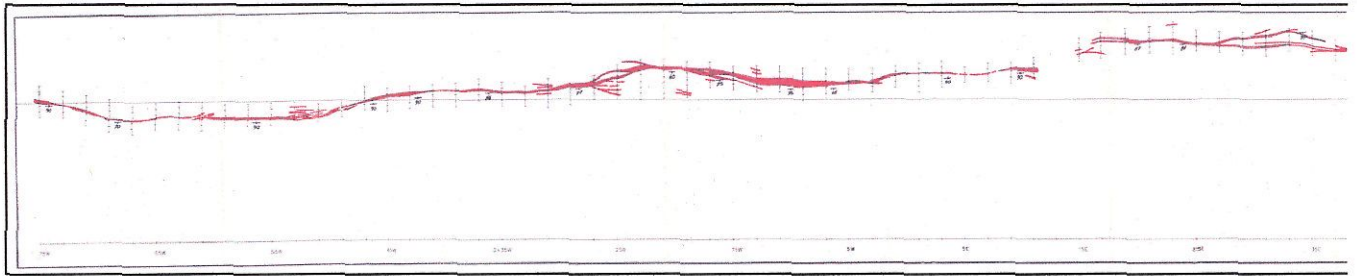

North vein West Trench

Picture is shown one-third of full size, or 990 x 133 dots. You can click on a percentage in the top legend to window when you are finished.