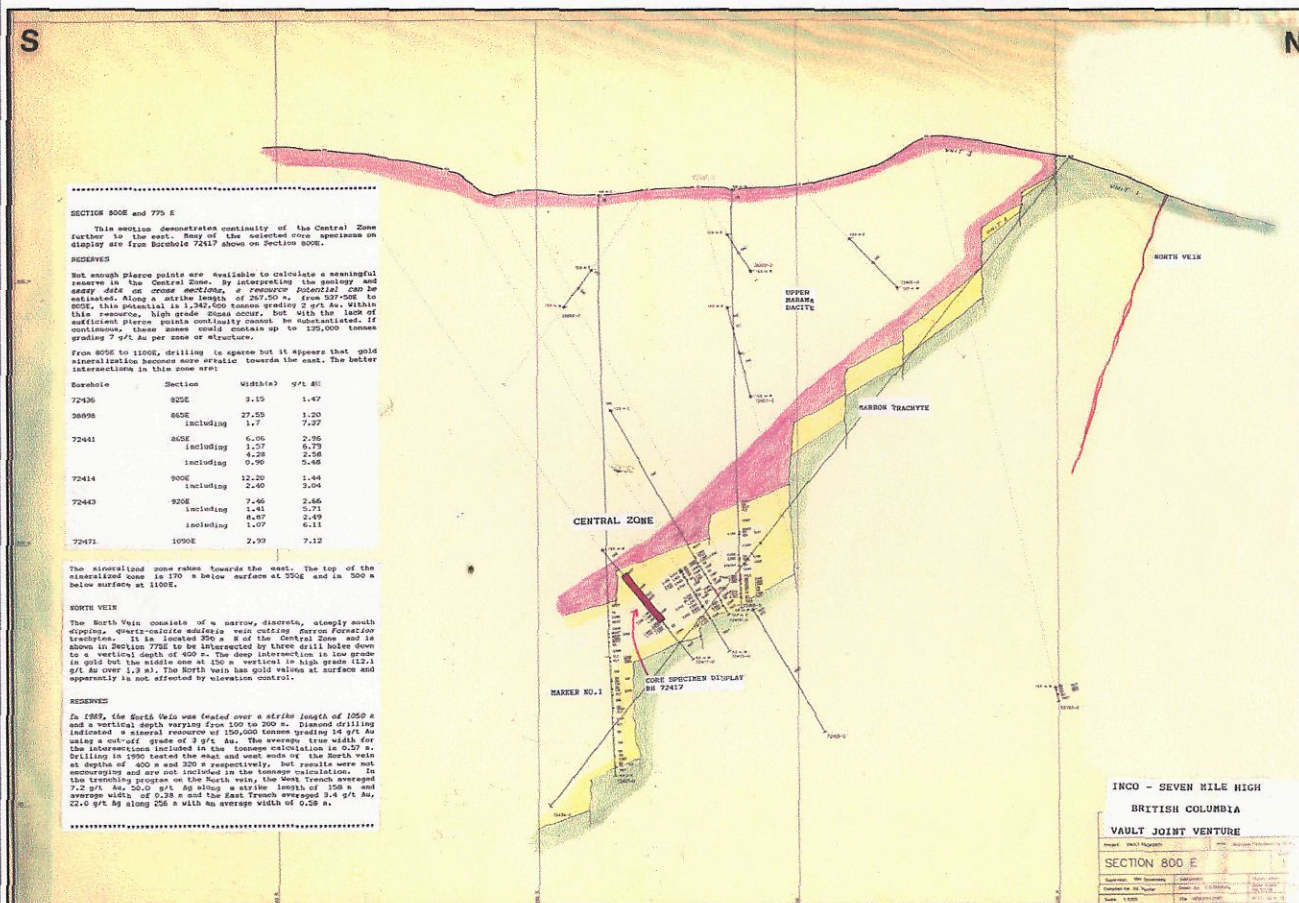

889296

http://www.ecstall.com/i/maps/Vault_section800E.jpg

Image is 2000 dots x 1353 dots and 354 Kilobytes in size.

To enlarge or reduce the picture, click on a percentage below:

10: 25: 33: 50: 67: 75: 85: 100: 125: 150: 175: 200: 233: 267: 300: 350: 400:

Vault

Main Zone Cross Section 800E - looking West

Picture is shown one-third of full size, or 660 x 446 dots. You can click on a percentage in the top legend to enlarge or reduce this picture. Please Close this window when you are finished.