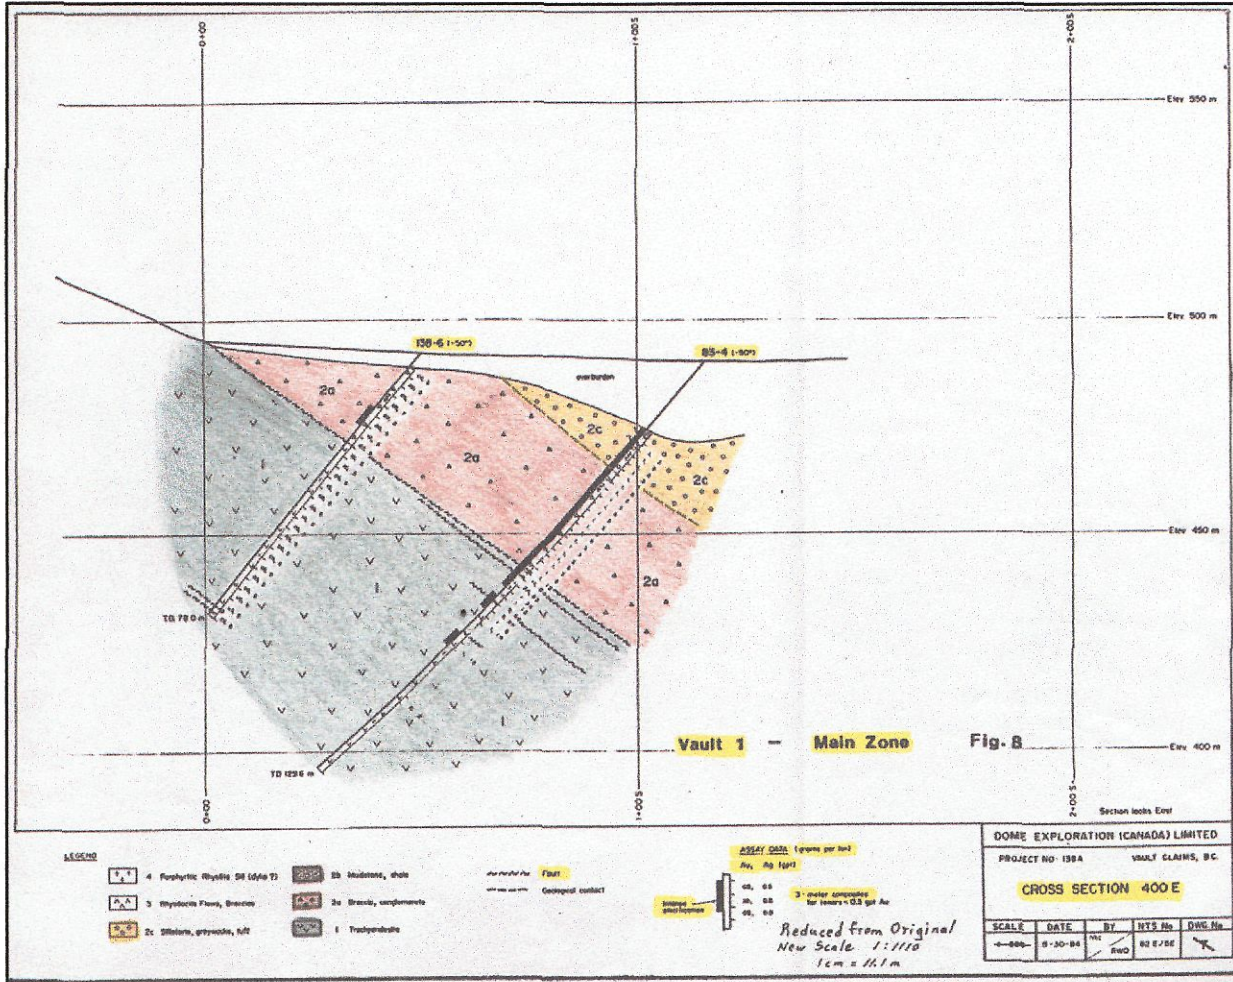

<http://www.ecstall.com/i/maps/Vault-CS400E.gif>
Image is 1229 dots x 980 dots and 387 Kilobytes in size.
To enlarge or reduce the picture, click on a percentage below:
10: 25: 33: 50: 67: 75: 85: 100: 125: 150: 175: 200: 233: 267: 300: 350: 400:

Main Zone Cross Section 400E - looking East

Picture is shown one-half of full size, or 614 x 490 dots. You can click on a percentage in the top legend to enlarge or reduce this picture. **Please Close this window when you are finished.**