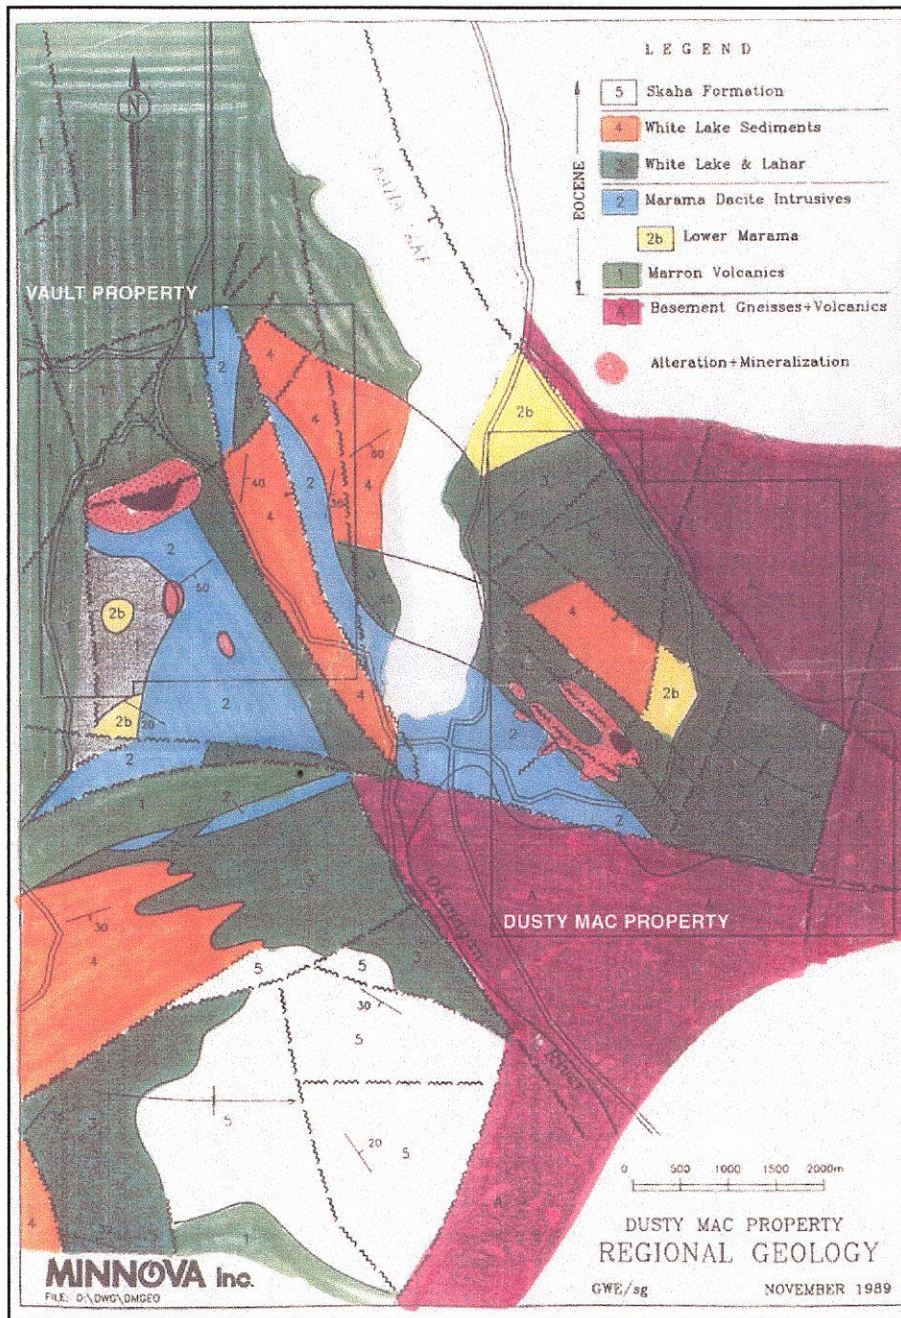

<http://www.ecstall.com/i/maps/DM-regionalgeology.jpg>

Image is 900 dots x 1313 dots and 299 Kilobytes in size.
To enlarge or reduce the picture, click on a percentage below:
10: 25: 33: 50: 67: 75: 85: 100: 125: 150: 175: 200: 233: 267: 300: 350: 400:

Picture is shown one-half of full size, or 450 x 656 dots. You can click on a percentage in the top legend to enlarge or reduce this picture. *Please Close this window when you are finished.*

Geology: Vault + Dusty Mac