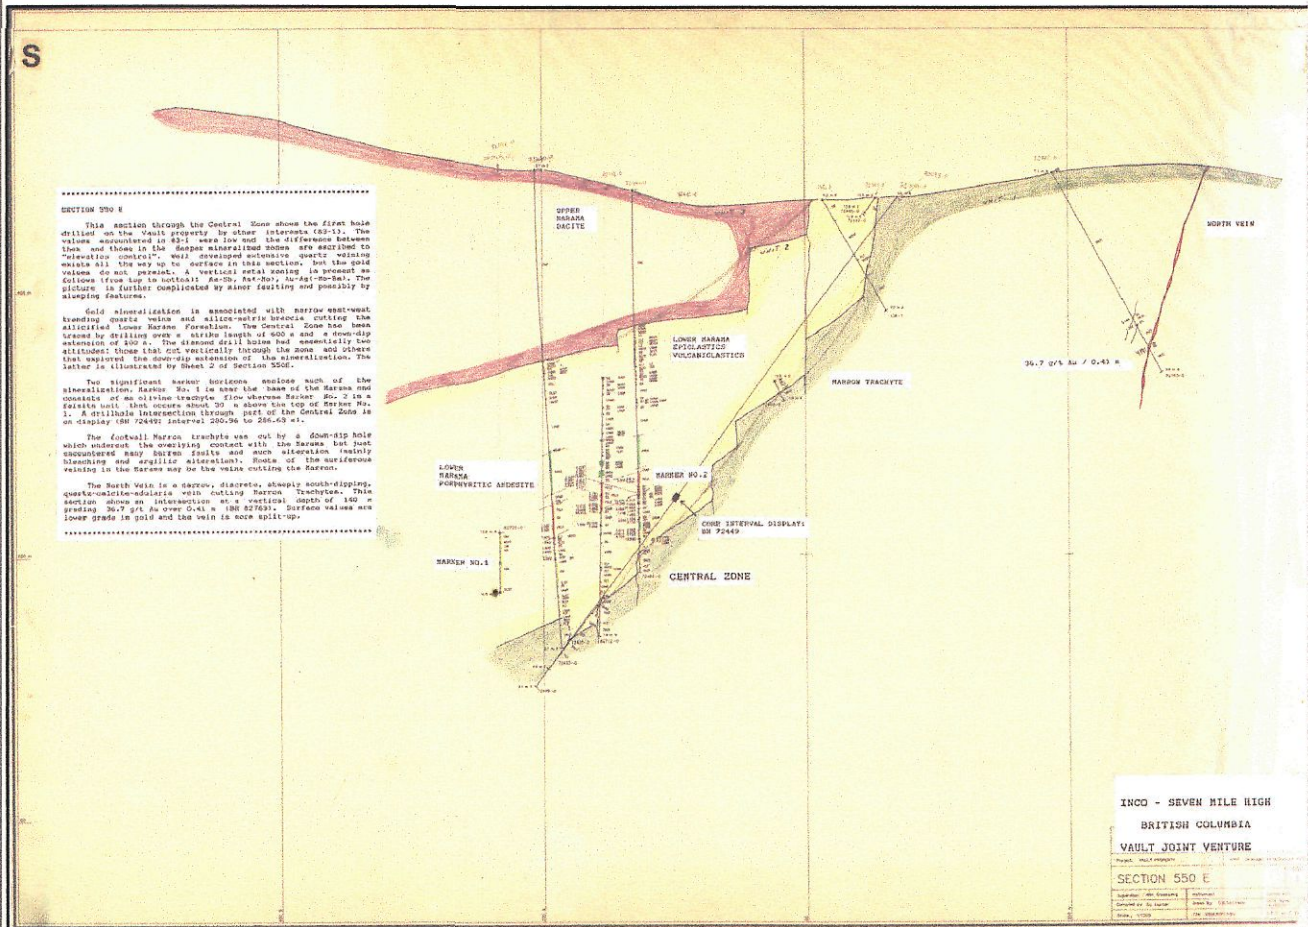

<http://www.ecstall.com/i/maps/Vault_section550E.jpg>

Image is 2000 dots x 1393 dots and 344 Kilobytes in size.
To enlarge or reduce the picture, click on a percentage below:
10: 25: 33: 50: 67: 75: 85: 100: 125: 150: 175: 200: 233: 267: 300: 350: 400:

*Main Zone Cross Section 550E
- looking West*

Picture is shown one-third of full size, or 660 x 460 dots. You can click on a percentage in the top legend to enlarge or reduce this picture. **Please Close this window when you are finished.**