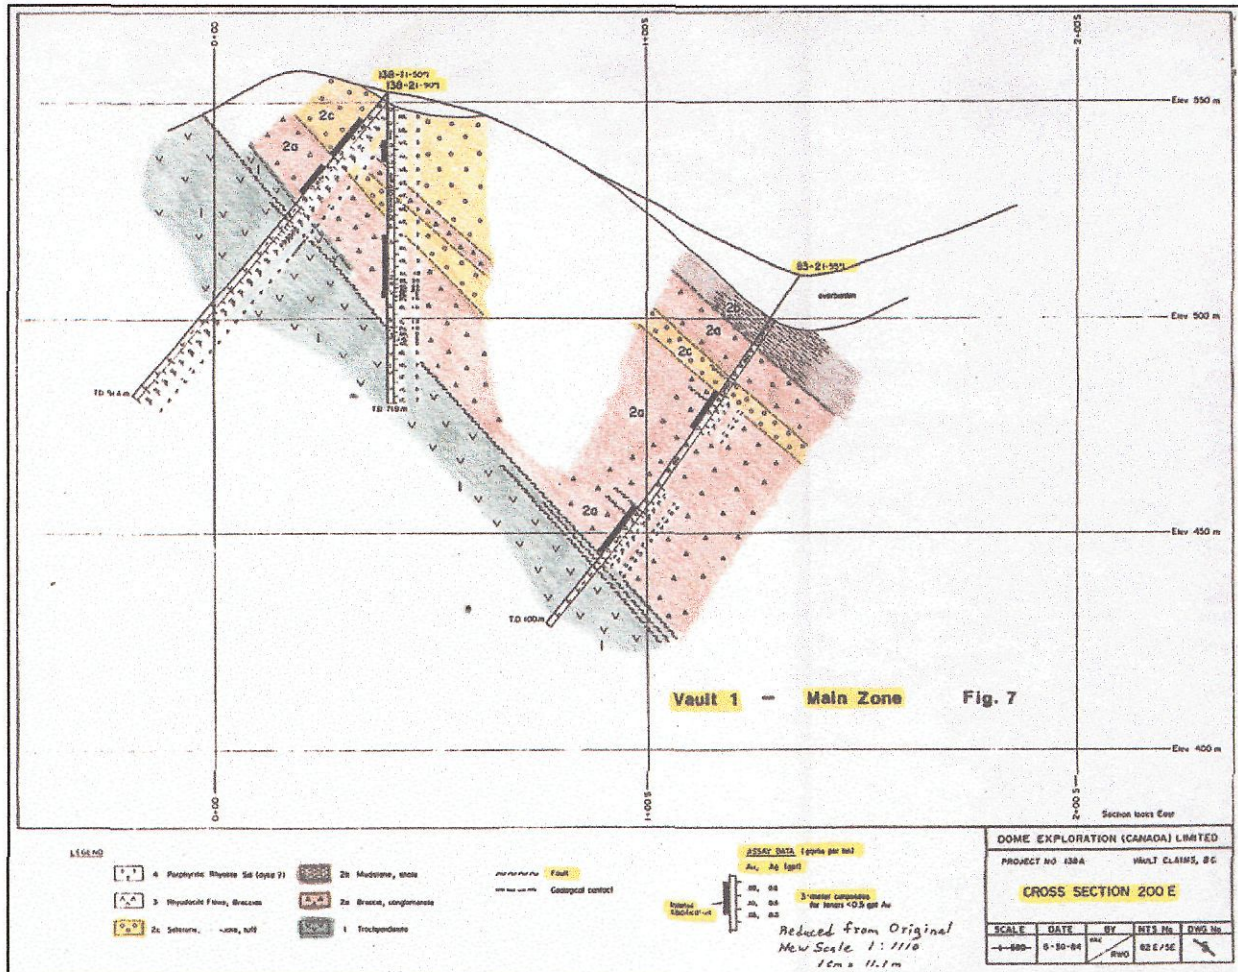

<http://www.ecstall.com/i/maps/Vault-CS200E.gif>
Image is 1233 dots x 968 dots and 245 Kilobytes in size.
To enlarge or reduce the picture, click on a percentage below:
10: 25: 33: 50: 67: 75: 85: 100: 125: 150: 175: 200: 233: 267: 300: 350: 400:

*Main Zone Cross Section 200E
- looking East*

Picture is shown one-half of full size, or 616 x 484 dots. You can click on a percentage in the top legend to enlarge or reduce this picture. **Please Close this window when you are finished.**