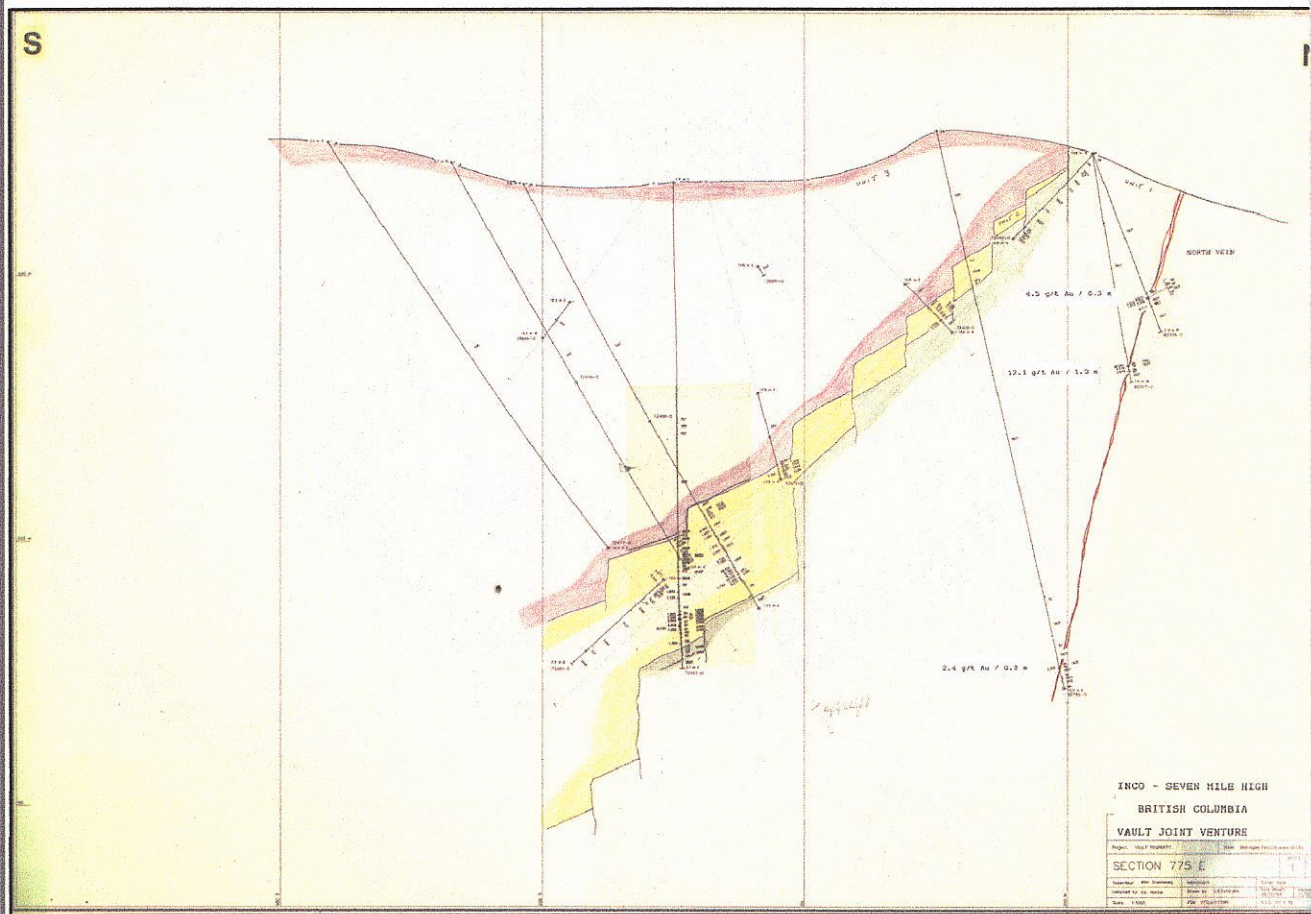

<http://www.ecstall.com/i/maps/Vault_section775E.jpg>

Image is 2000 dots x 1370 dots and 218 Kilobytes in size.

To enlarge or reduce the picture, click on a percentage below:

10: 25: 33: 50: 67: 75: 85: 100: 125: 150: 175: 200: 233: 267: 300: 350: 400:

*Main Zone Cross Section
- looking West T75E*

Picture is shown one-third of full size, or 660 x 452 dots. You can click on a percentage in the top legend to enlarge or reduce this picture. **Please Close this window when you are finished.**