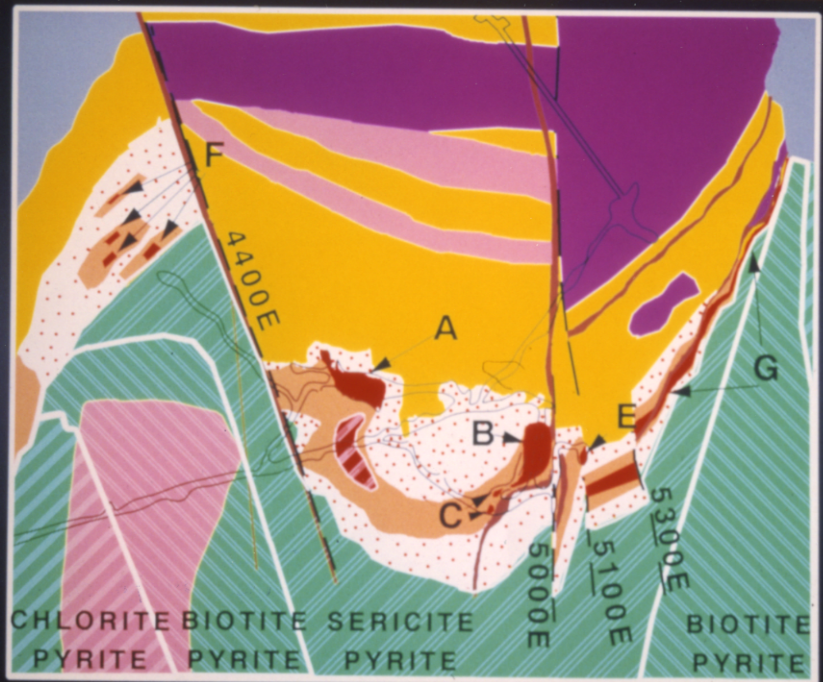

TULSEQUAH CHIEF 5400 LEVEL PLAN

100 m

889085