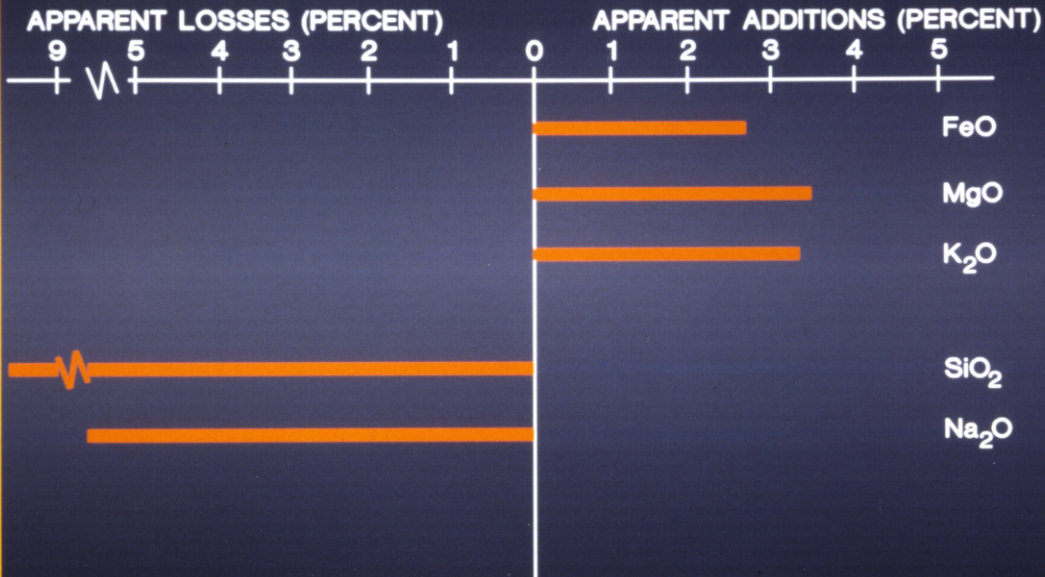

SERICITIZED-BIOTITIZED DACITE PLUG

Tulsequah

889076