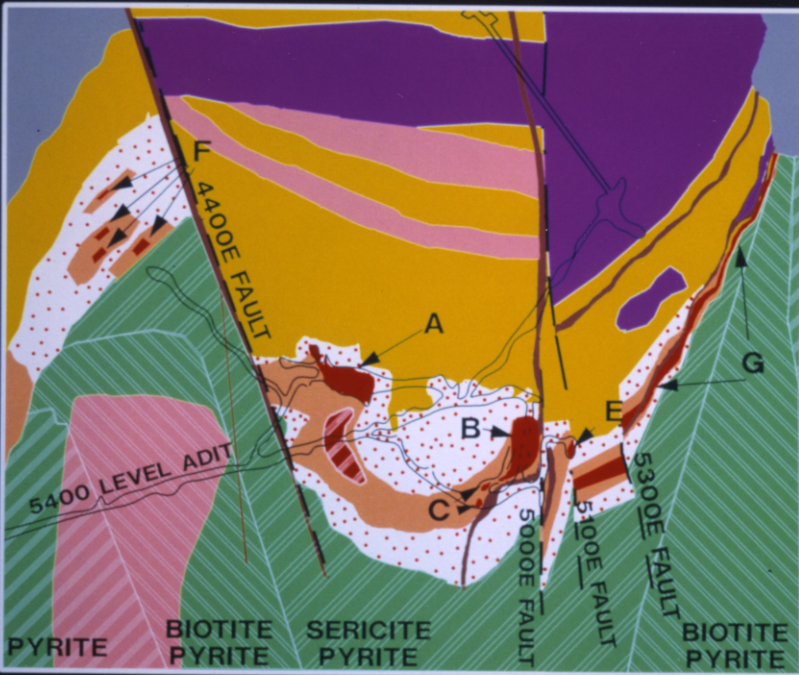

TULSEQUAH CHIEF

5400 LEVEL PLAN

100 m

889073