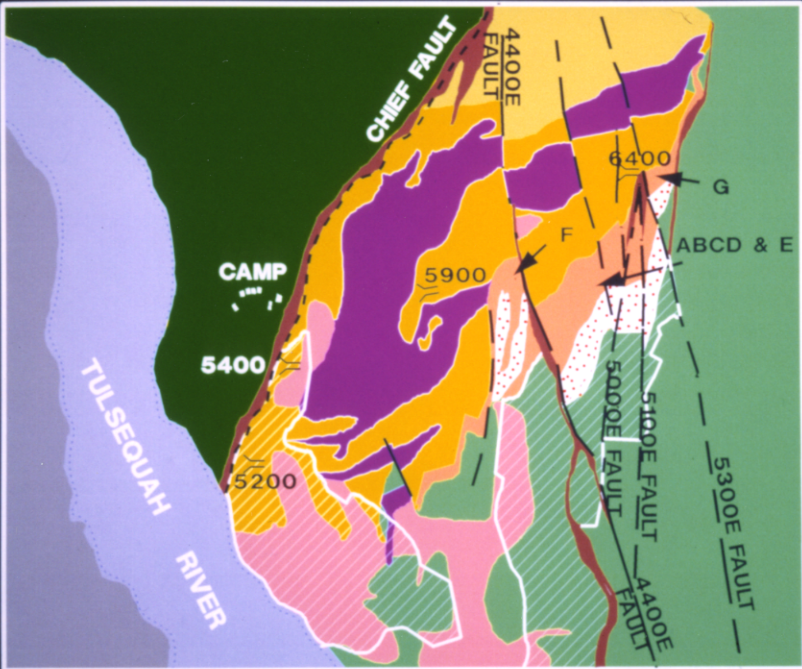

TULSEQUAH CHIEF SURFACE GEOLOGY

300 m

889070