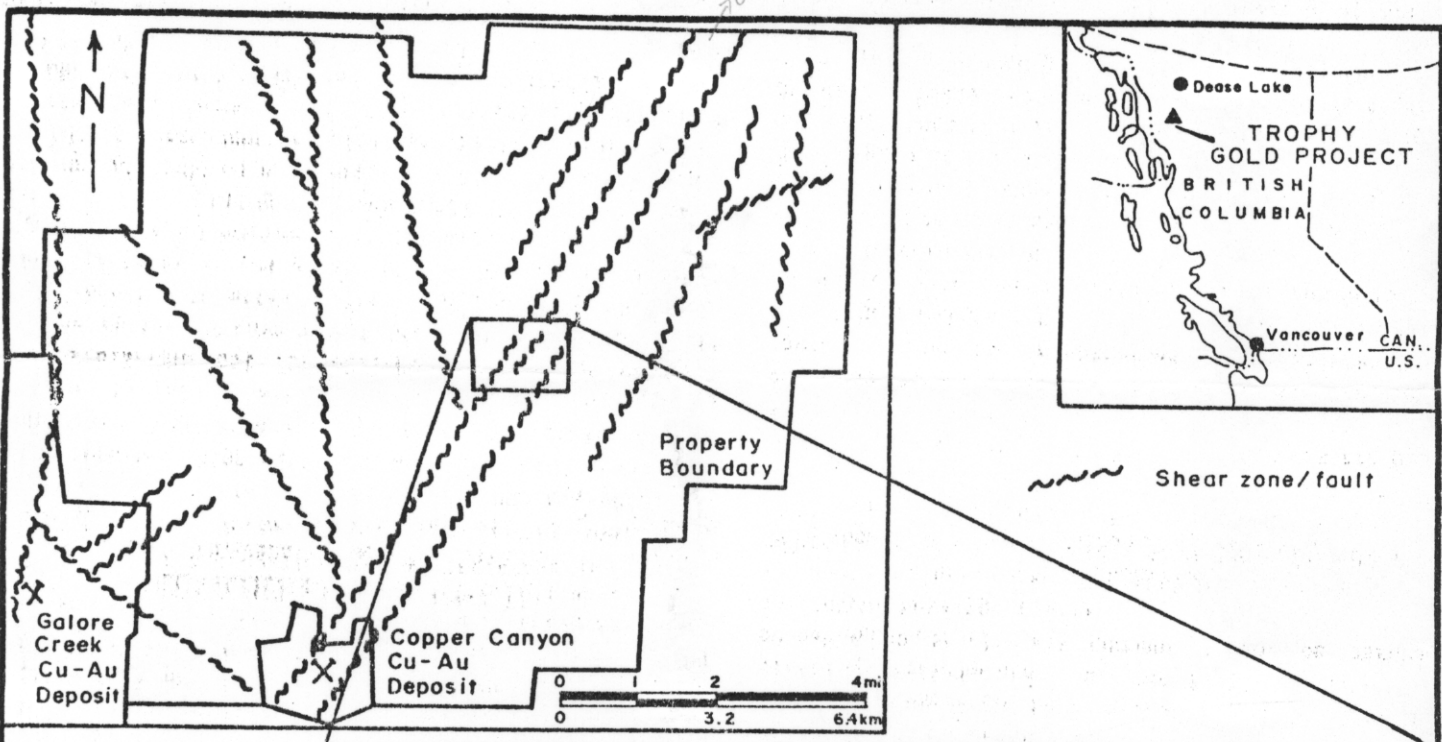

# TROPHY

833930

Visited July 18/88  
 Hydro. Normal  
 Host rx. = ~~concentrated~~  
 - good permeability

## GOLD-SILVER MINERALIZATION

## Gold-Silver Mineralization

Date: March/88	NTS: 104 G/3	Figure: 1
-------------------	-----------------	--------------