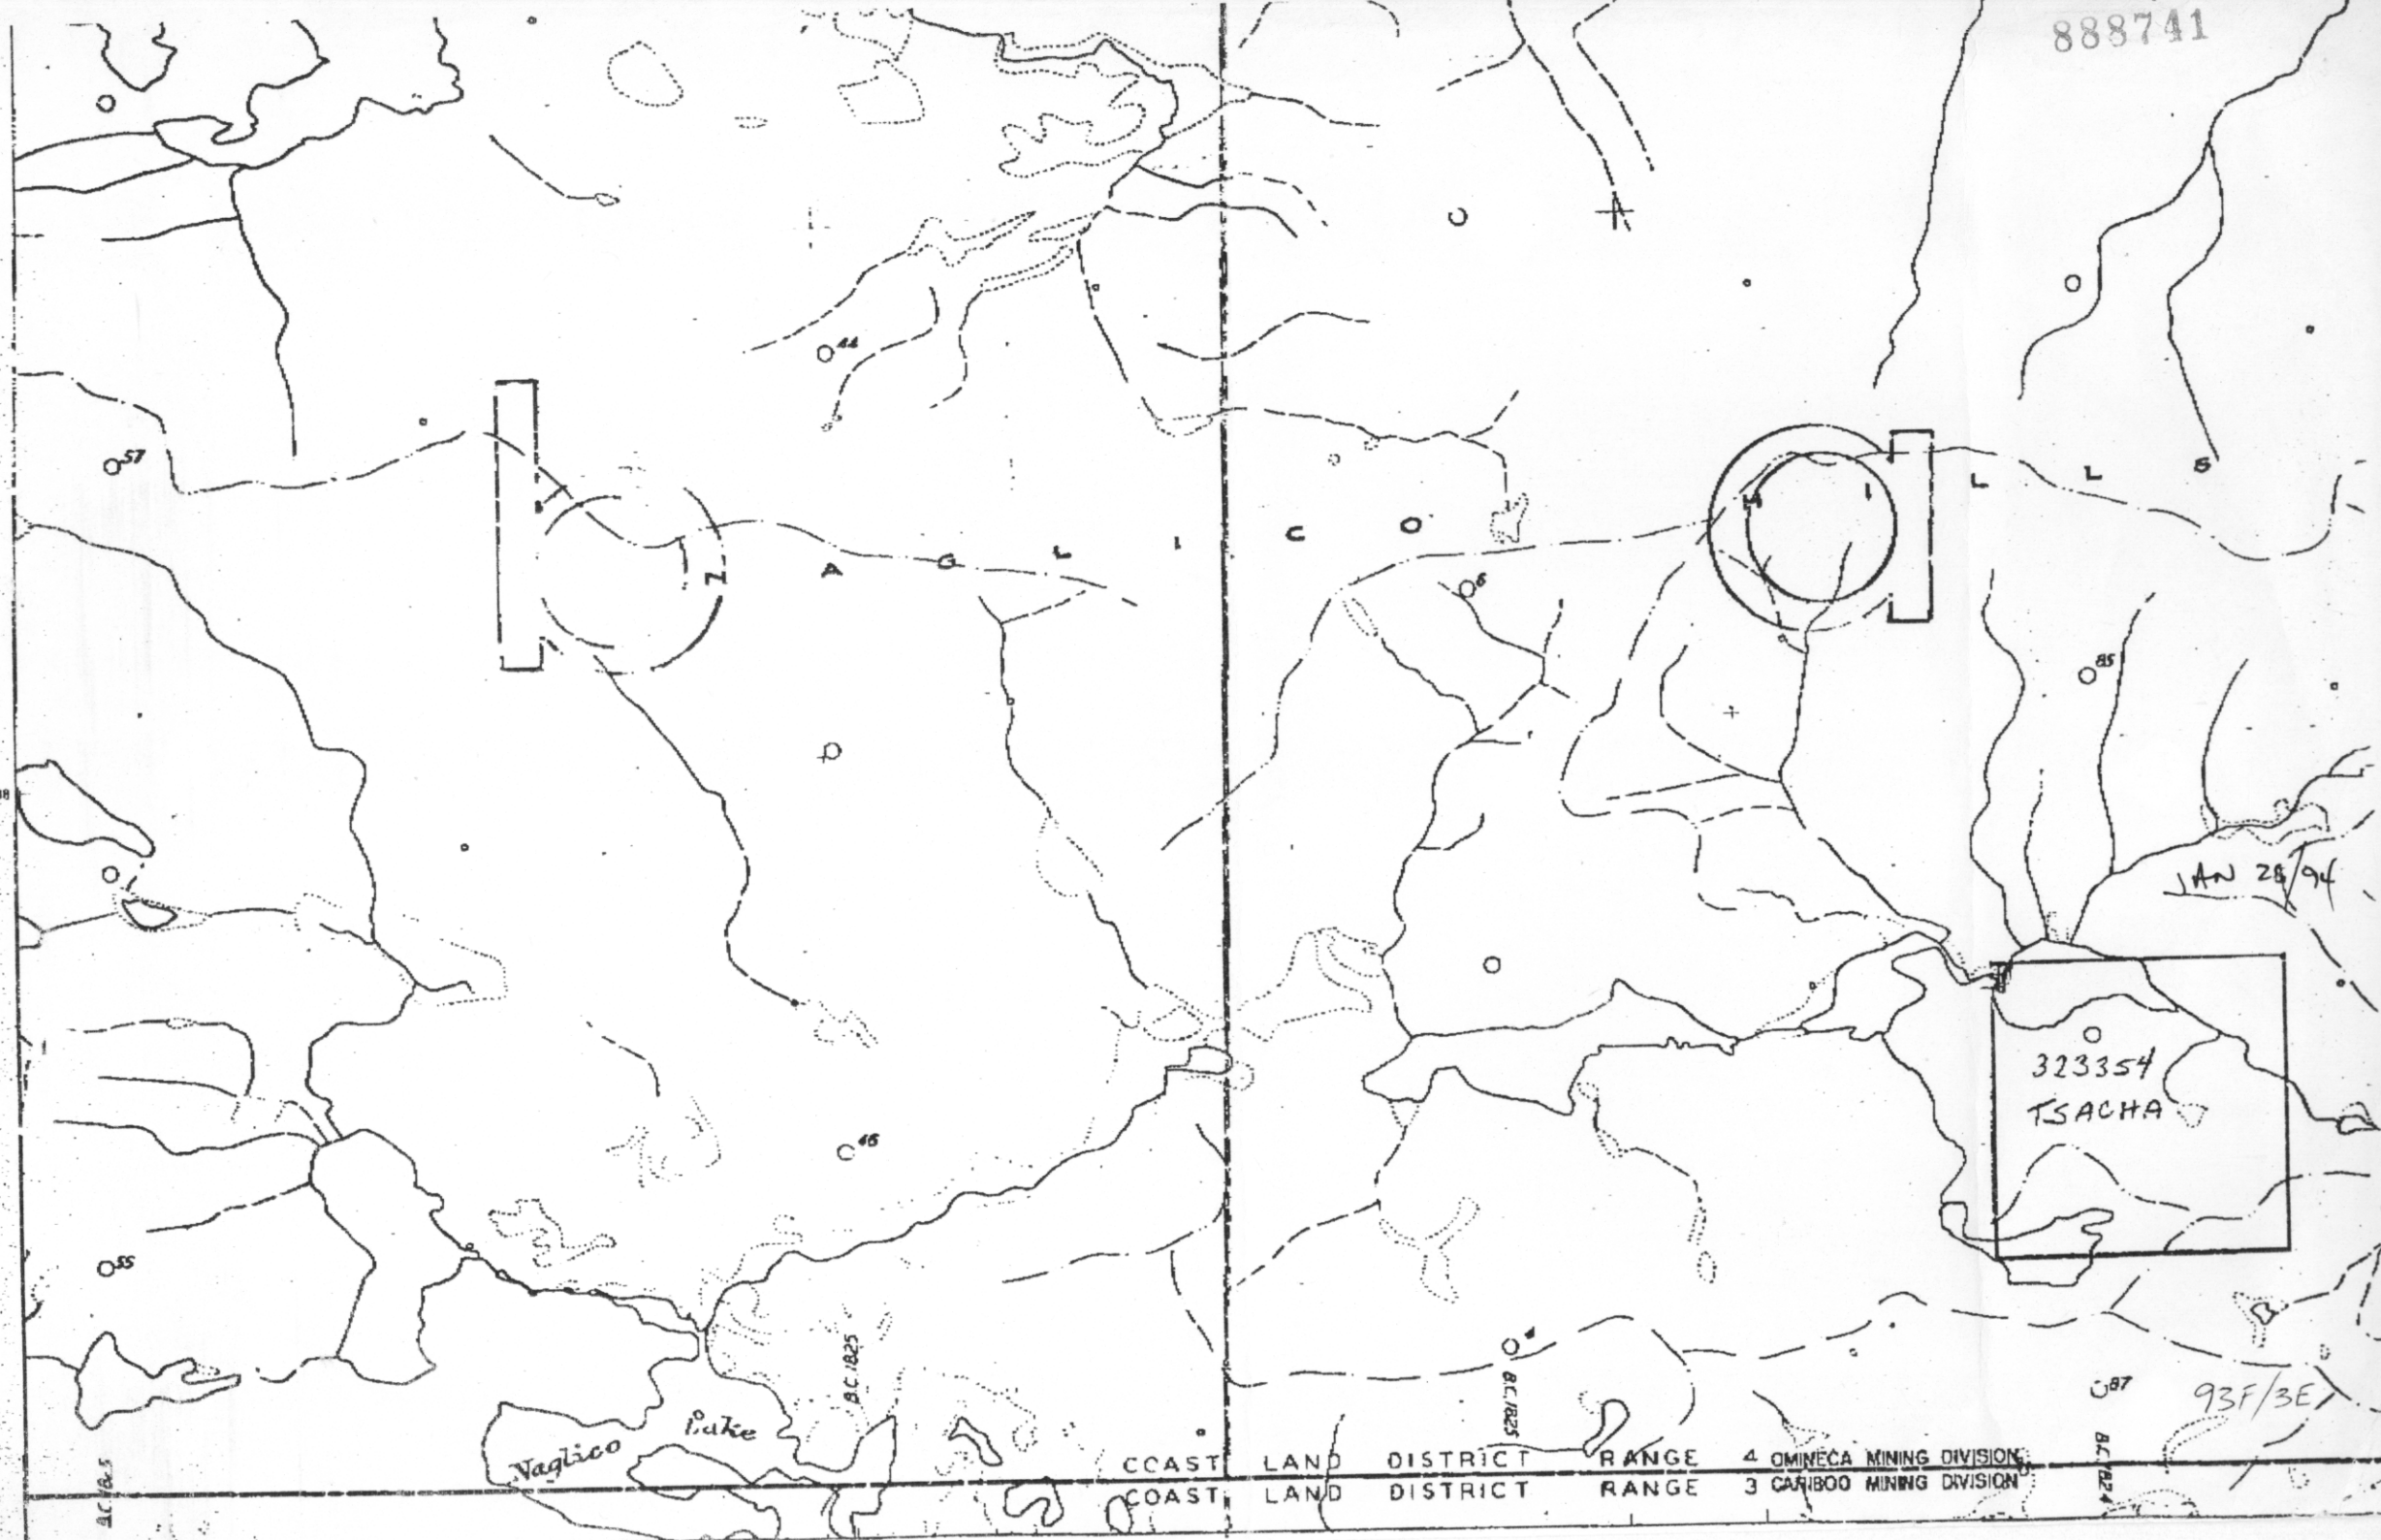

888741

5679808

JAN 28/94

323354
TSACHA

93F/BE

Naglico Lake

COAST	LAND	DISTRICT	RANGE	4	OMINECA MINING DIVISION
COAST	LAND	DISTRICT	RANGE	3	CARIBOO MINING DIVISION

53°00'00"