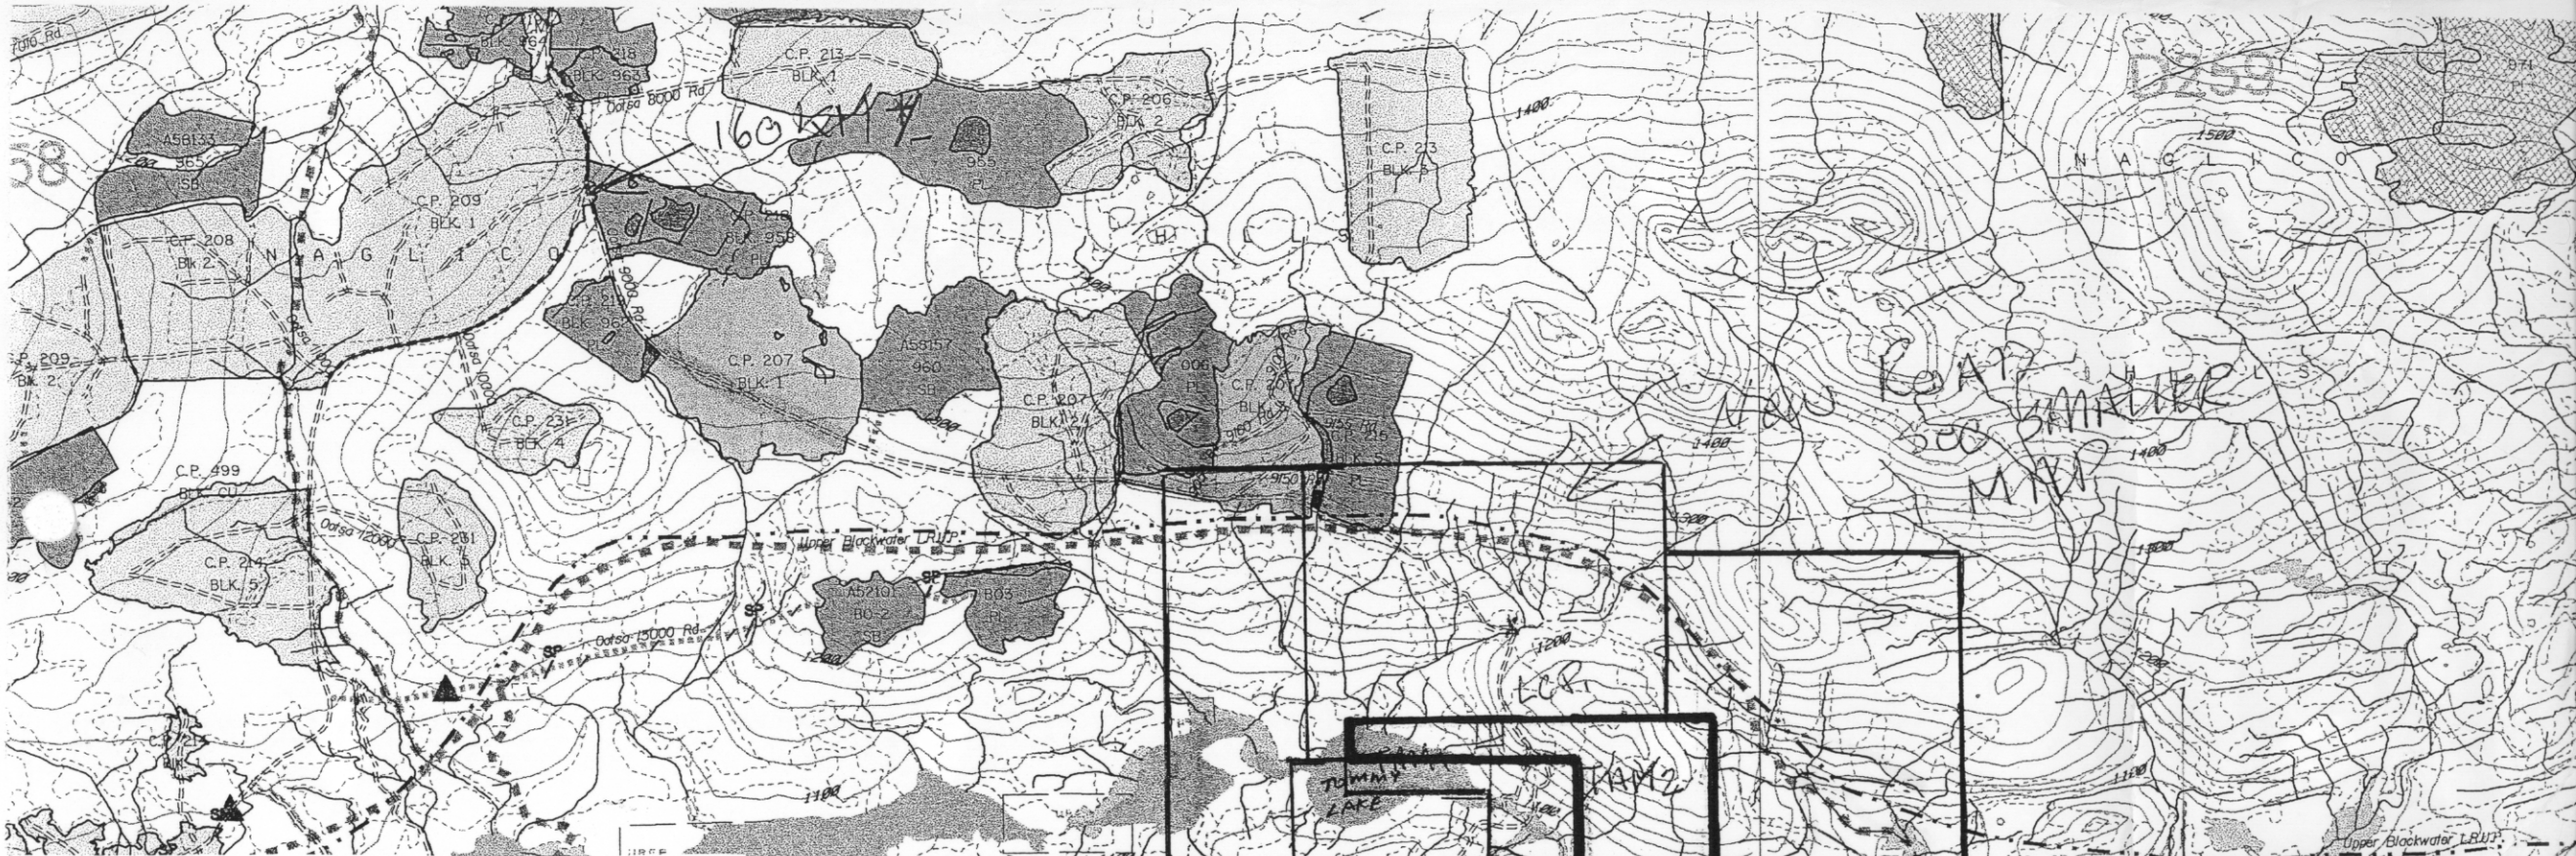

Plateau Forest Products Ltd.

F.L. A18157

RR#2, Vanderhoof, B.C. V0J 3A0

(250) 567-4725

SLOCAN GROUP

2000 FOREST DEVELOPMENT PLAN 2000-2005

AS PRINTED JUNE 9, 2000
AS SUBMITTED JUNE 9, 2000
SCALE 1:50,000

Sept. 17/02

— New roads
— proposed roads