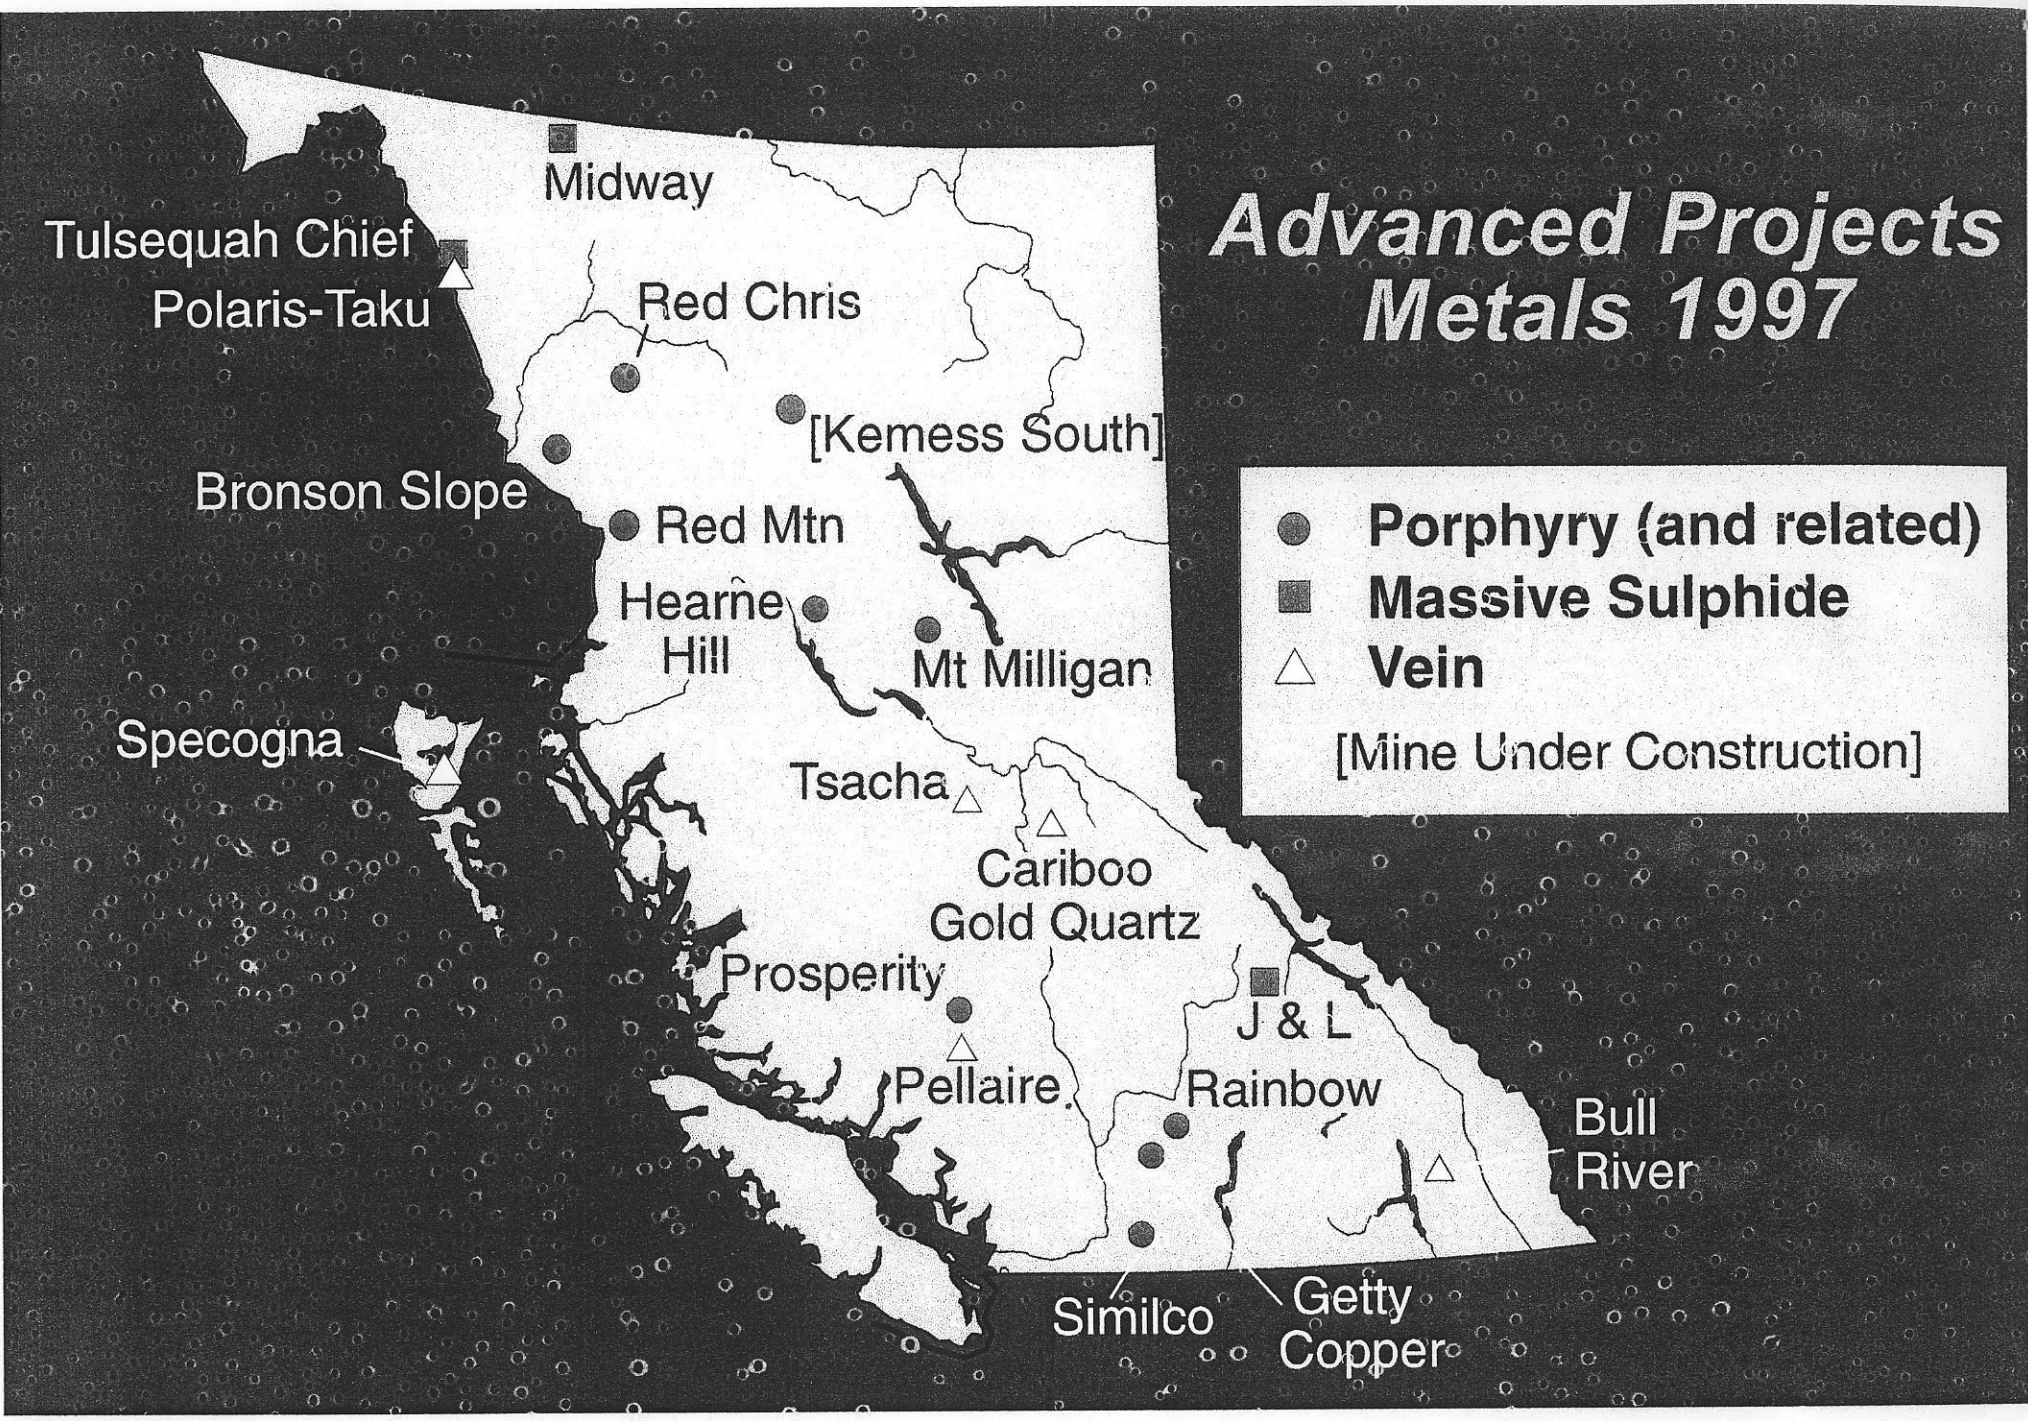

Operating Mines in British Columbia 1997

- 13 ● Metal (Closed =1)
- 8 ■ Coal
- 10 △ Industrial Minerals
- 1 * Tailings

Advanced Projects Metals 1997

Tulsequah Chief
Polaris-Taku

Midway

Red Chris

[Kemess South]

Red Mtn

Hearne
Hill

Mt Milligan

Bronson Slope

Specogna

Tsacha

Cariboo
Gold Quartz

Prosperity

Pellaire

J & L

Rainbow

Bull
River

Similco

Getty
Copper

- **Porphyry (and related)**
- **Massive Sulphide**
- △ **Vein**
[Mine Under Construction]

Advanced Projects Coal and Industrial Minerals 1997