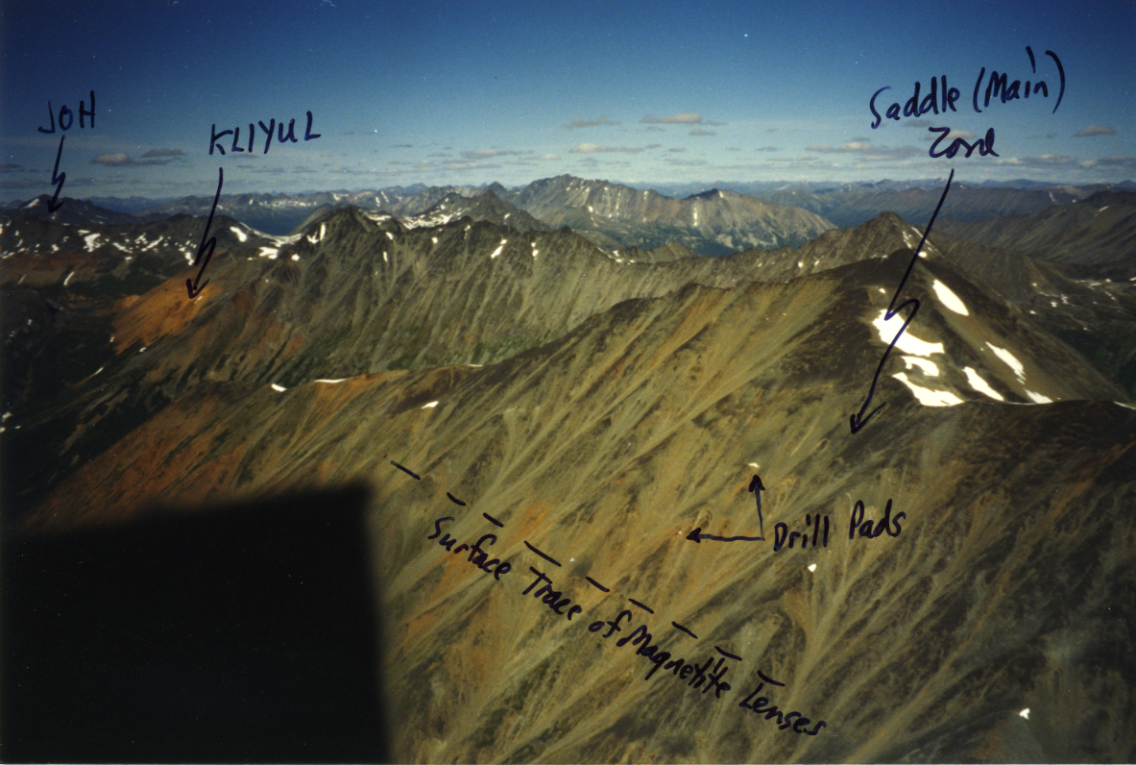

JOH

KLIYUL

Saddle (Main)
Zone

Drill Pads

Surface Trace of Magnetite Lenses

183. Looking NINE over soup

<No. 18R>034 23+04 NRRNN-13RU 110

887815