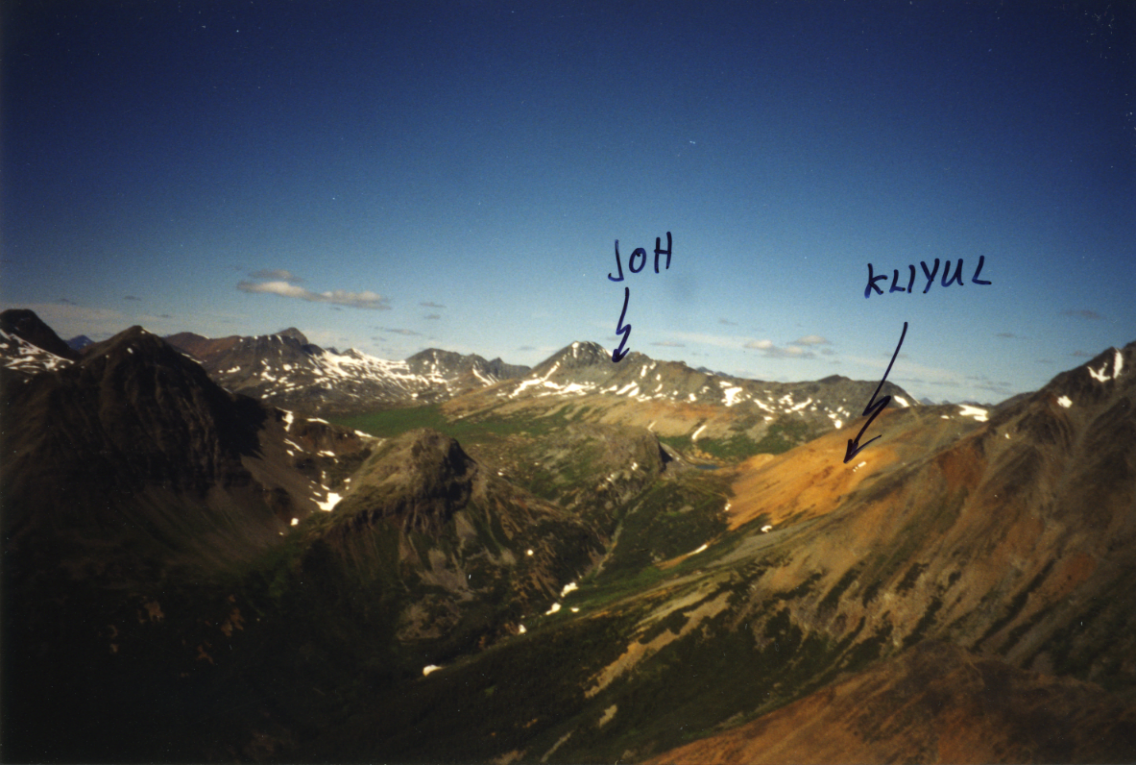

JOH

KLIYUL

184.

Looking WNW from SOUP.

<NO. 17R>031 23+04 RRNN-11R 110

887810