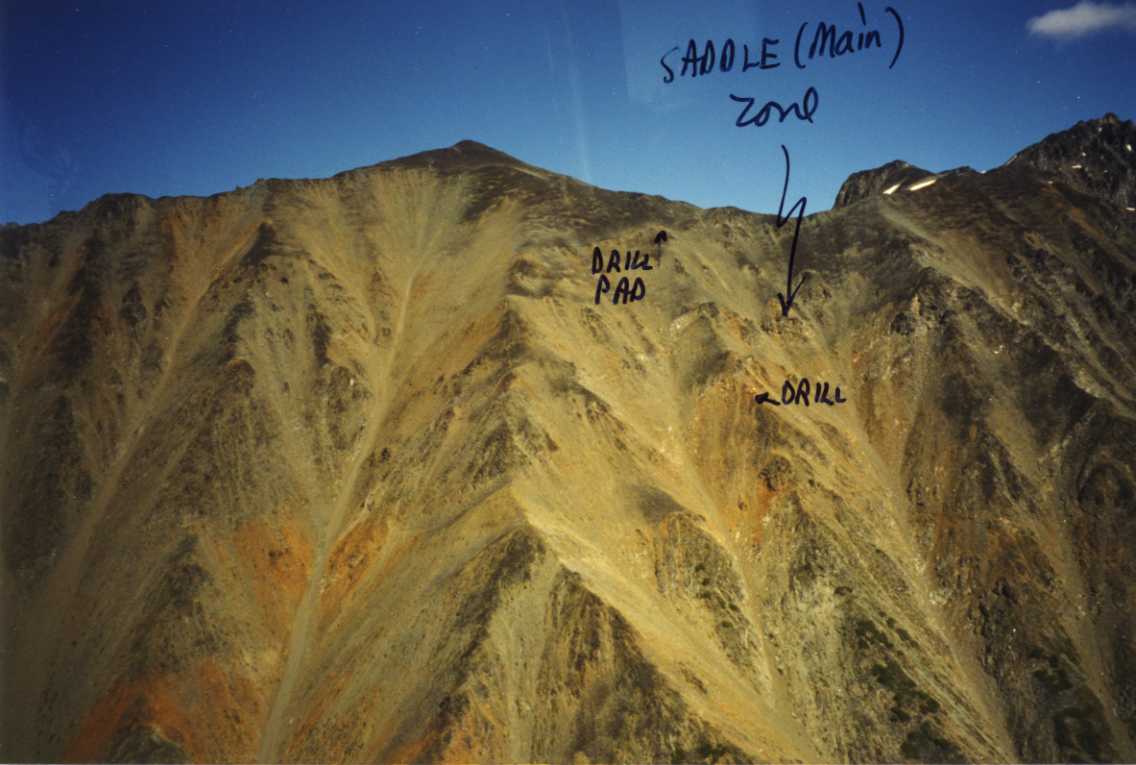

SADDLE (Main)
zone

DRILL
PAD

DRILL

185.

Looking
SOUP.

E Towards

<
> 029 23+02 RRRNN-09RU 110

Soup

94D020,025,015

887309