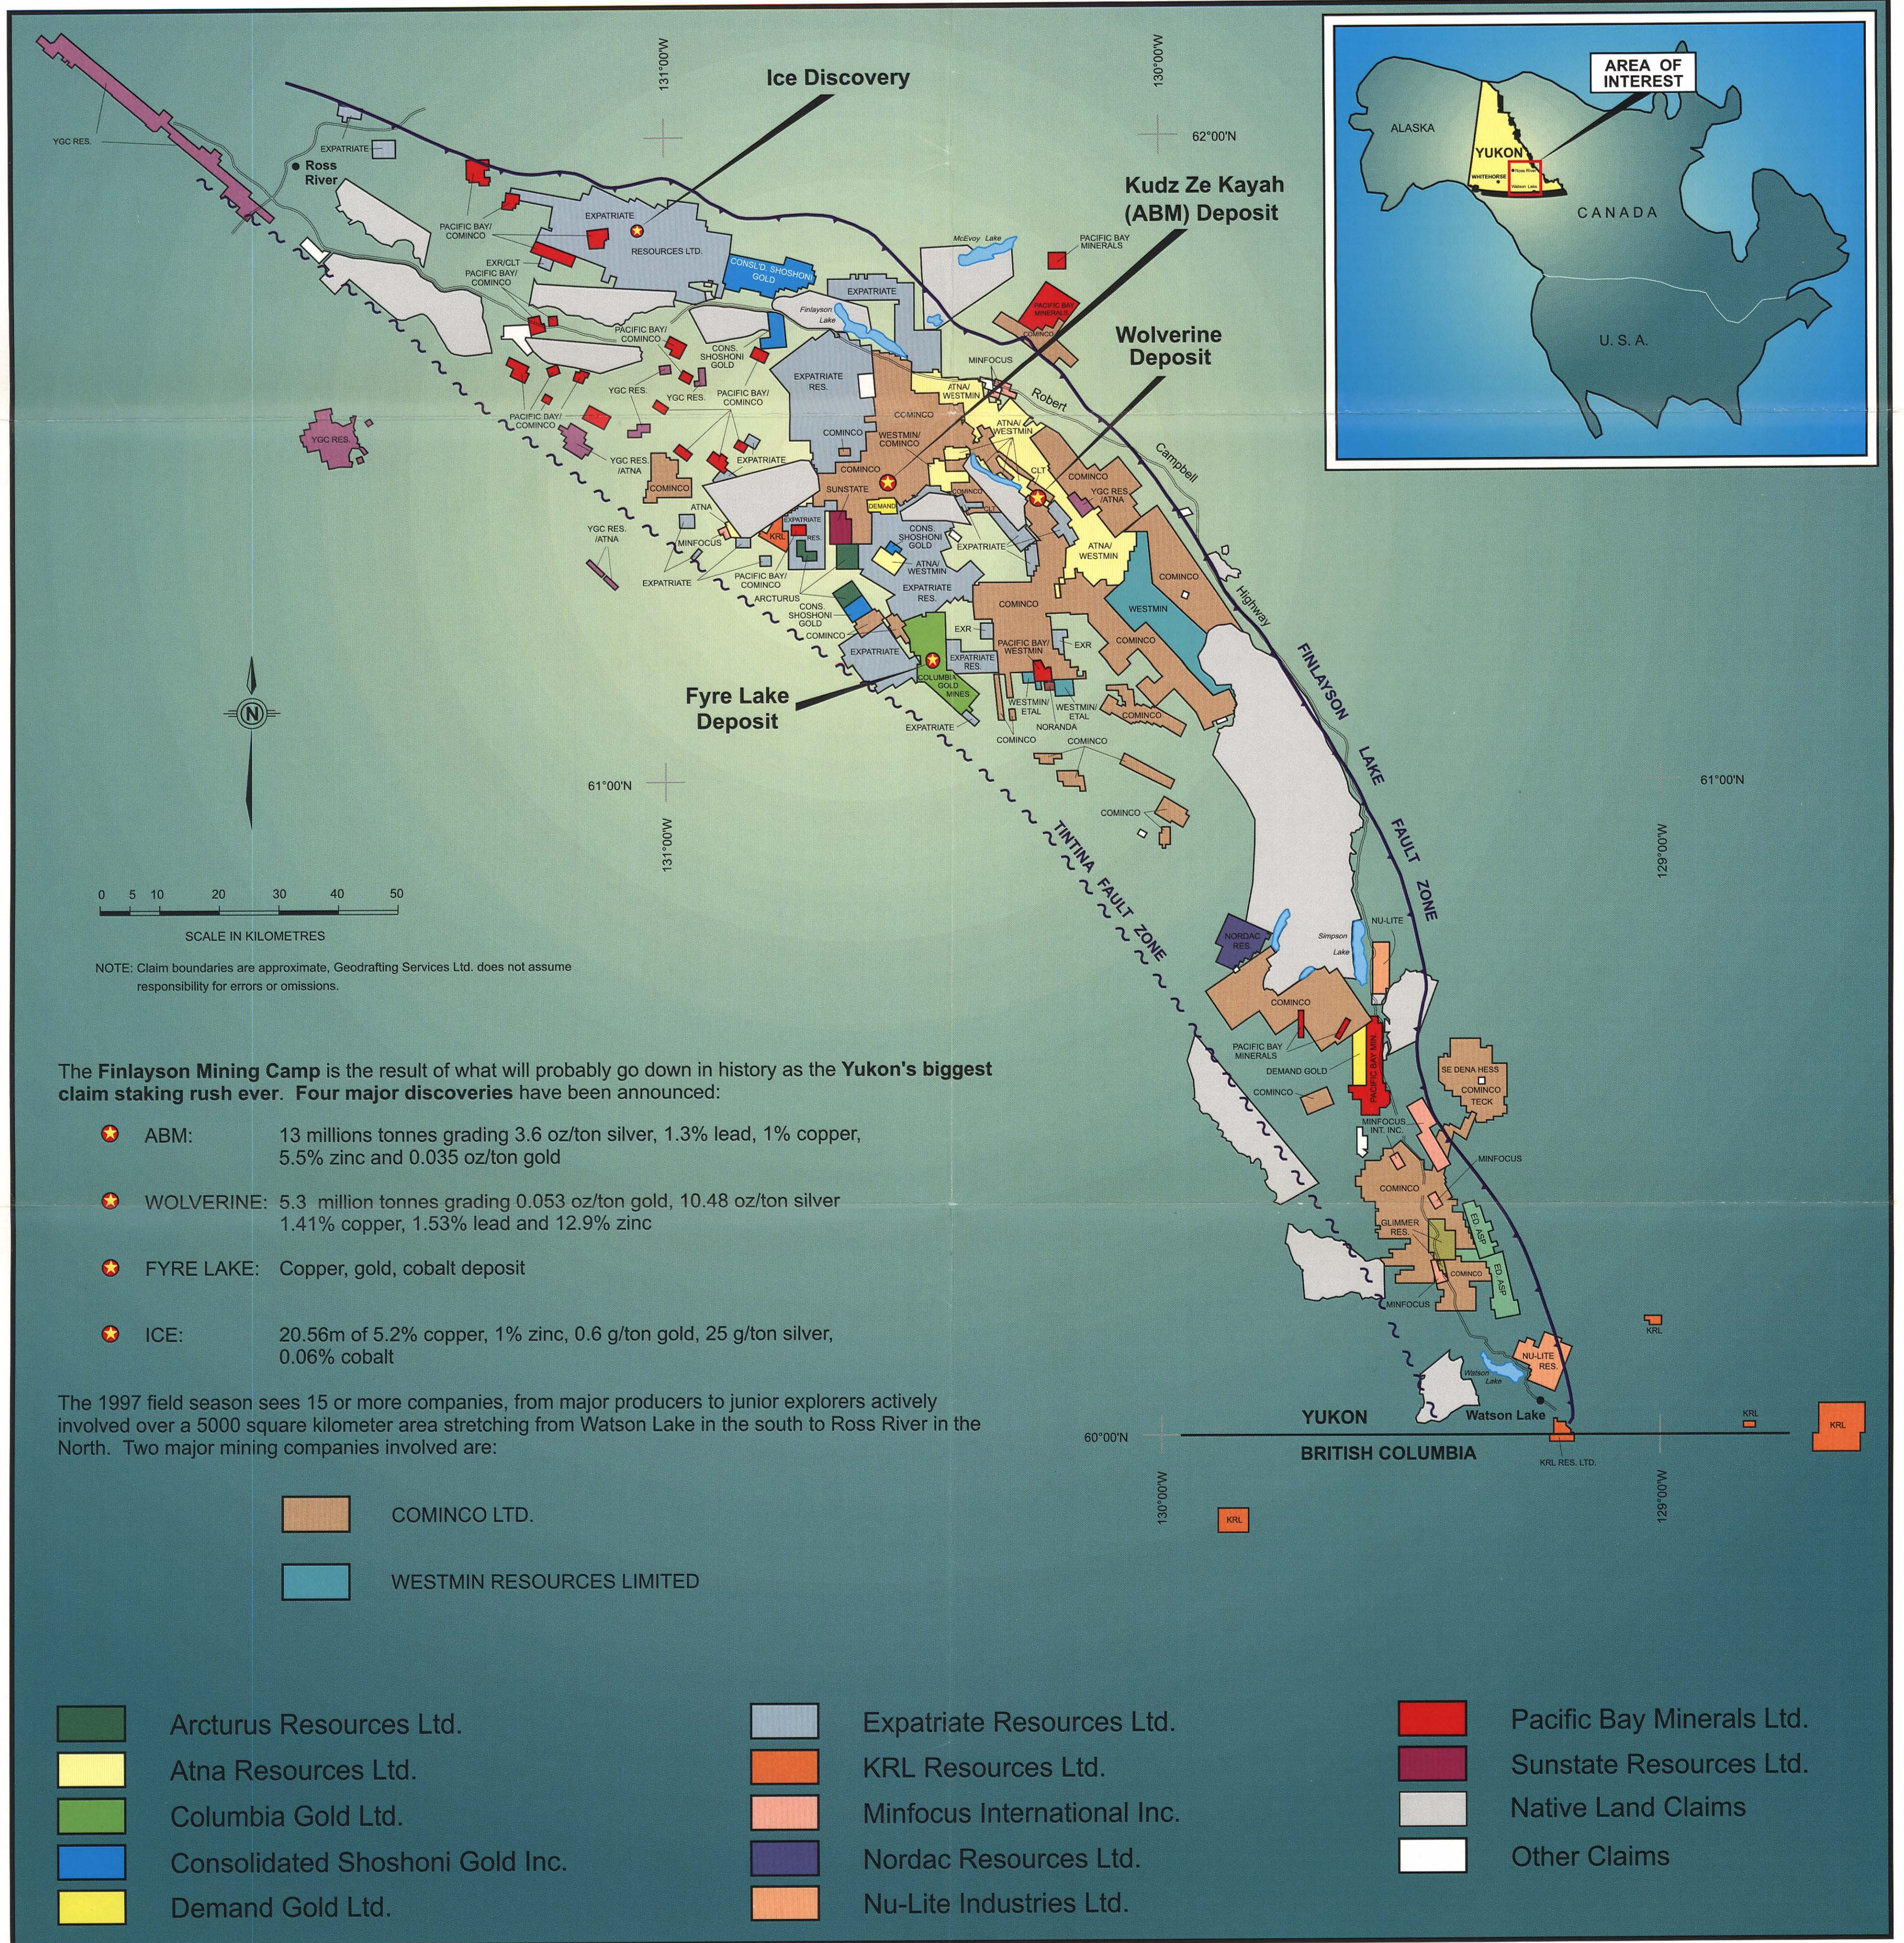

FINLAYSON LAKE MINING CAMP

CLAIM HOLDINGS

YUKON

Arcturus Resources Ltd.
ATQ-VSE

Suite 320 - 475 Howe Street
Vancouver, B. C. V6C 2B3

CONTACT: Blake MacDonald

Tel: (604) 688-2000

Fax: (604) 688-2021

Demand Gold Ltd.
DOT-VSE

Suite 908 700 West Pender Street
Vancouver, B. C. V6C 1G8

CONTACT: Lance Abbott

Tel: (604) 682-8485
(800) 670-6570

Fax: (604) 682-7576

www: bcmr.com/reports/vdot/index.html **email:** labbott@uniserve.com