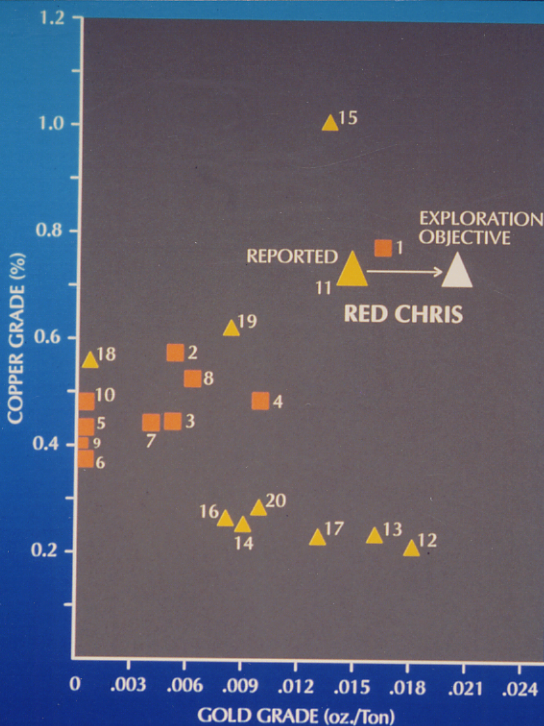

From Wayne Roberts; Nov, '94

RED CHRIS

886966

■ PRODUCING MINE

- 1 - AFTON
- 2 - COPPER MTN.
- 3 - INGERBELLE
- 4 - BELL
- 5 - BETHLEHEM
- 6 - GIBRALTAR
- 7 - GRAN ISLE
- 8 - ISLAND
- 9 - LORNEX
- 10 - VALLEY

▲ POTENTIAL PRODUCERS

- 11 - RED CHRIS
- 12 - KEMESS SOUTH
- 13 - MT. MILLIGAN
- 14 - MT. POLLEY
- 15 - GALORE CREEK
- 16 - CASINO
- 17 - FISH LAKE
- 18 - HUCKLEBERRY
- 19 - KERR
- 20 - EXPO

**COMPARISON OF COPPER-GOLD GRADES
OF SEVERAL WESTERN CANADIAN PORPHYRY DEPOSITS
AMERICAN BULLION MINERALS LTD.**