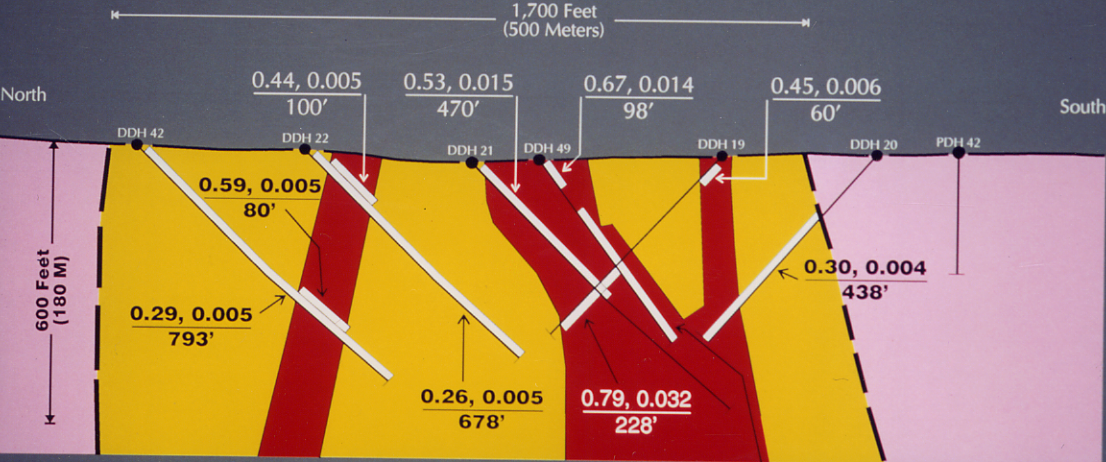

From Wayne Roberts; Nov. '94
RED CHRIS

886958

RED-CHRIS DEPOSIT

SECTION 386

LEGEND

% Copper, oz./ton Gold
FEET