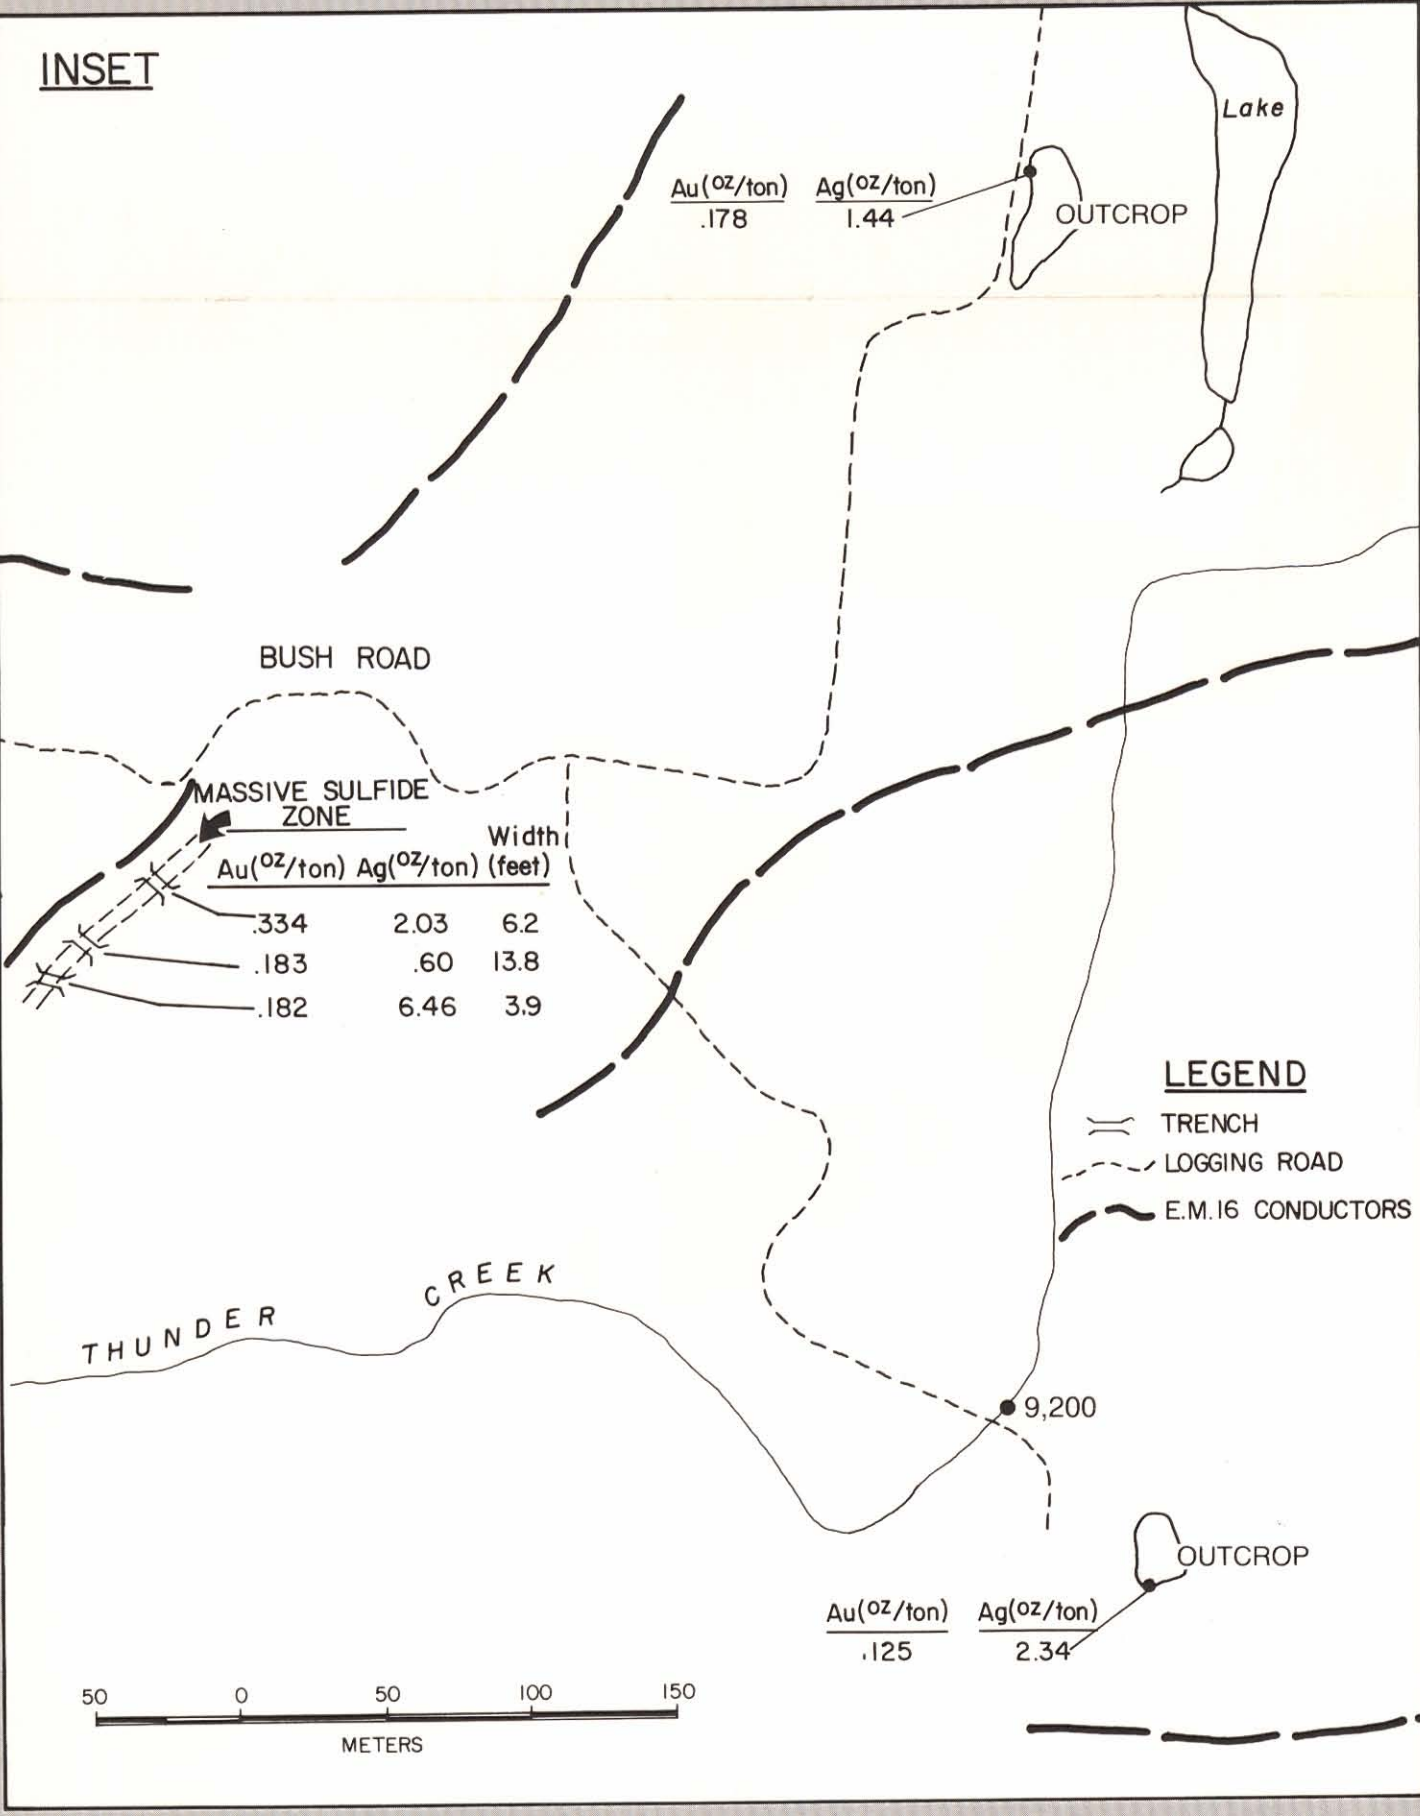

THE HUGHES-LANG GROUP
1500 - 675 West Hastings Street
Vancouver, B.C. V6B 1N2
CANADA Telephone: (604) 687-6600

QUESNEL GOLD CAMP
GABRIEL RESOURCES
QUESNEL, BRITISH COLUMBIA

LEGEND

- 8500 GEOCHEM GOLD VALUES ppb (HEAVY MINERAL CONCENTRATES)
- PLACER WORKINGS
- ANOMALOUS ZONES (E.M. and MAGNETIC)
- E.M. 16 CONDUCTORS
- GABRIEL RESOURCES
- GABRIEL / NORANDA (50/50 J.V.)
- Staked

DC/rad NTS-93G