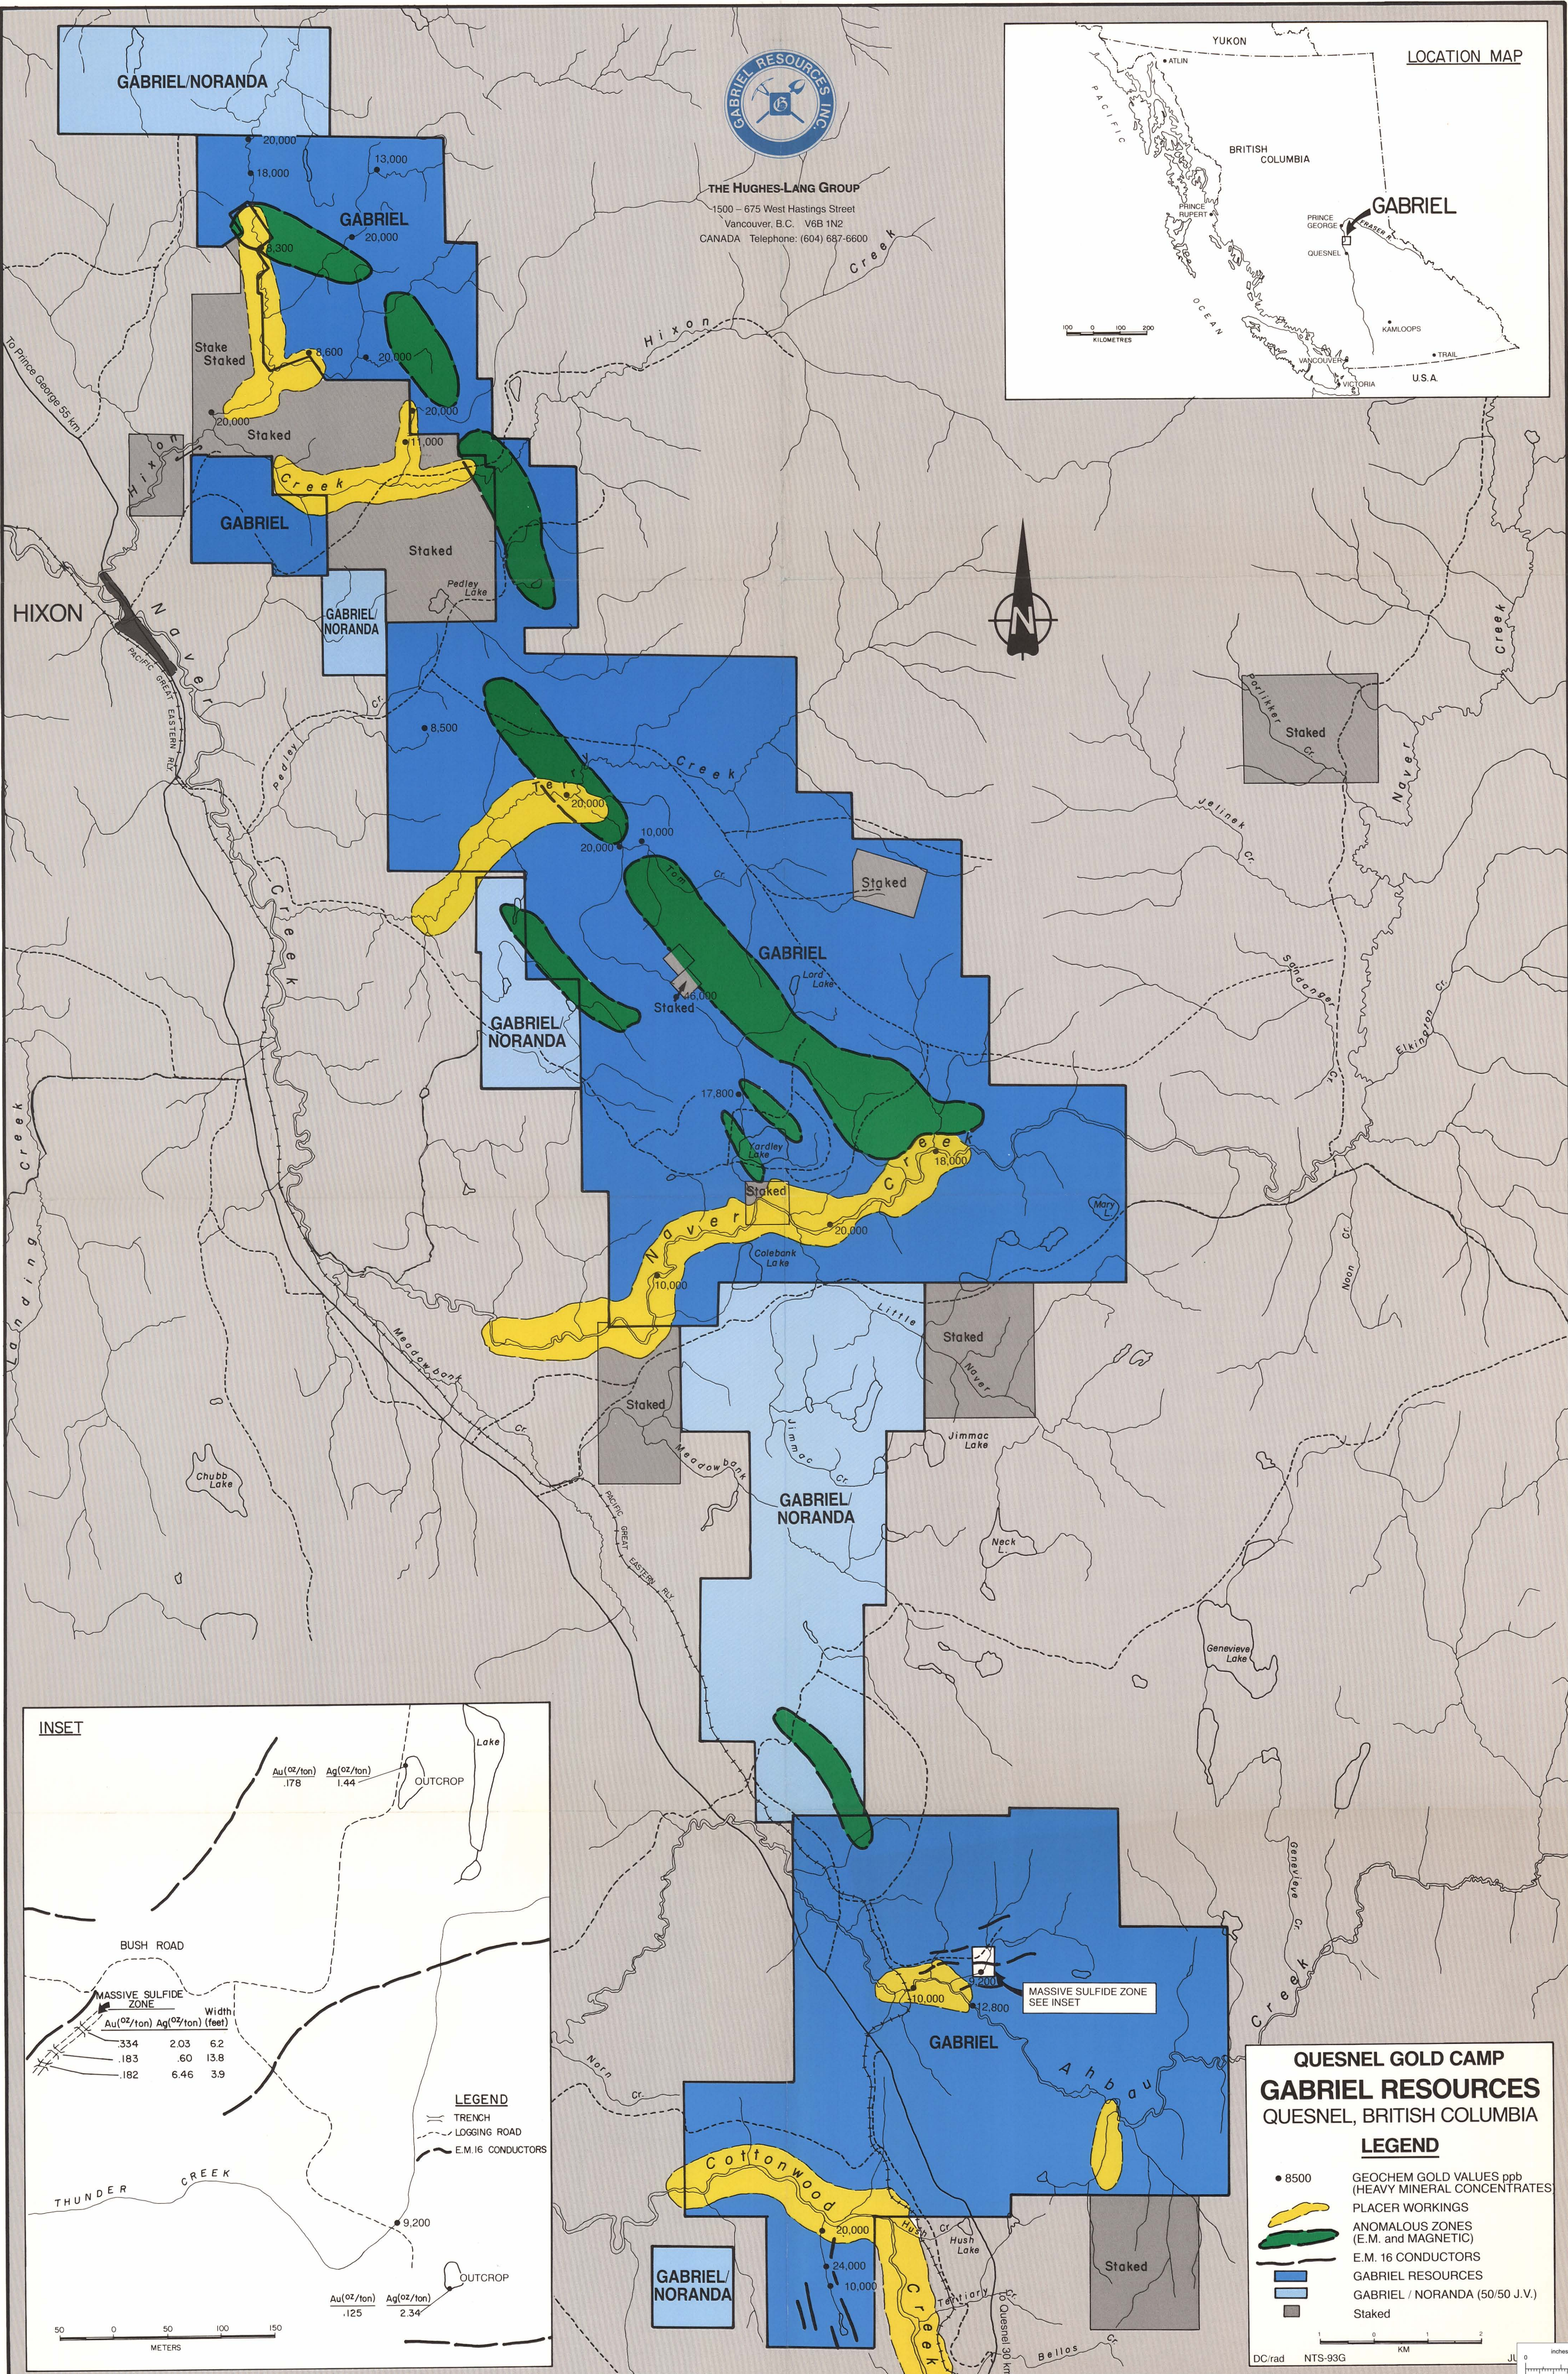

**THE HUGHES-LANG GROUP**  
 1500 - 675 West Hastings Street  
 Vancouver, B.C. V6B 1N2  
 CANADA Telephone: (604) 687-6600

**QUESNEL GOLD CAMP**  
**GABRIEL RESOURCES**  
 QUESNEL, BRITISH COLUMBIA

**LEGEND**

- 8500 GEOCHEM GOLD VALUES ppb (HEAVY MINERAL CONCENTRATES)
- PLACER WORKINGS
- ANOMALOUS ZONES (E.M. and MAGNETIC)
- E.M. 16 CONDUCTORS
- GABRIEL RESOURCES
- GABRIEL / NORANDA (50/50 J.V.)
- Staked

DC/rad NTS-93G