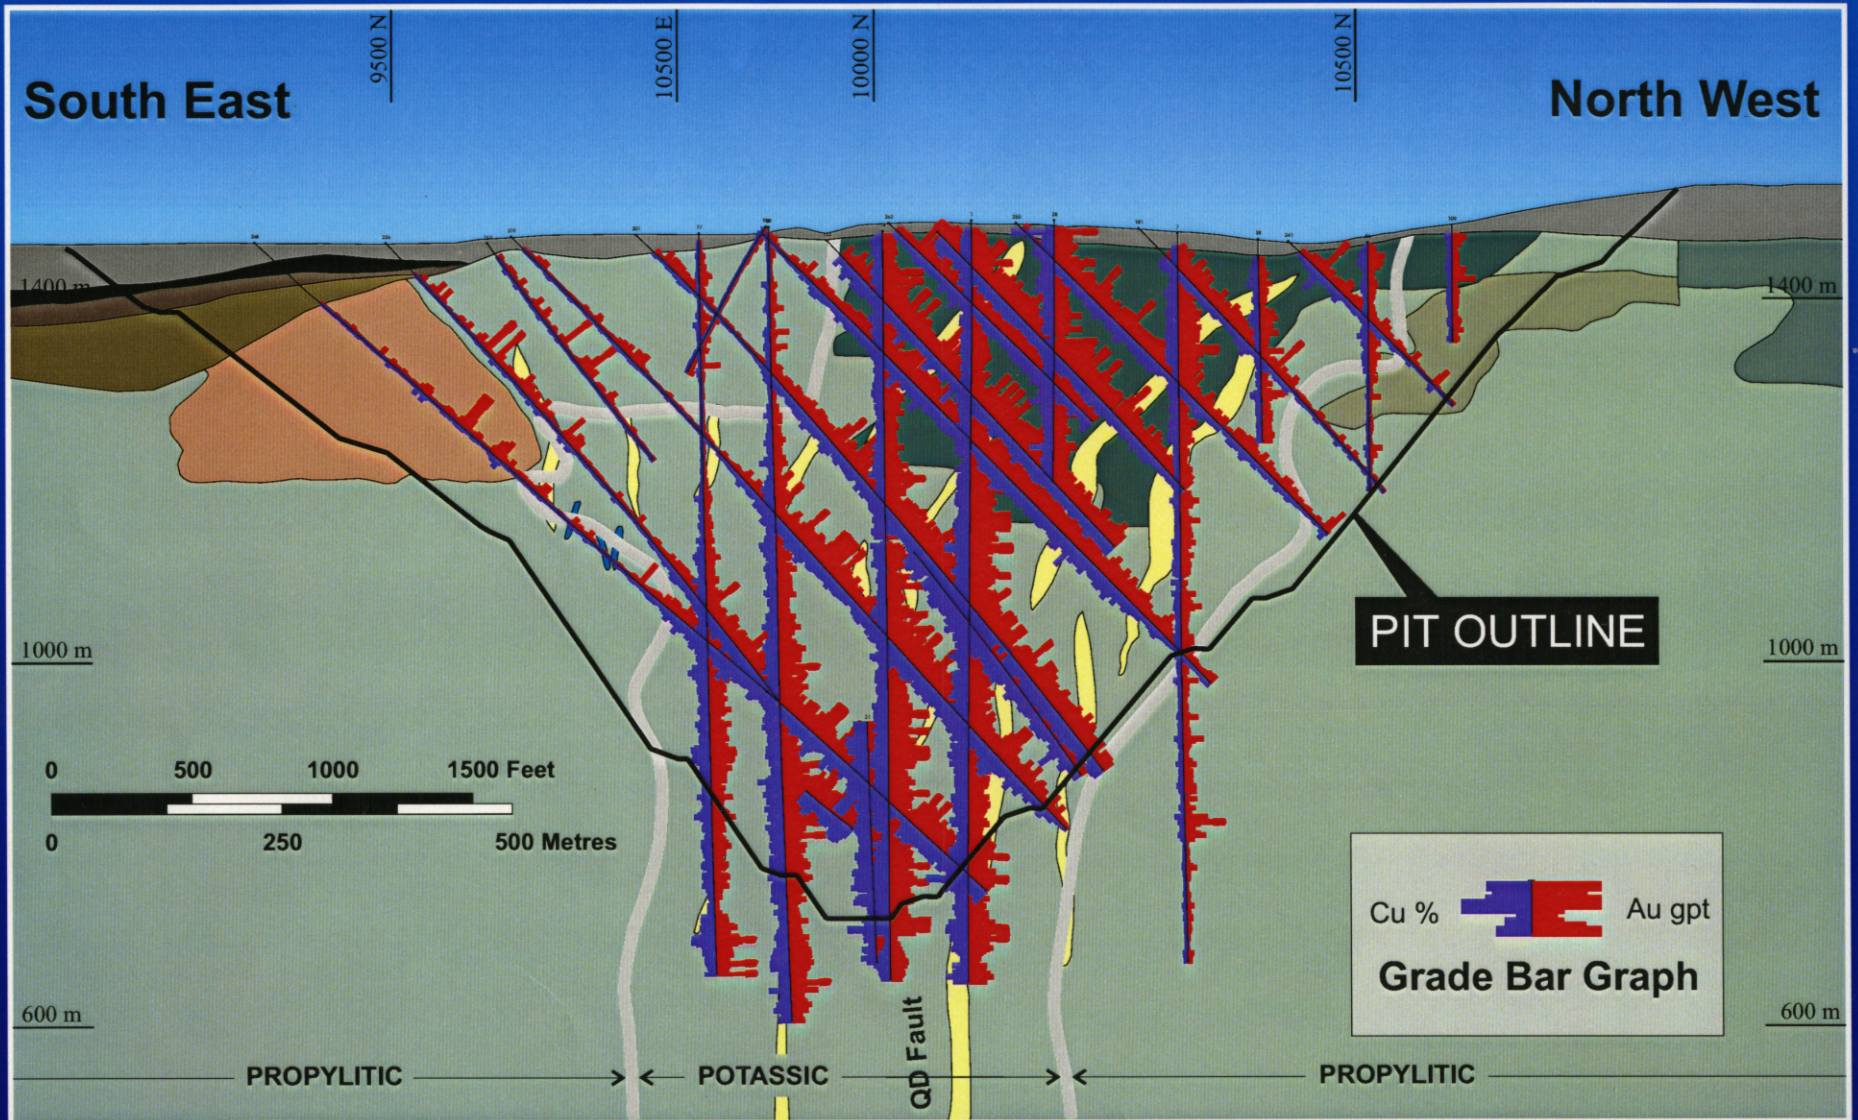

# OBLIQUE CROSS-SECTION 21400 E SHOWING Cu AND Au GRADES

**TASEKO MINES LIMITED**  
**Prosperity** *Gold-Copper Project*

886535

Jan. 27/98 TGS