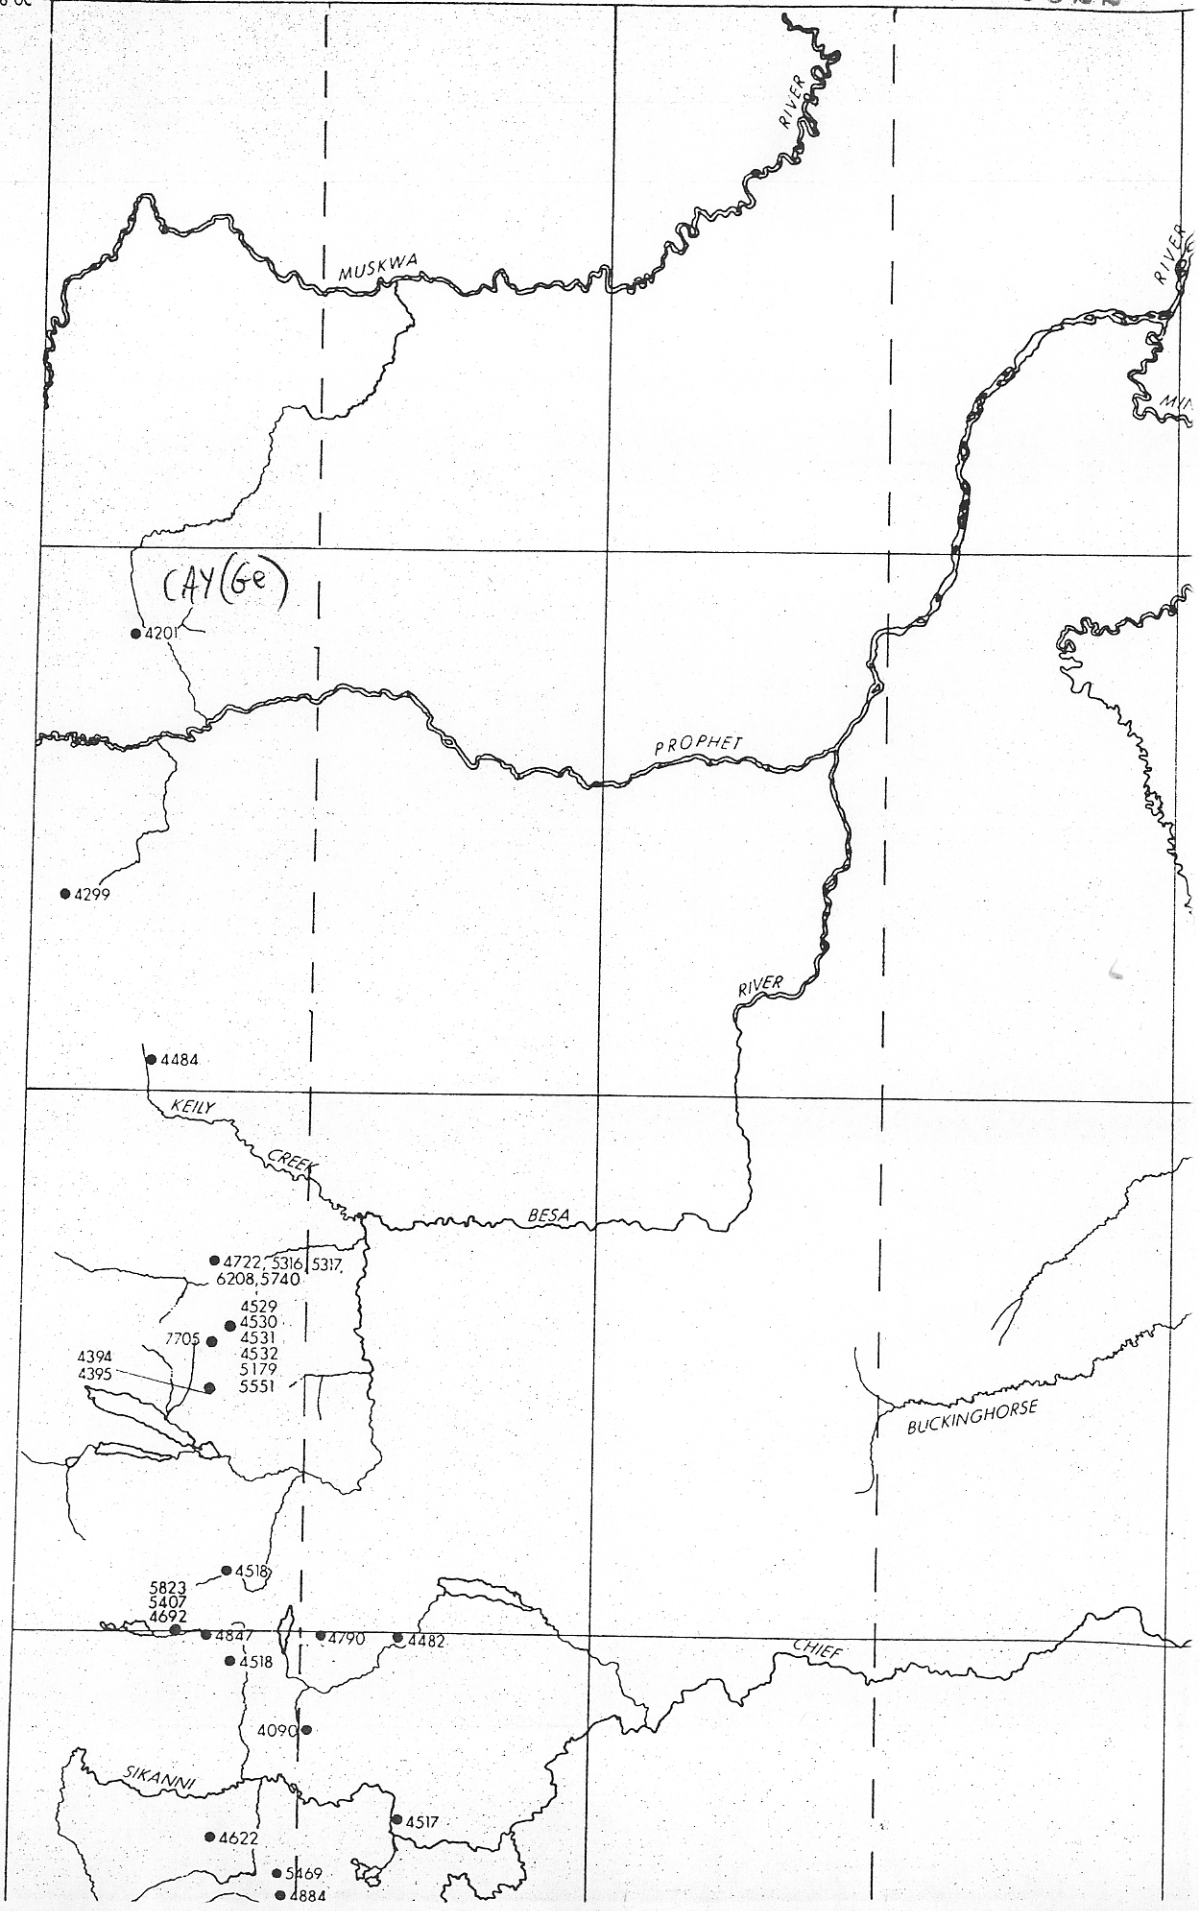

124°00'  
58°00'

124°00' 45' 30' 15'

58°00'

946 TRATCH  
1:250,000

58°00'

F: 250,000  
946  
TRUTCH

CAX [E-946017] KB  
Zn, Pb, Ge, Ga, Ba

Host Rk = Dunedin Fm. Seds.  
(Rob Carne - May 9/01)

58°00' N

45'

30'