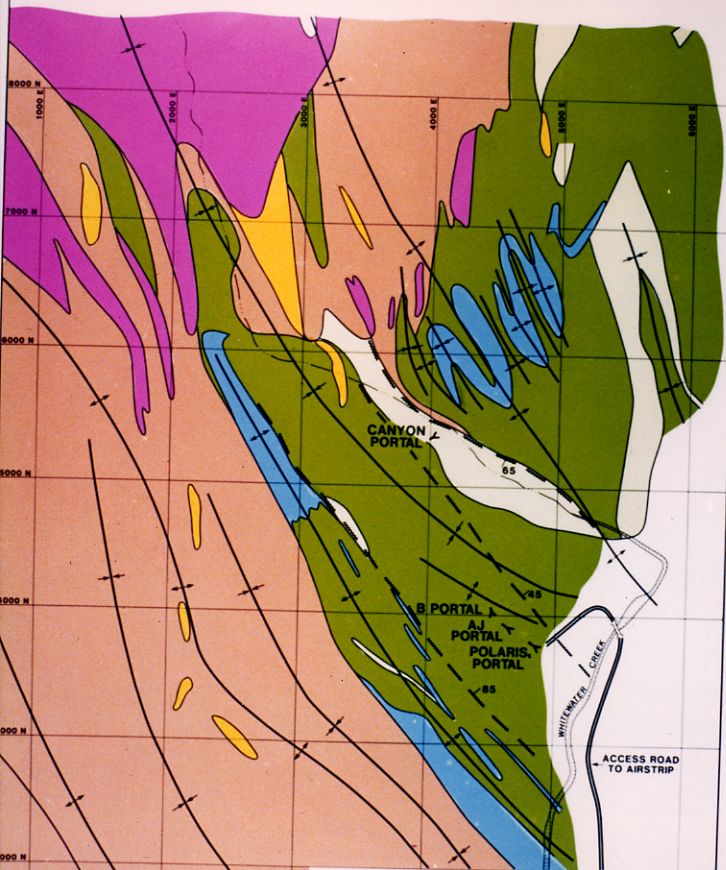

886139

POLARIS-TAKU MINE GEOLOGICAL MAP

SUNTAC MINERALS CORPORATION

Prepared by: BEACON HILL CONSULTANTS LTD

FIG. 6