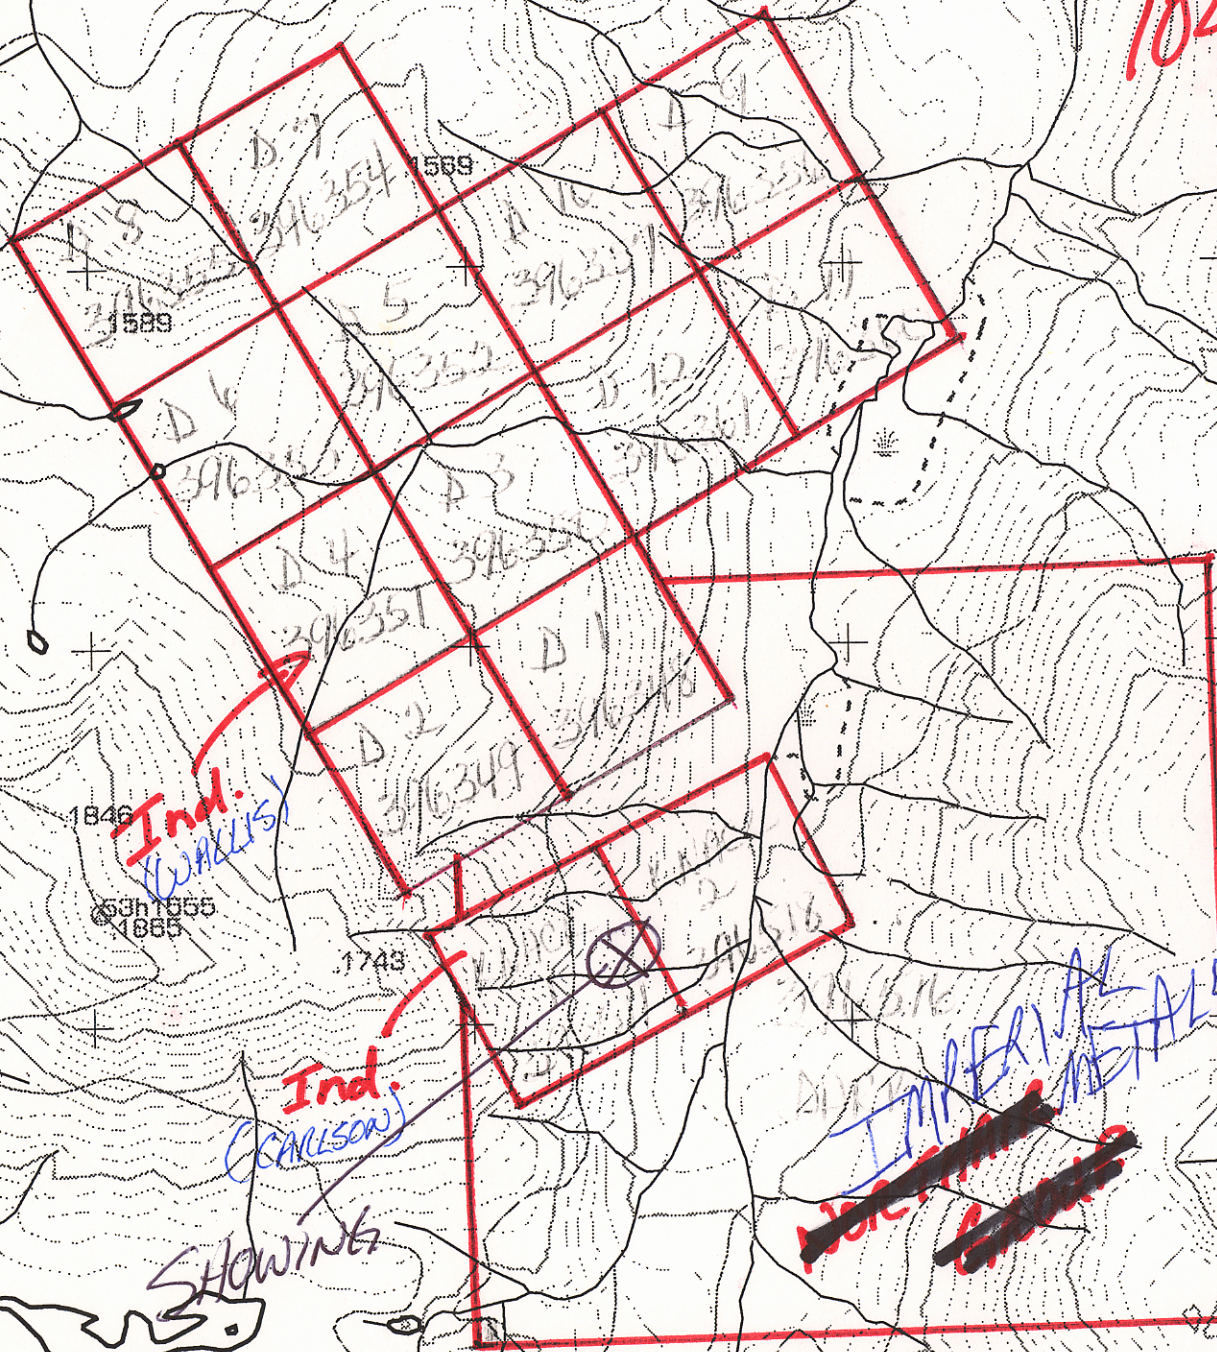

104N-006

104N-006

Ind. (WALLIS)

Ind. (CARLSON)

IMPERIAL METALS  
~~WORKING~~  
~~CRUISE~~

SHOWING

NAT  
885932

early Oct. 02

1786

1846

53h 1555  
1865

1743

1589

1589

1595

1508

1709

1773

1795