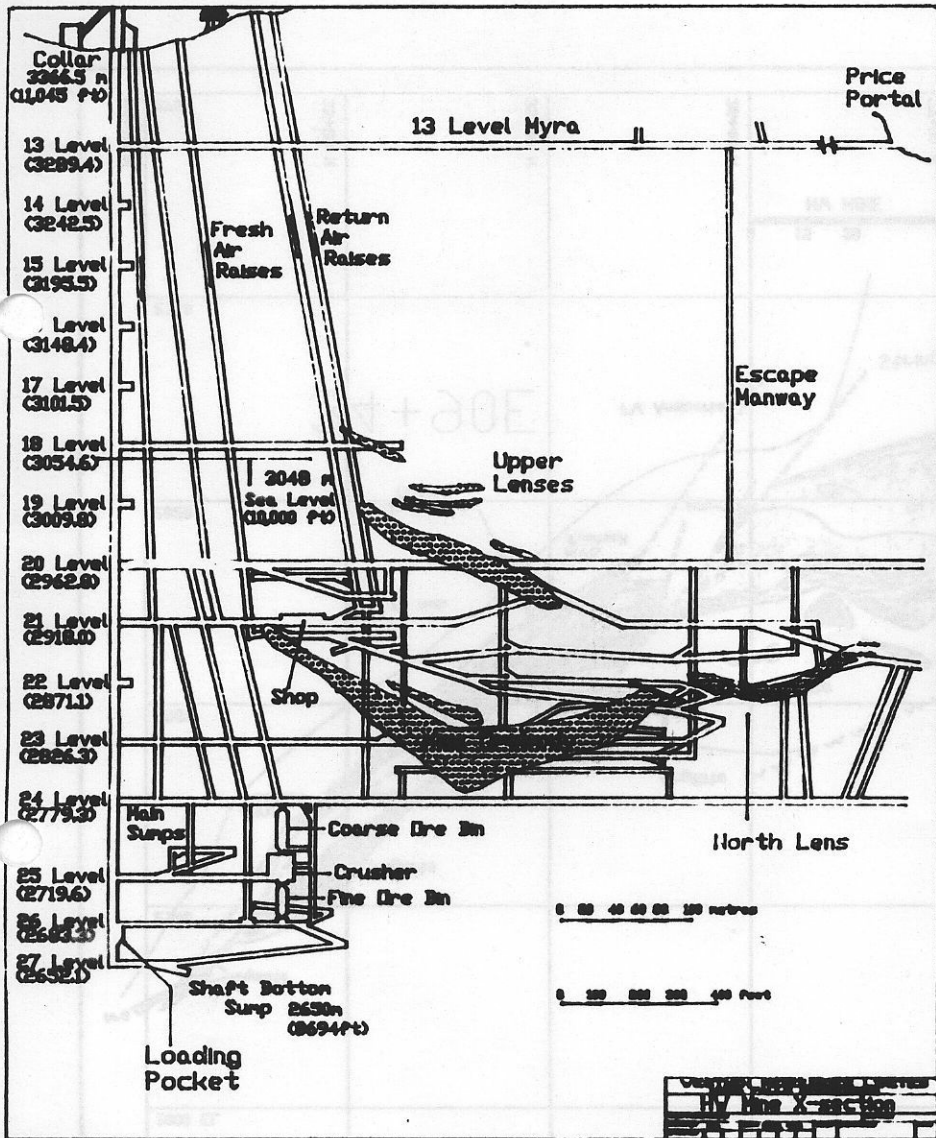

Myra Falls
885894

MAIN ZONE

NORTH LENSES

882801
W1575012

MYRA FALLS OPERATIONS
WESTERN RESOURCES LIMITED

20 LEVEL

DRAWN BY KAREN BUSHNMAN	DATE AUG 13, 1991	SCALE 1:4000	DRAWING NO 217-0393
----------------------------	----------------------	-----------------	------------------------