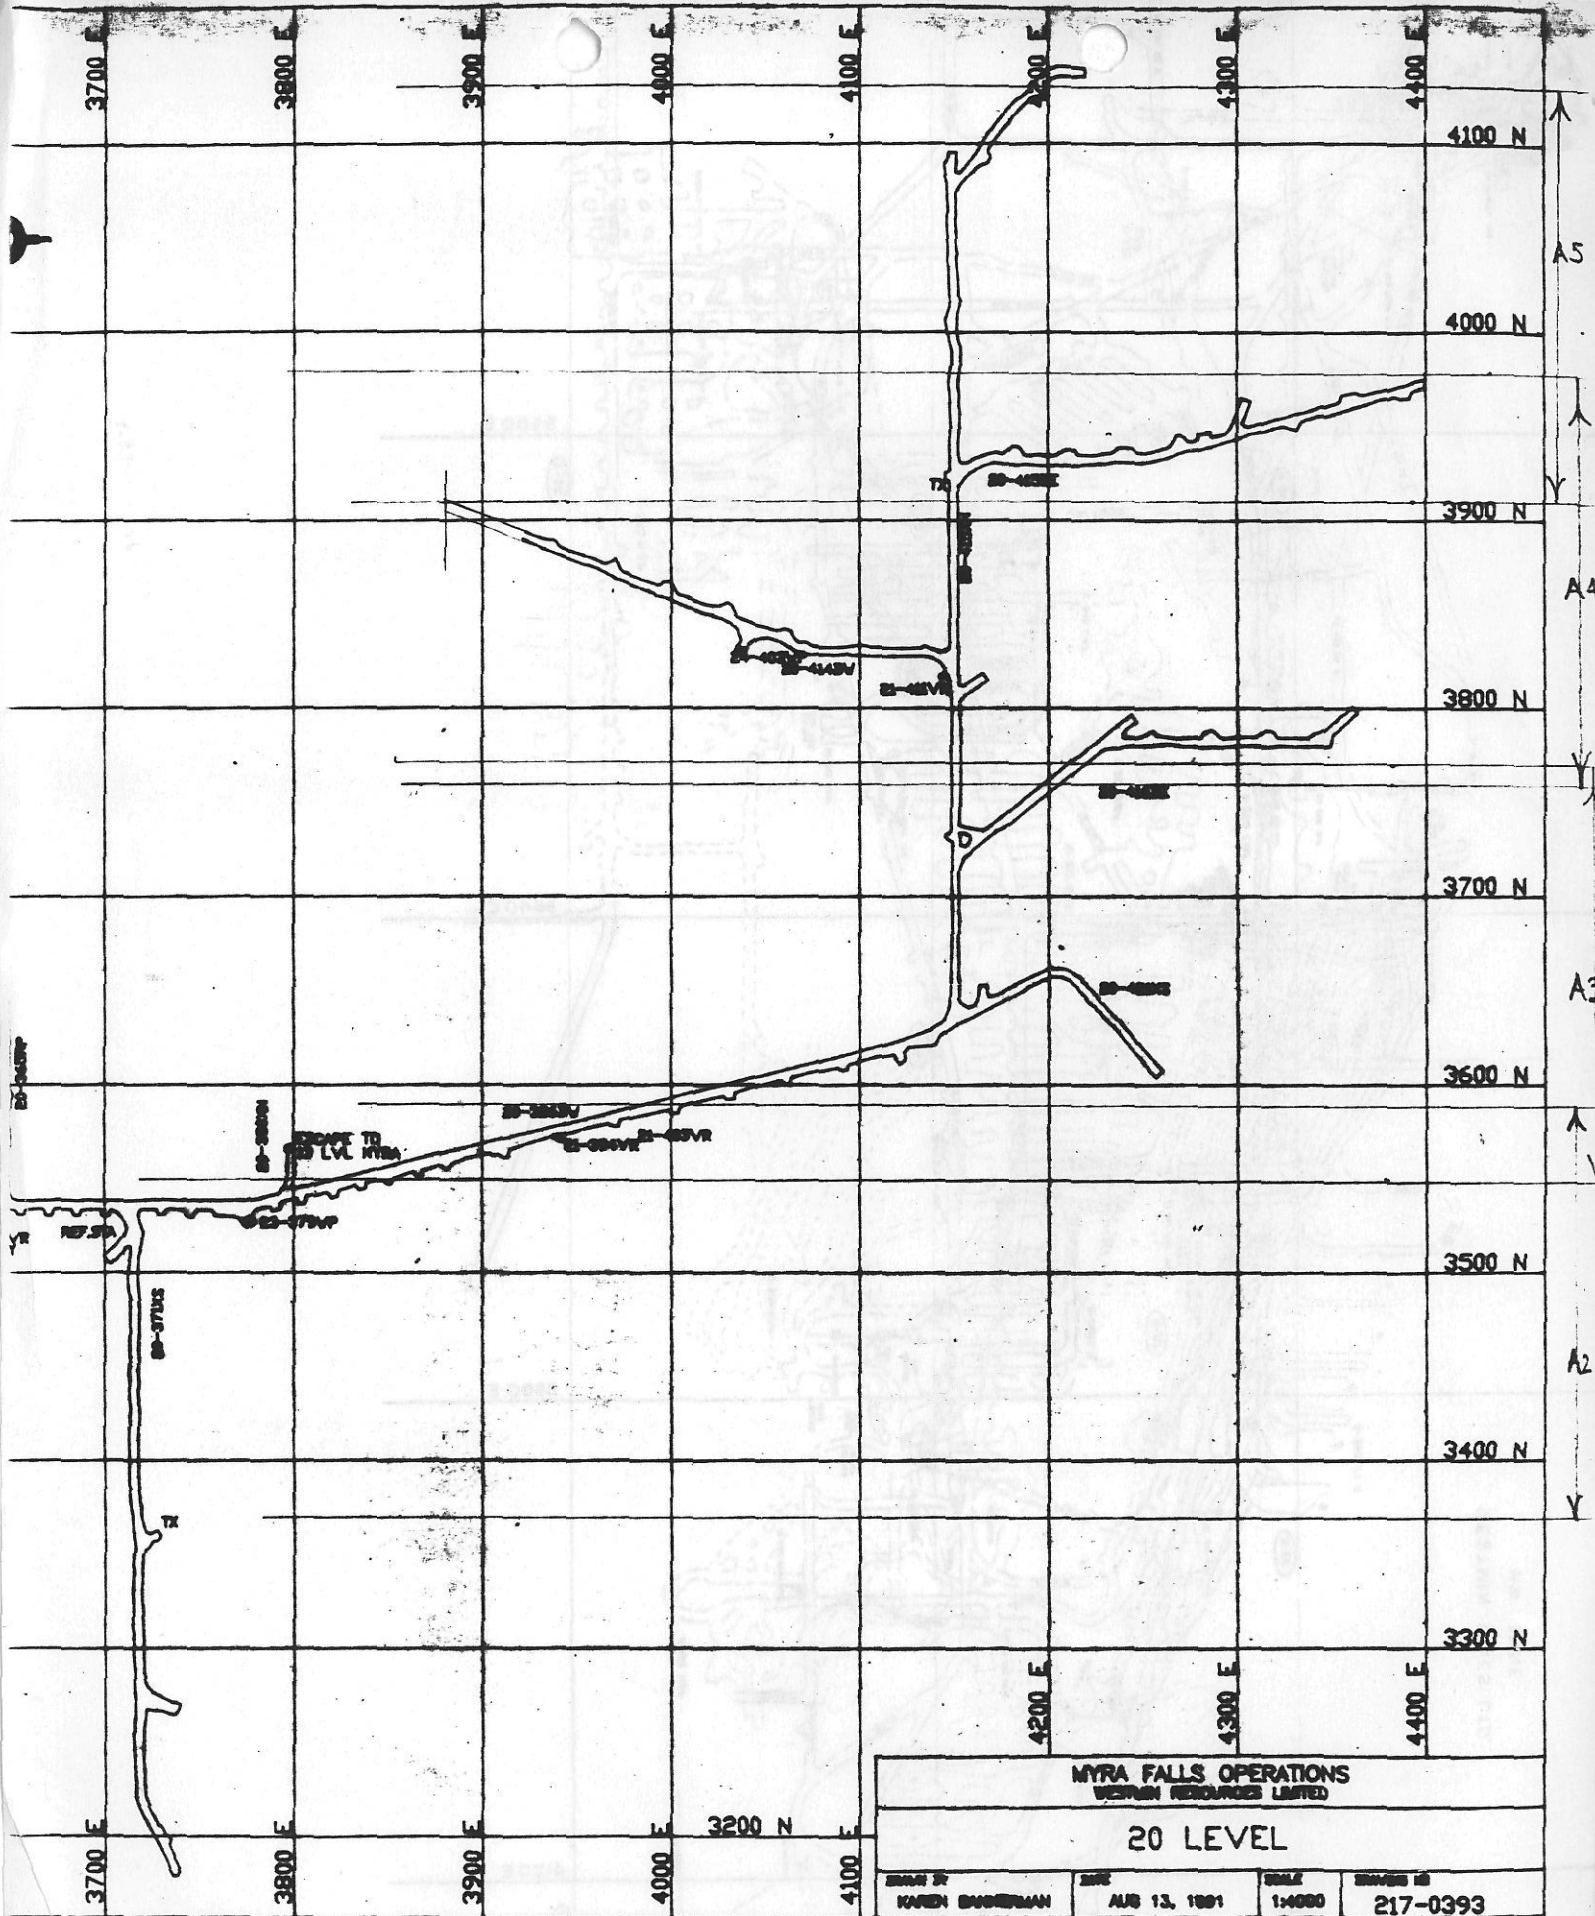

Myra Falls
885894

MAIN ZONE

NORTH LENSES

882801
W1575012

MYRA FALLS OPERATIONS
WESTERN RESOURCES LIMITED

20 LEVEL

DRAWN BY KAREN BUSHNMAN	DATE AUG 13, 1991	SCALE 1:4000	DRAWING NO 217-0393
----------------------------	----------------------	-----------------	------------------------