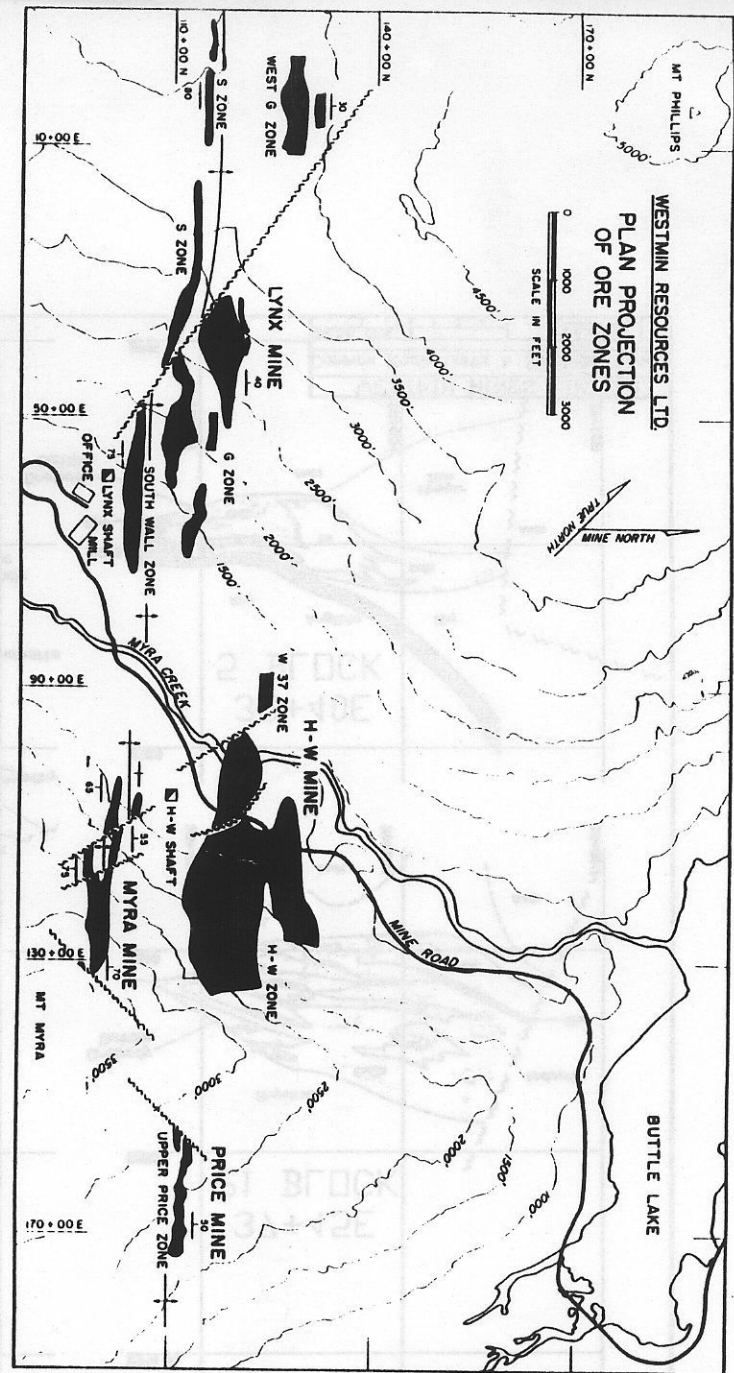

Myra Falls
885894

MAIN ZONE

NORTH LENSES

882801
W1575012

MYRA FALLS OPERATIONS
WESTERN RESOURCES LIMITED

20 LEVEL

DRAWN BY KAREN BUSHNMAN	DATE AUG 13, 1991	SCALE 1:4000	DRAWING NO 217-0393
----------------------------	----------------------	-----------------	------------------------