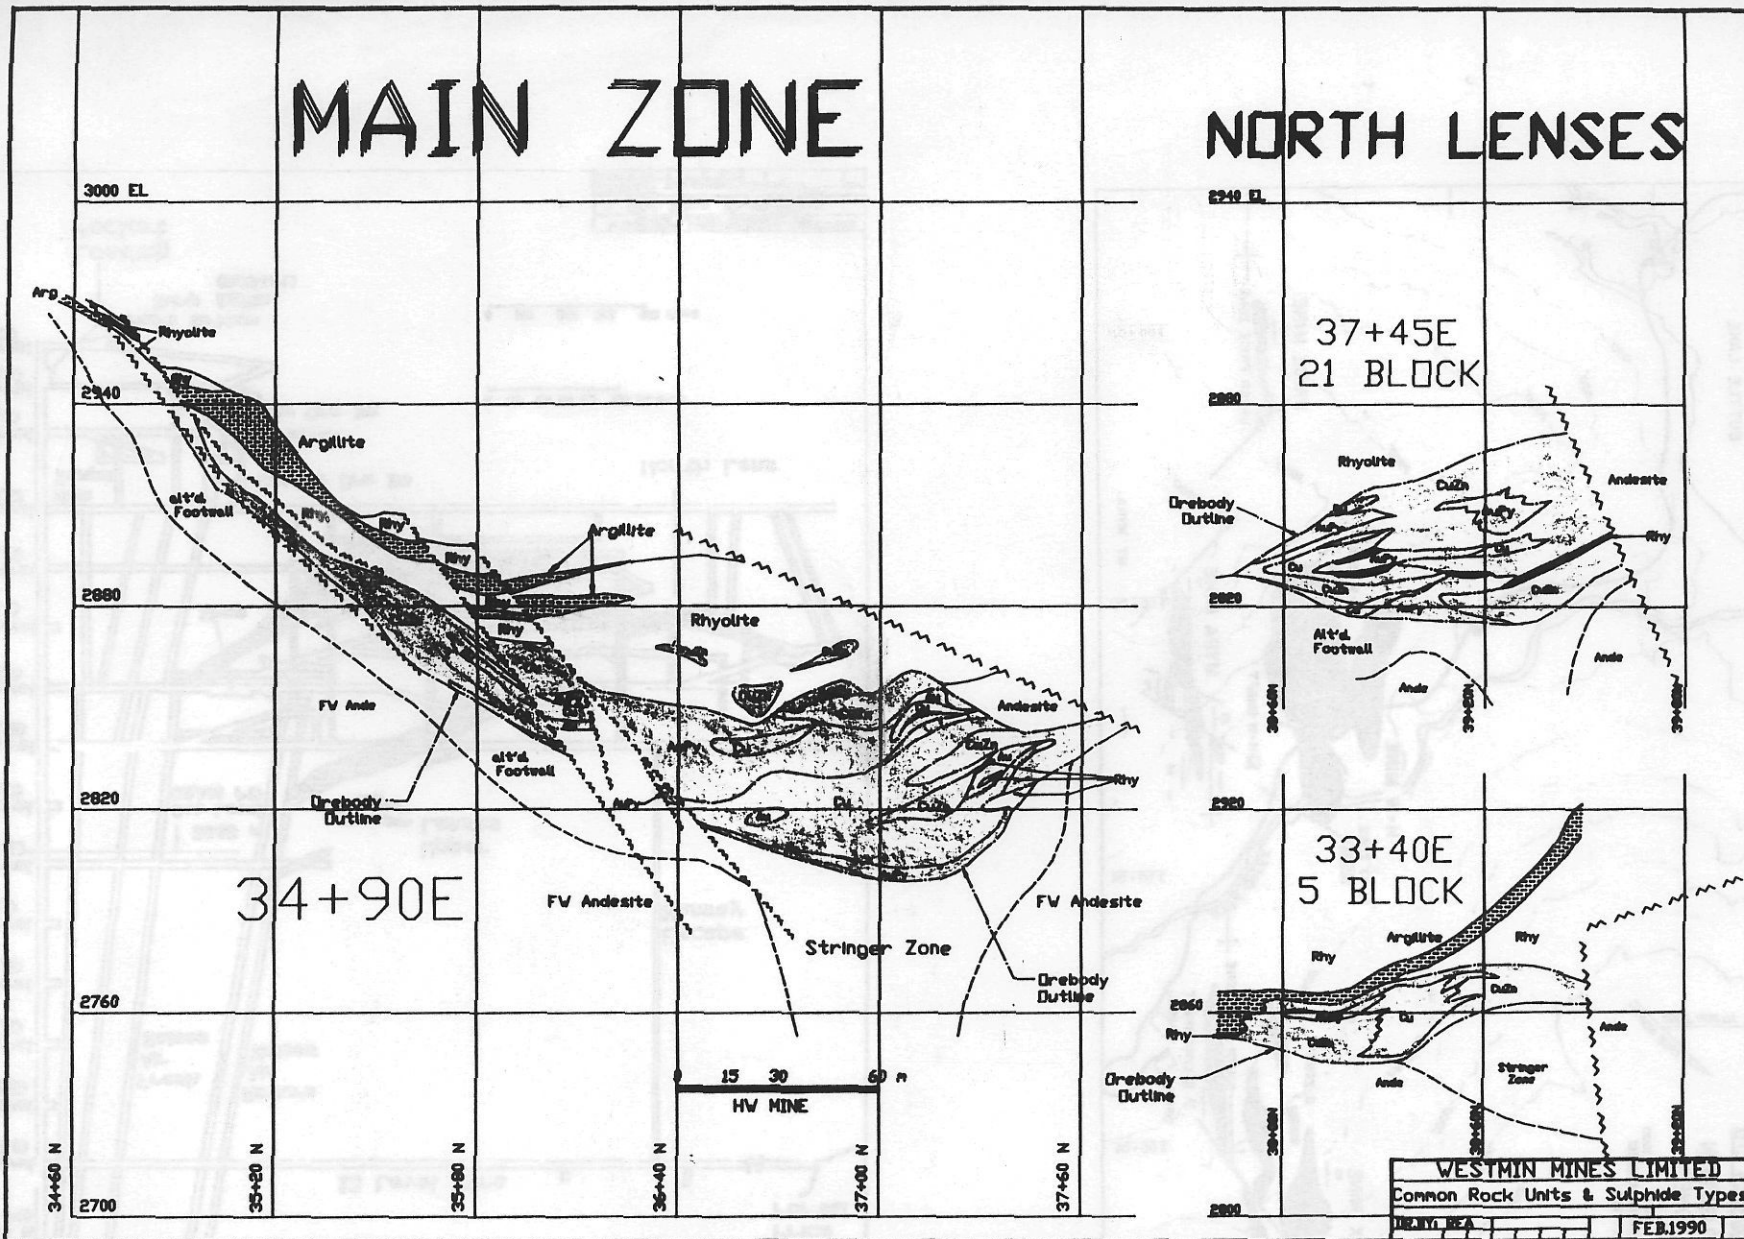

Myra Falls
885894

MAIN ZONE

NORTH LENSES

882801
W1575012

MYRA FALLS OPERATIONS
WESTERN RESOURCES LIMITED

20 LEVEL

DRAWN BY KAREN BUSHNMAN	DATE AUG 13, 1991	SCALE 1:4000	DRAWING NO 217-0393
----------------------------	----------------------	-----------------	------------------------