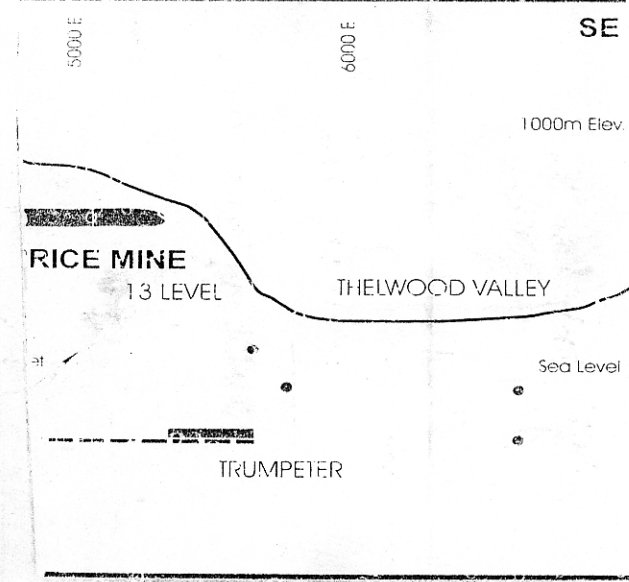

885875

GENERAL INFORMATION

PRODUCTION
COPPER
ZINC
MINERALS
MINING METHODS

3650 TONNES PER DAY
1.9 %
5.6 %
CHALCOPYRITE, SPHALERITE
CUT & FILL, OPEN STOPE