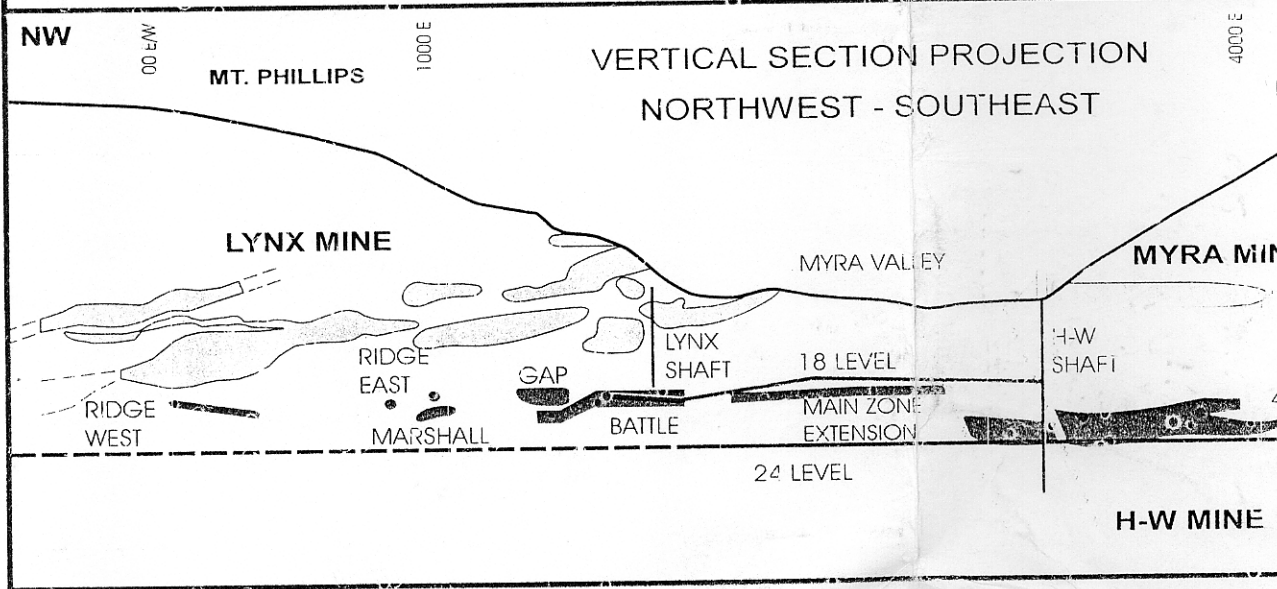

885875

GENERAL INFORMATION

PRODUCTION
COPPER
ZINC
MINERALS
MINING METHODS

3650 TONNES PER DAY
1.9 %
5.6 %
CHALCOPYRITE, SPHALERITE
CUT & FILL, OPEN STOPE