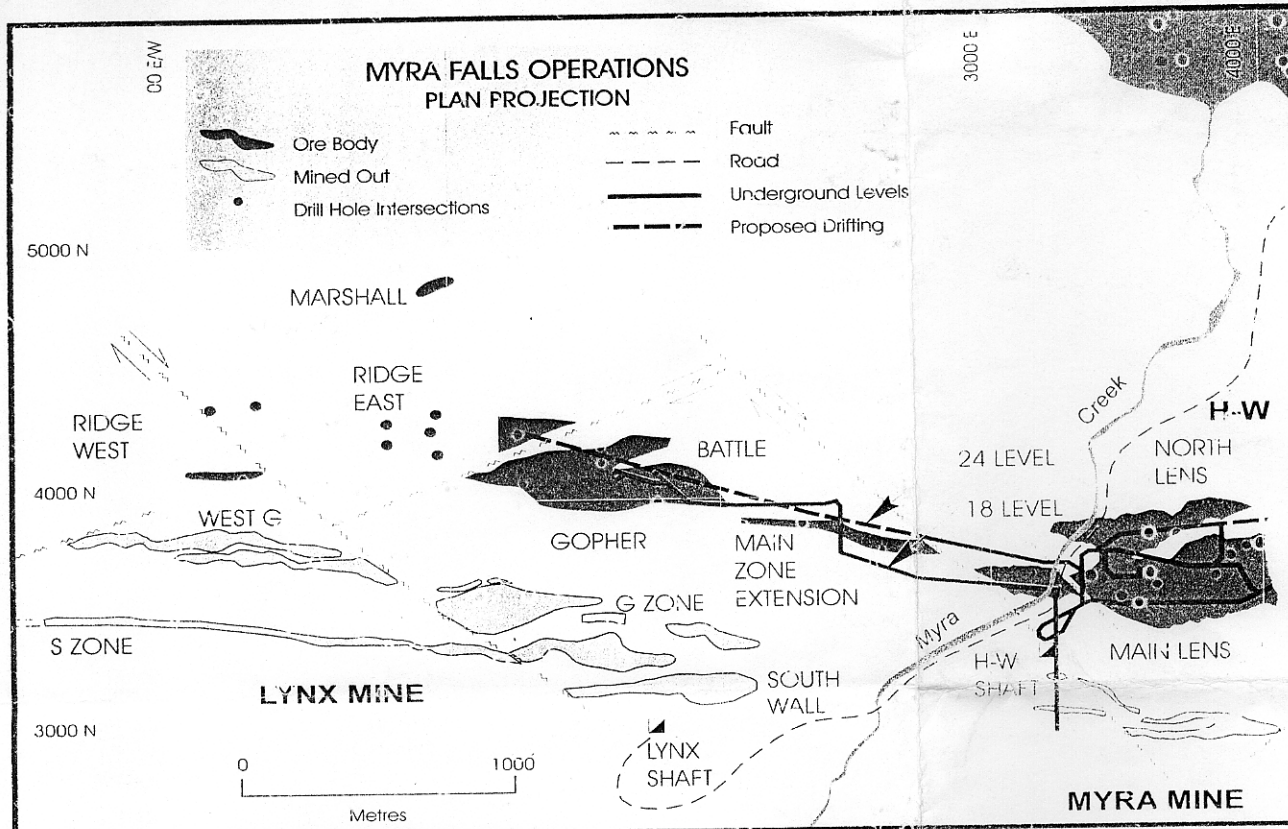

885875

GENERAL INFORMATION

PRODUCTION
COPPER
ZINC
MINERALS
MINING METHODS

3650 TONNES PER DAY
1.9 %
5.6 %
CHALCOPYRITE, SPHALERITE
CUT & FILL, OPEN STOPE