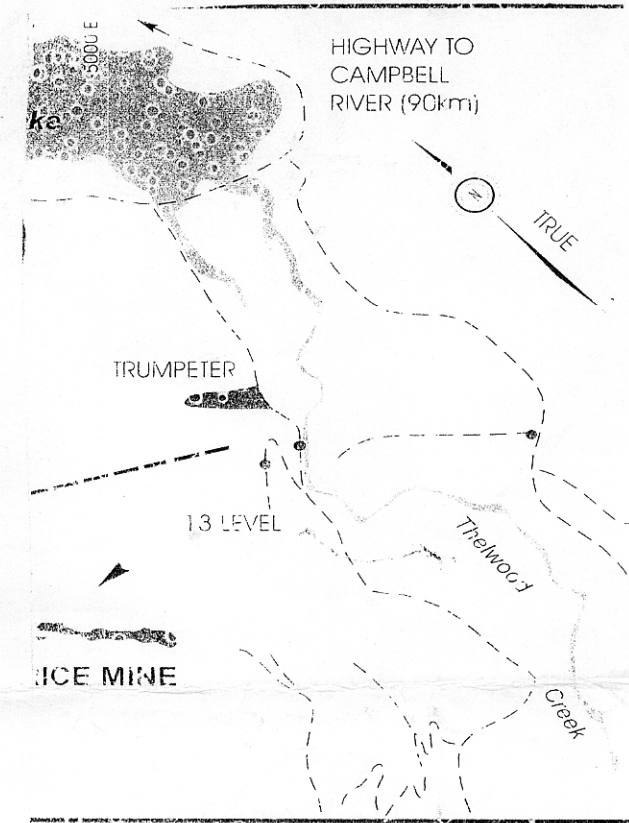

885875

GENERAL INFORMATION

PRODUCTION
COPPER
ZINC
MINERALS
MINING METHODS

3650 TONNES PER DAY
1.9 %
5.6 %
CHALCOPYRITE, SPHALERITE
CUT & FILL, OPEN STOPE