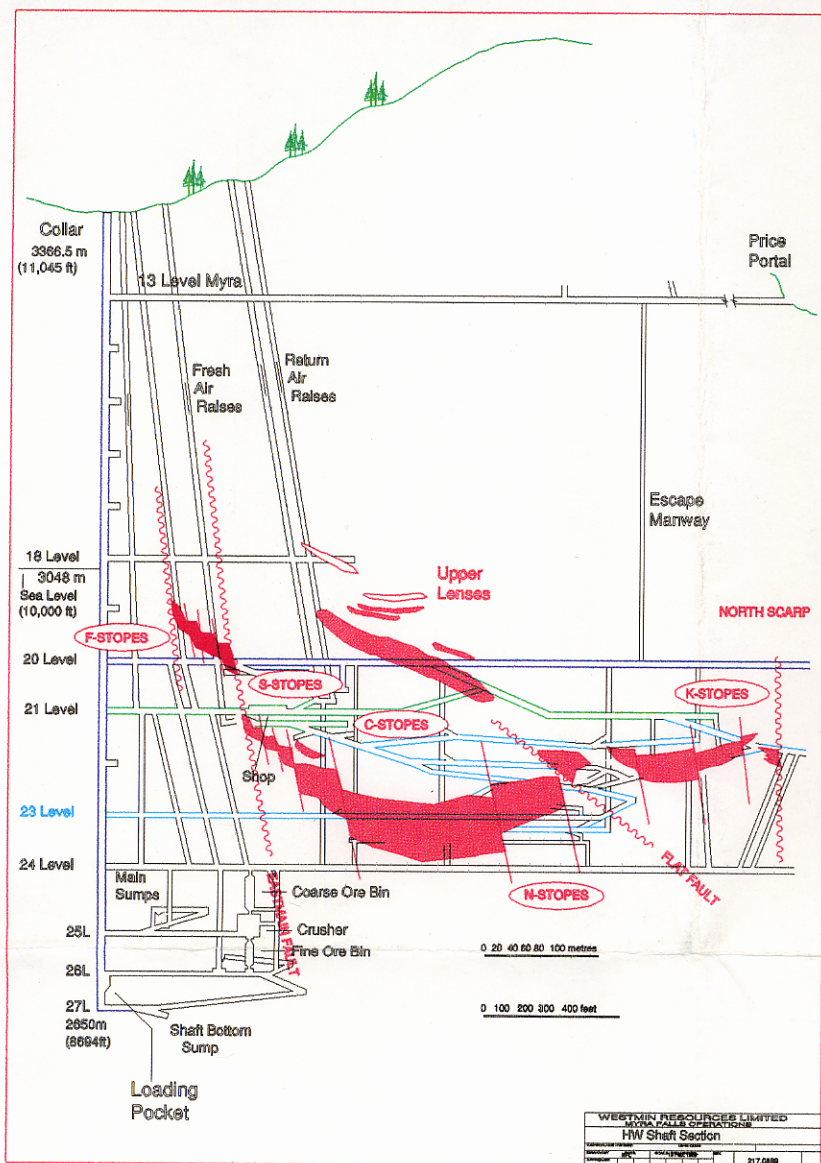

885875

GENERAL INFORMATION

PRODUCTION
COPPER
ZINC
MINERALS
MINING METHODS

3650 TONNES PER DAY
1.9 %
5.6 %
CHALCOPYRITE, SPHALERITE
CUT & FILL, OPEN STOPE