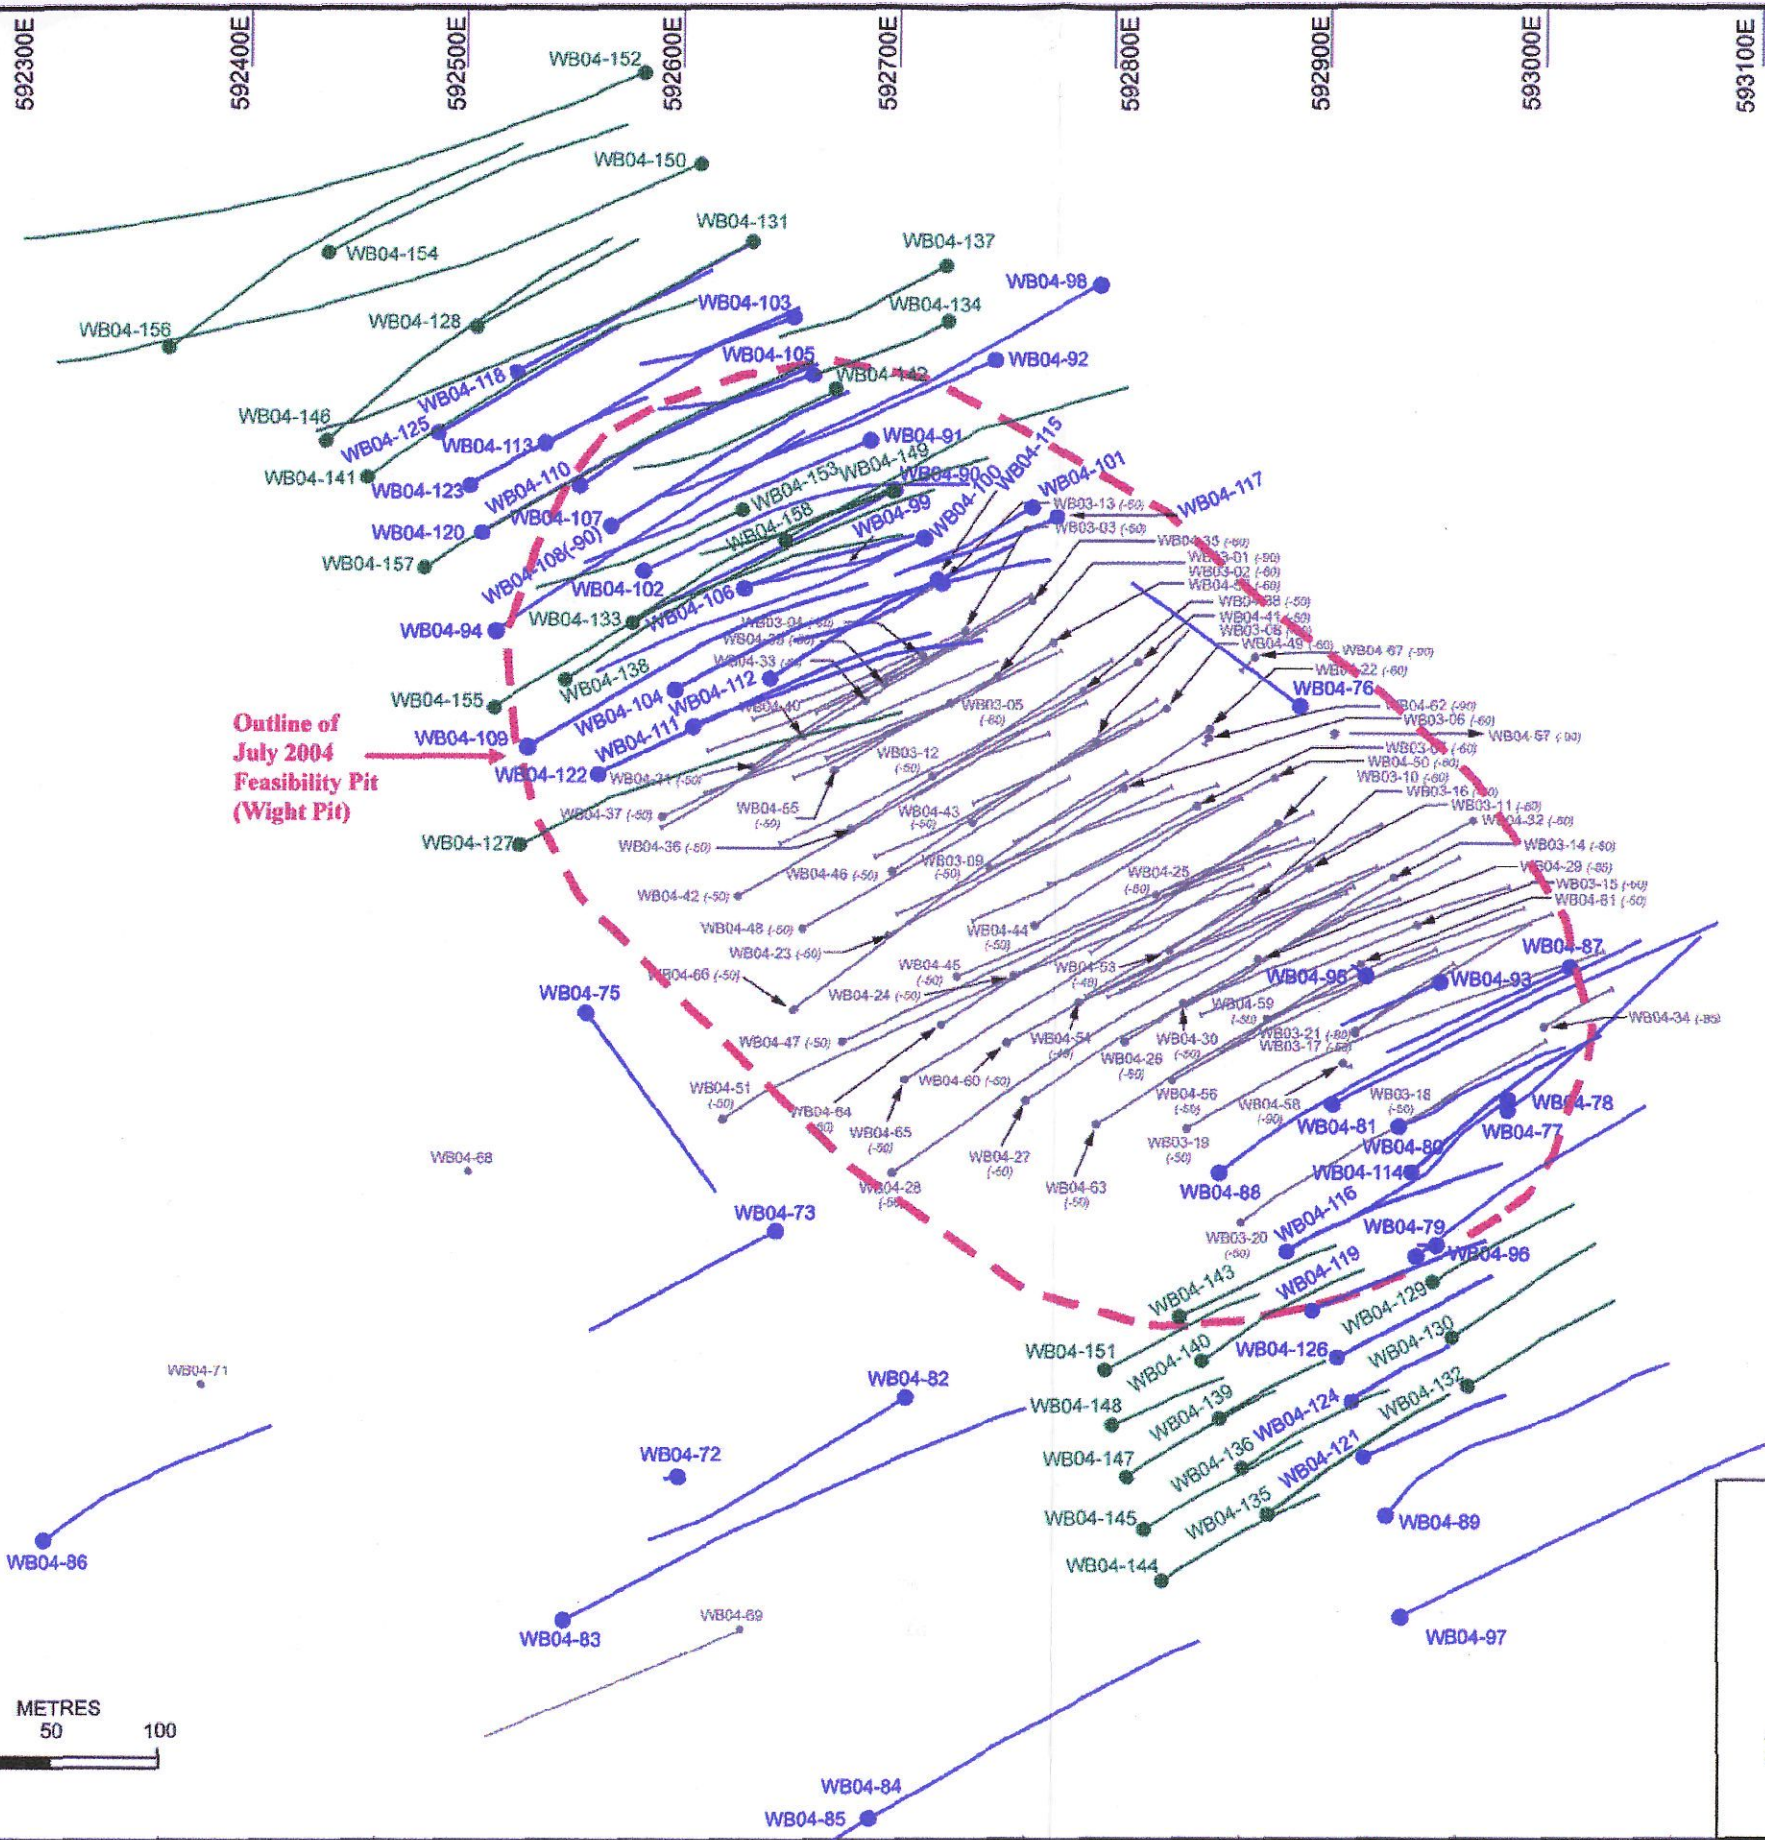

# MOUNT POLLEY MINE

## Imperial Metals Corporation

Conceptual plan for mine re-opening

885595

*Imp. Metals' Website*

*From Cathro (Sept. 13/04): On 51047 @ MEM. SHR / Cathro (CIM Sept. 2004. ppt)*

WB → Mount Polley

**LEGEND**

- Diamond Drill Hole (current news release)
- Diamond Drill Hole (May 22 to Nov 2/2004)
- Diamond Drill Hole (up to May 21/2004)

Outline of July 2004 Feasibility Pit (Wight Pit)

**Imperial Metals**  
 MOUNT POLLEY PROPERTY  
 NORTHEAST ZONE  
 2003/2004 DRILL PLAN  
 December 6, 2004

**Imperial Metals**  
 MOUNT POLLEY PROPERTY  
 GENERAL LOCATION  
 PLAN MAP

July 8, 2005

**Imperial Metals**  
MOUNT POLLEY PROPERTY  
GENERAL LOCATION  
PLAN MAP

July 8, 2005

**Imperial Metals**  
**2005 Exploration Zones**

- Property Boundary
- Pits
- Exploration Zones
- Roads

0 250 500 1,000 1,500 2,000  
 Metres