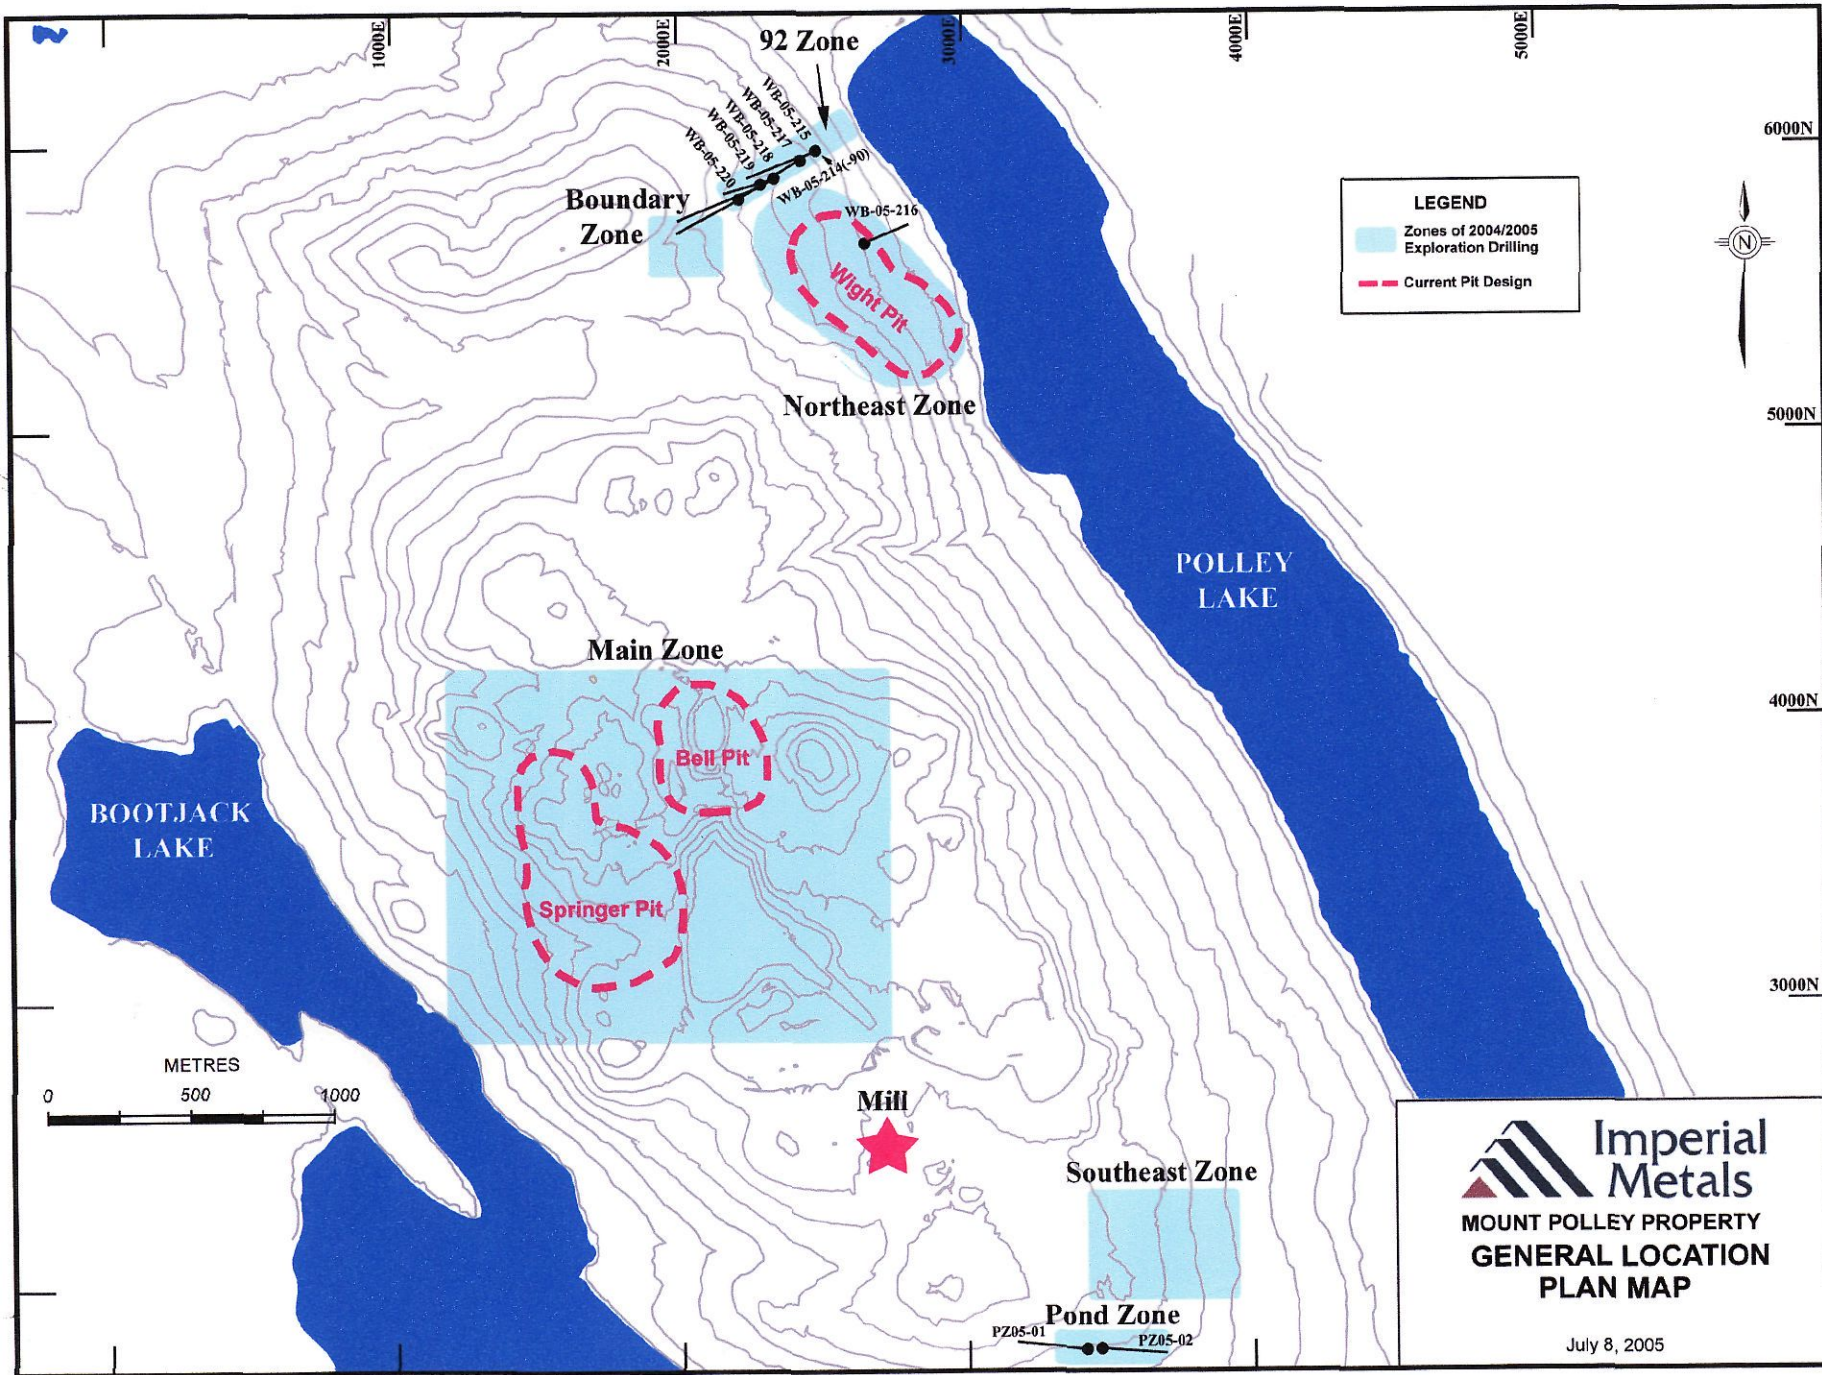

# MOUNT POLLEY MINE

## Imperial Metals Corporation

Conceptual plan for mine re-opening

885595

*Imp. Metals' Website*

*From Cathro (Sept. 13/04): On 51047 @ MEM. SHR / Cathro (CIM Sept. 2004. ppt)*

WB → Mount Polley

**LEGEND**

- Diamond Drill Hole (current news release)
- Diamond Drill Hole (May 22 to Nov 2/2004)
- Diamond Drill Hole (up to May 21/2004)

Outline of July 2004 Feasibility Pit (Wight Pit)

**Imperial Metals**  
 MOUNT POLLEY PROPERTY  
 NORTHEAST ZONE  
 2003/2004 DRILL PLAN  
 December 6, 2004

**Imperial Metals**  
 MOUNT POLLEY PROPERTY  
 GENERAL LOCATION  
 PLAN MAP

July 8, 2005

**Imperial Metals**  
MOUNT POLLEY PROPERTY  
GENERAL LOCATION  
PLAN MAP

July 8, 2005

**Imperial Metals**  
**2005 Exploration Zones**

- Property Boundary
- Pits
- Exploration Zones
- Roads

0 250 500 1,000 1,500 2,000  
 Metres