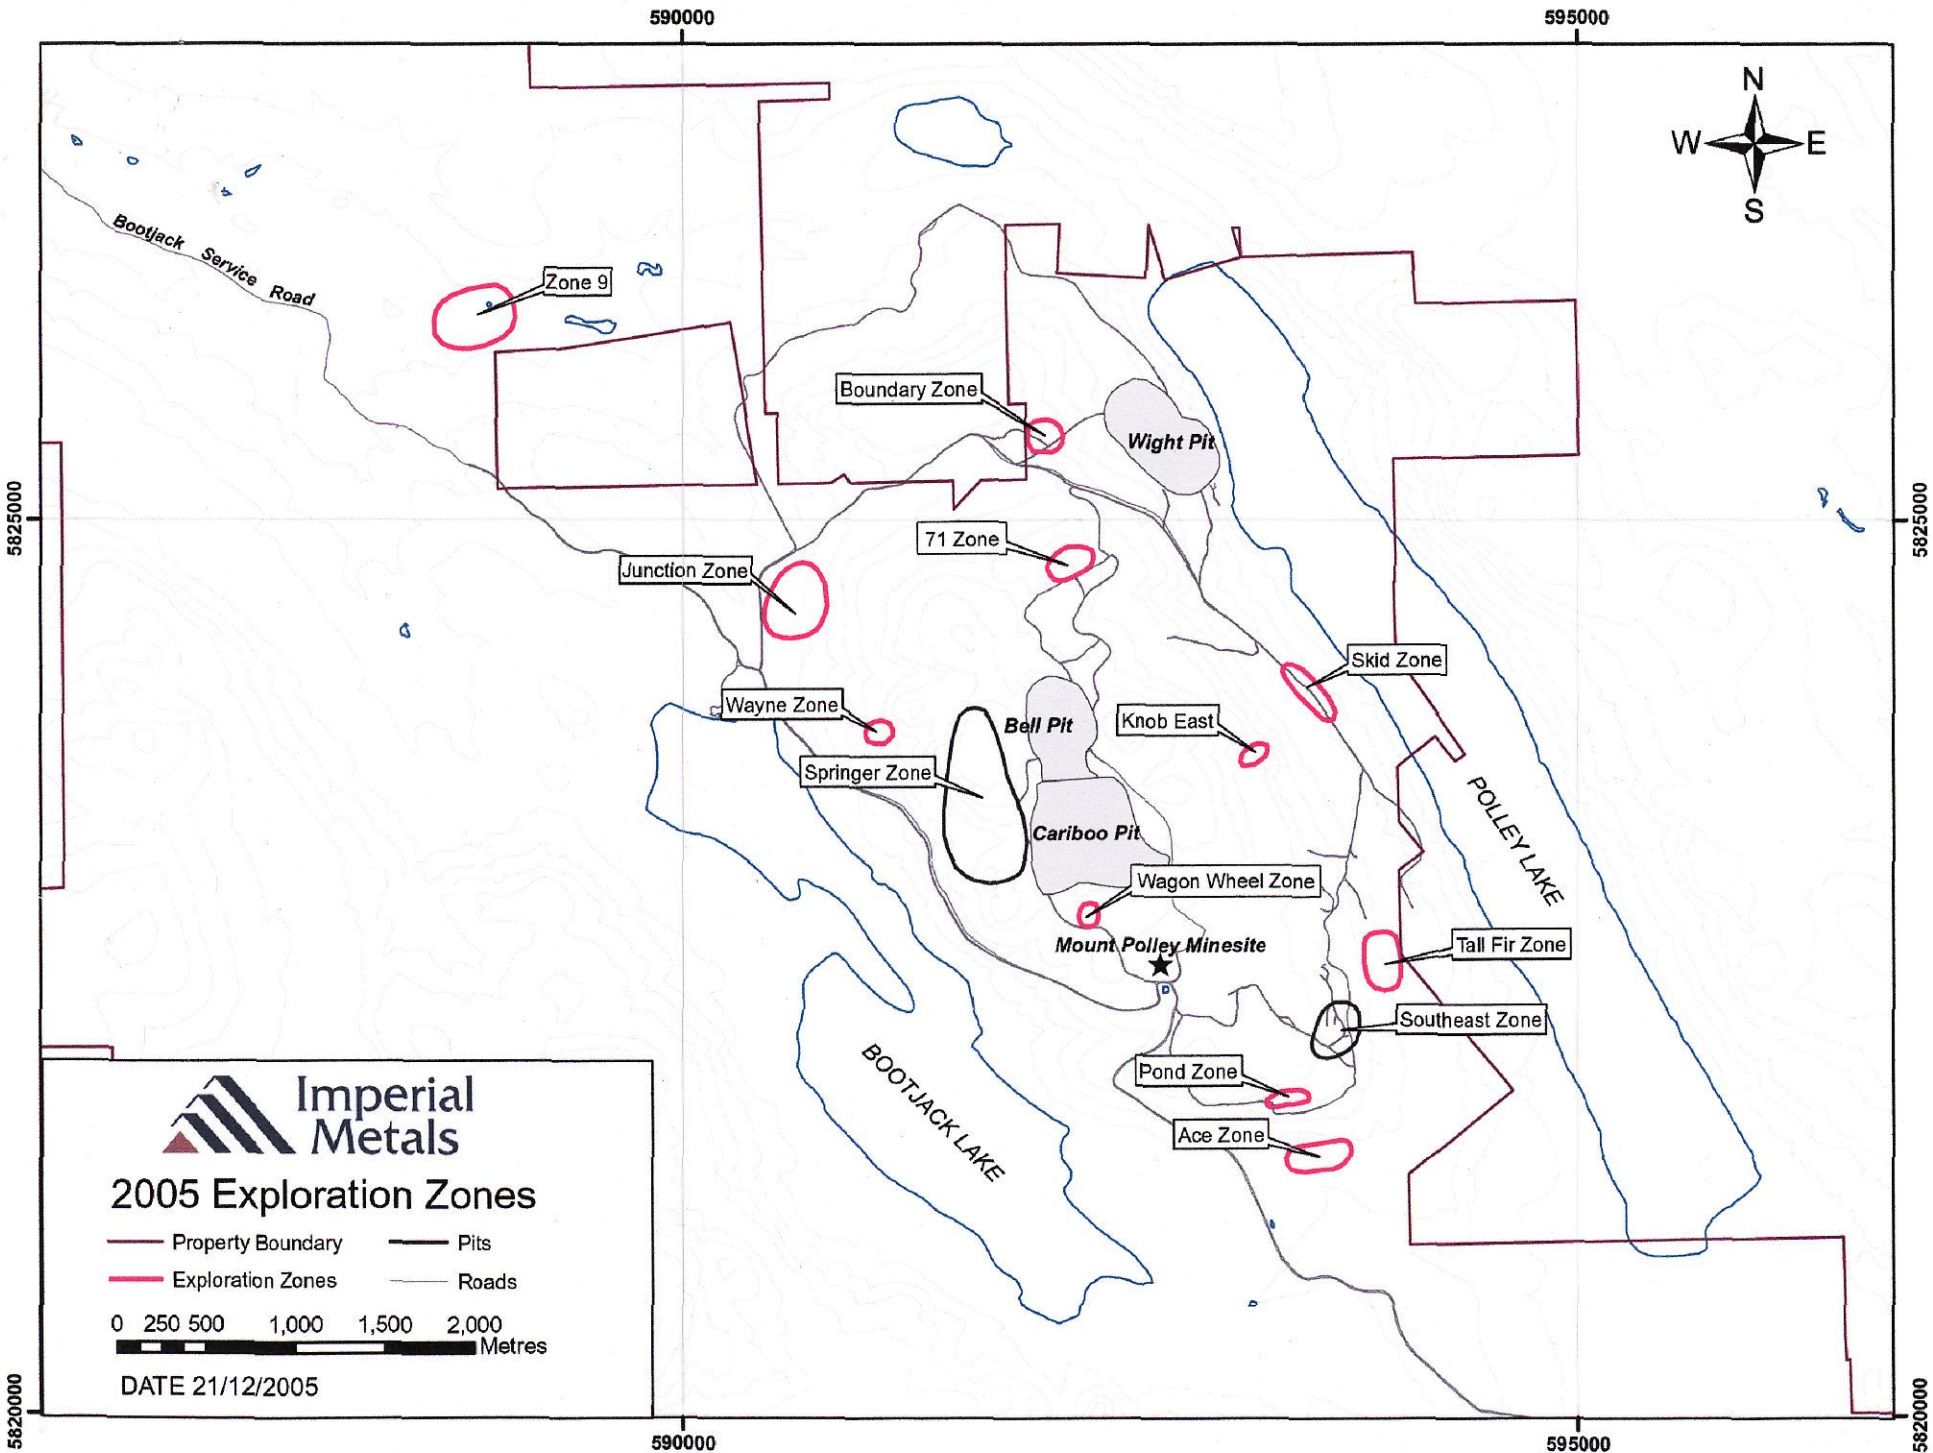

# MOUNT POLLEY MINE

## Imperial Metals Corporation

Conceptual plan for mine re-opening

885595

*Imp. Metals' Website*

*From Cathro (Sept. 13/04): On 51047 @ MEM. SHR / Cathro (CIM Sept. 2004. ppt)*

WB → Mount Polley

**LEGEND**

- Diamond Drill Hole (current news release)
- Diamond Drill Hole (May 22 to Nov 2/2004)
- Diamond Drill Hole (up to May 21/2004)

Outline of July 2004 Feasibility Pit (Wight Pit)

**Imperial Metals**  
 MOUNT POLLEY PROPERTY  
 NORTHEAST ZONE  
 2003/2004 DRILL PLAN  
 December 6, 2004

**Imperial Metals**  
 MOUNT POLLEY PROPERTY  
 GENERAL LOCATION  
 PLAN MAP

July 8, 2005

**Imperial Metals**  
MOUNT POLLEY PROPERTY  
GENERAL LOCATION  
PLAN MAP

July 8, 2005

**Imperial Metals**  
**2005 Exploration Zones**

- Property Boundary
- Pits
- Exploration Zones
- Roads

0 250 500 1,000 1,500 2,000  
 Metres