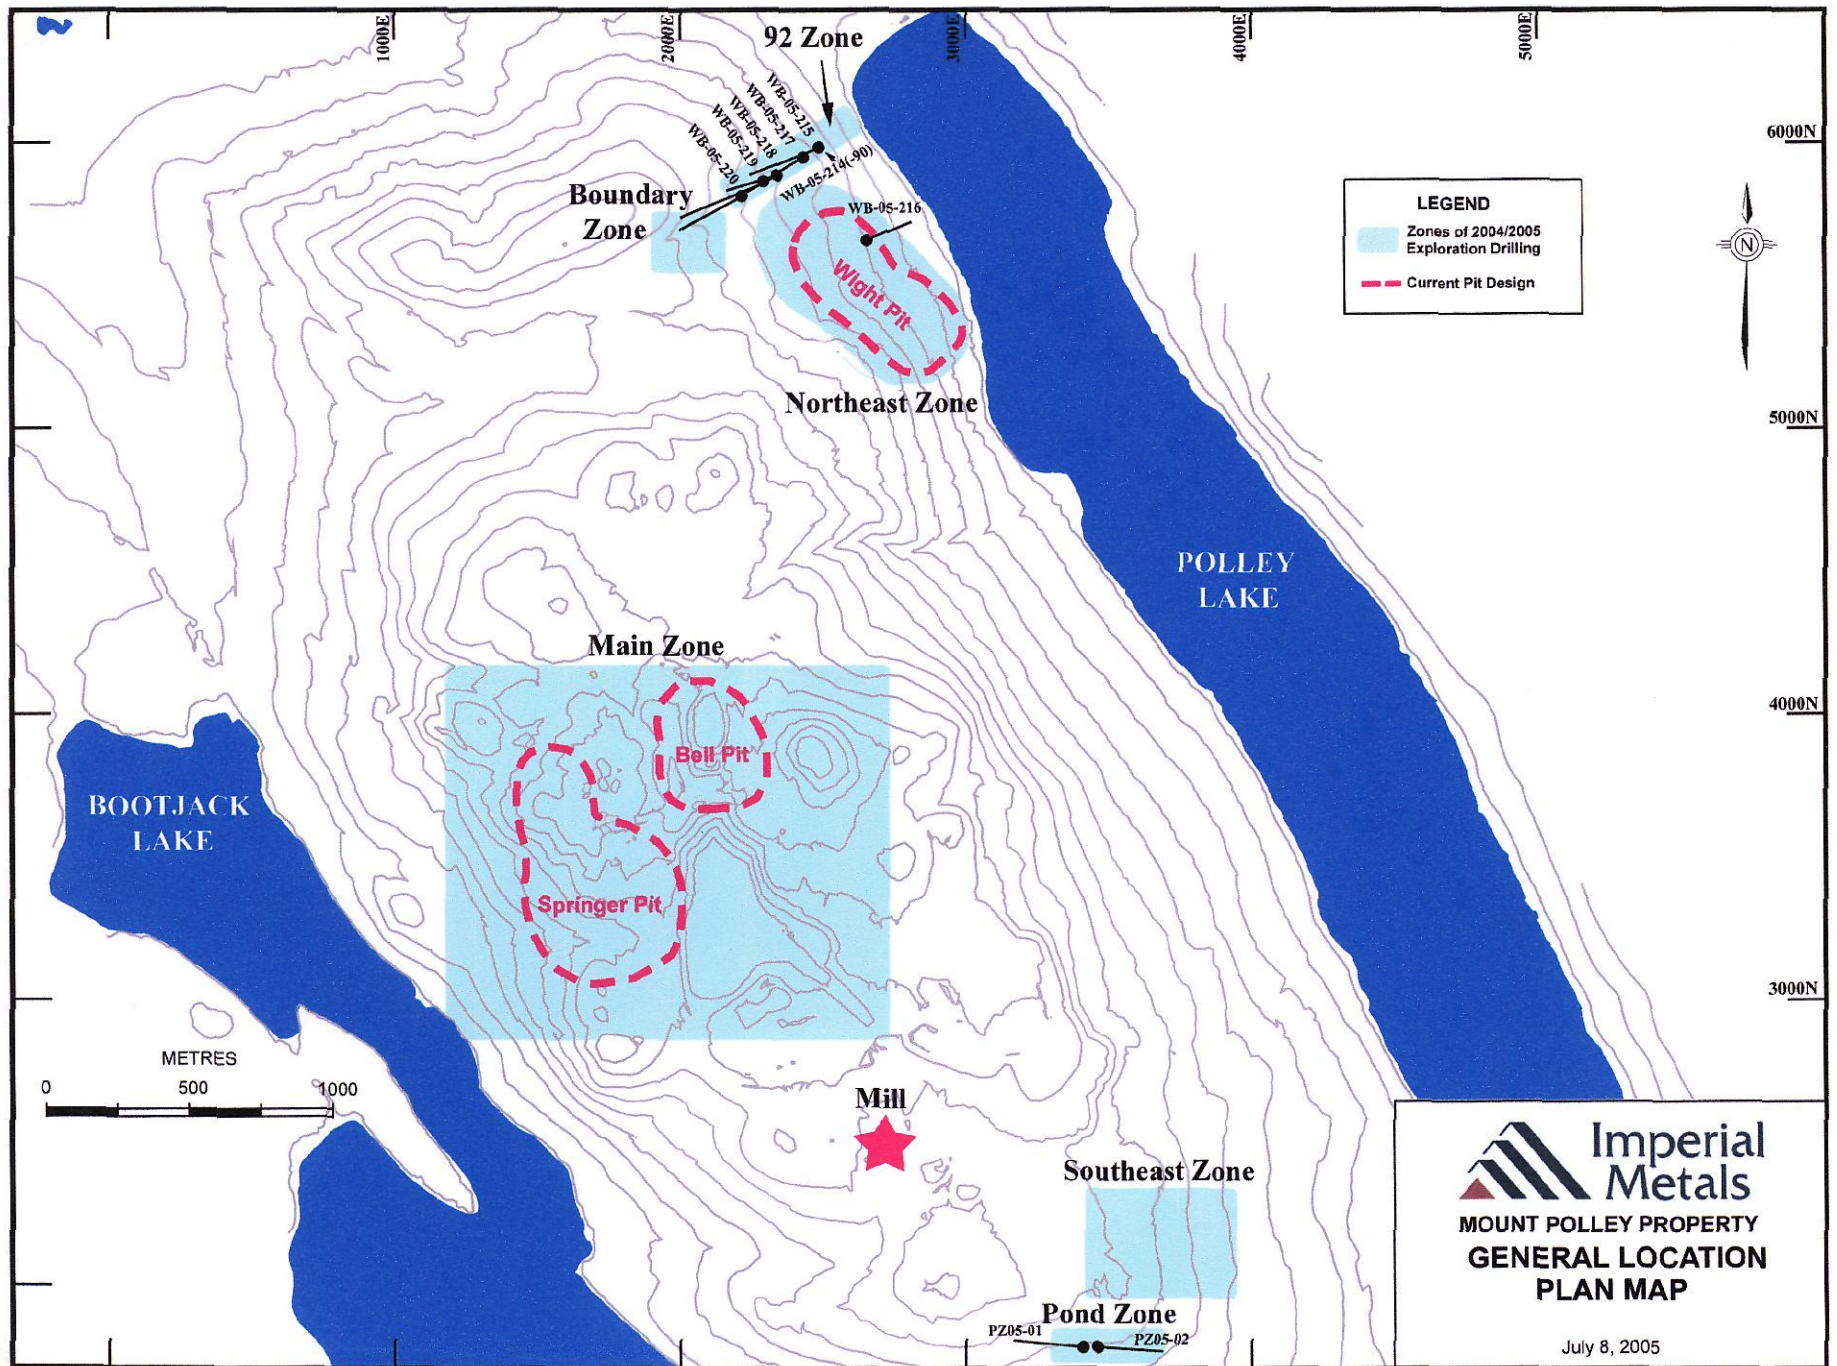

## Imperial Metals Corporation

Conceptual plan for mine re-opening

885595

*Imp. Metals' Website*

*From Cathro (Sept. 13/04): On 51047 @ MEM. SHR / Cathro (CIM Sept. 2004. ppt)*

WB → Mount Polley

**LEGEND**

- Diamond Drill Hole (current news release)
- Diamond Drill Hole (May 22 to Nov 2/2004)
- Diamond Drill Hole (up to May 21/2004)

Outline of July 2004 Feasibility Pit (Wight Pit)

**Imperial Metals**  
 MOUNT POLLEY PROPERTY  
 NORTHEAST ZONE  
 2003/2004 DRILL PLAN  
 December 6, 2004

**Imperial Metals**  
 MOUNT POLLEY PROPERTY  
 GENERAL LOCATION  
 PLAN MAP

July 8, 2005

**Imperial Metals**  
MOUNT POLLEY PROPERTY  
GENERAL LOCATION  
PLAN MAP

July 8, 2005

**Imperial Metals**  
**2005 Exploration Zones**

- Property Boundary
- Pits
- Exploration Zones
- Roads

0 250 500 1,000 1,500 2,000  
 Metres