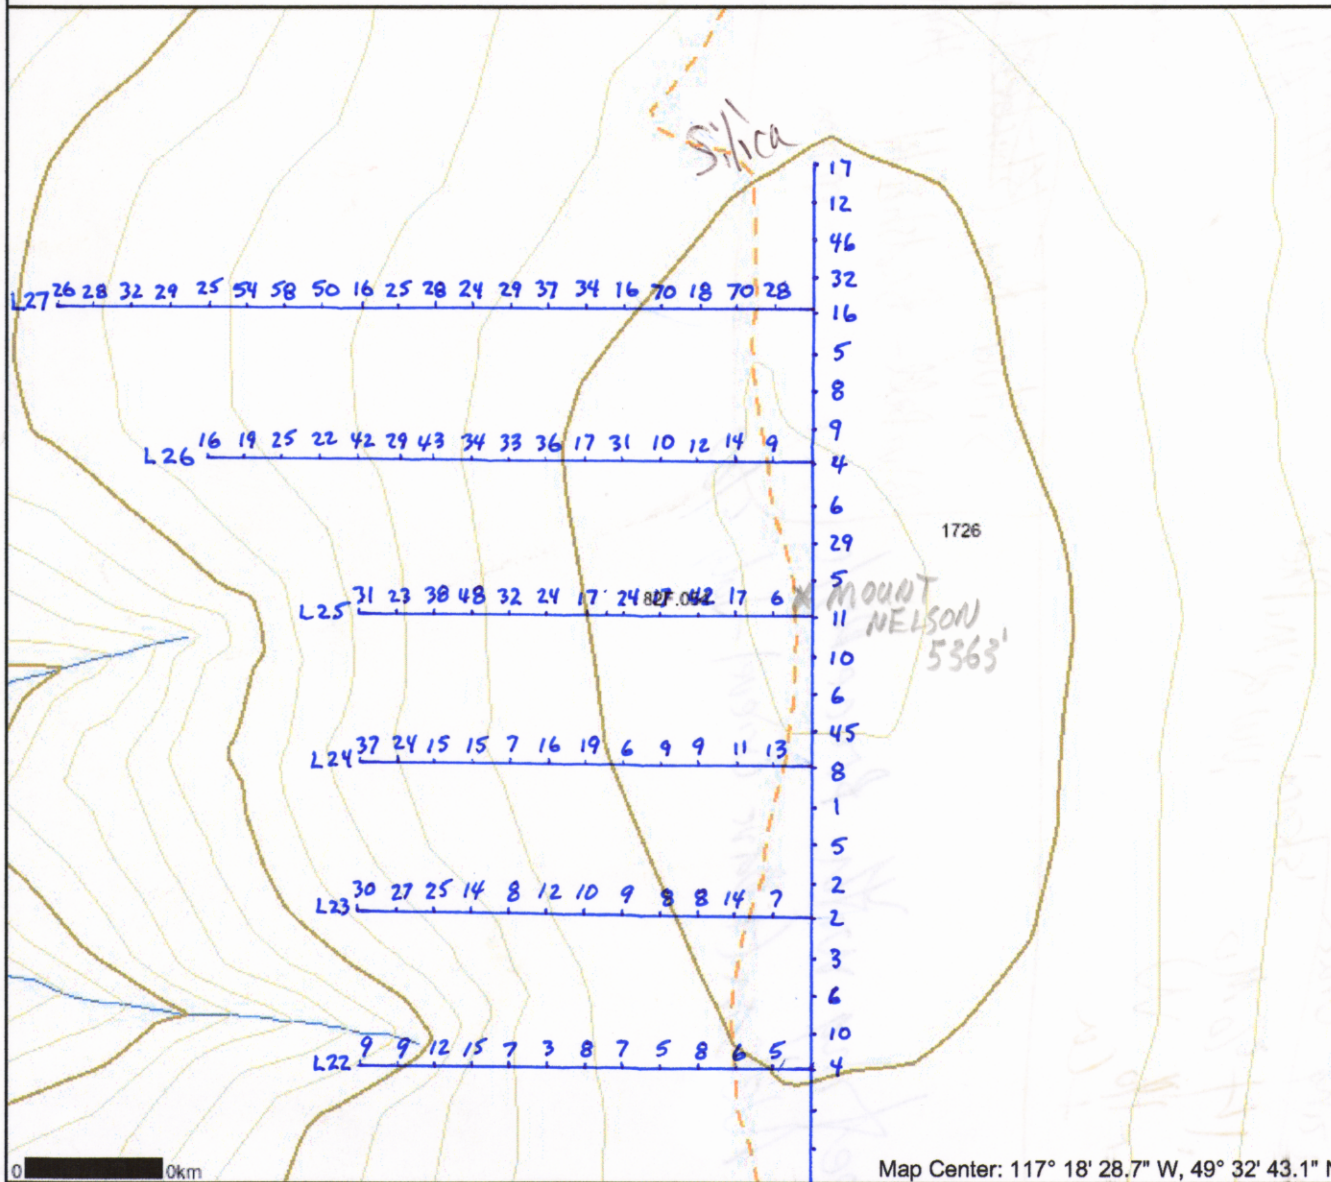

MT Nelson
85 →

885519

MT NELSON MOLY GEOCHEM PPM

Legend

- Indian Reserves
- National Parks
- Parks
- Reserves (Sites)
- Placer Claim Designation
- Placer Lease Designation
- No Staking Reserve
- Conditional Reserve
- Release Required Reserve
- Surface Restriction
- Recreation Area
- Others
- Mining Divisions
- Integrated Cadastral Fabric
- BCGS Grid
- Contours (TRIM)
- Contour - Index
- Contour - Index.Indefinite
- Contour - Index.Depression
- Contour - Index.Depression Indefinite
- Contour - Intermediate
- Contour - Intermediate.Indefinite
- Contour - Intermediate.Depression
- Contour - Intermediate.Depression Indefinite
- Area of Exclusion
- Area of Indefinite Contours
- Annotation (1:20K)
- Transportation - Points (TRIM)
- Helipad
- Transportation - Lines (TRIM)
- Airfield
- Airport
- Airstrip
- Airport.Abandoned
- Ferry Route
- Road (Gravel Undivided) - 1 Lane
- Road (Gravel Undivided) - 2 Lanes
- Road (Gravel Undivided) - U/C - 1 Lane
- Road (Gravel Undivided) - U/C - 2 Lanes
- Road (Paved Divided) - Not Elevated - 1 Lane Each Way
- Road (Paved Divided) - Not Elevated - 2 Lanes Each Way
- Road (Paved Divided) - U/C - Not Elevated - 2 Lanes Each Way
- Road (Paved Undivided) - Not Elevated - 1 Lane
- Road (Paved Undivided) - Not Elevated - 2 Lanes
- Road (Paved Undivided) - Not Elevated - 4 Lanes
- Road (Paved Undivided) - U/C - Not Elevated - 4 Lanes
- Road (Unimproved)
- Cut (Roadway)
- Embankment/Fill (Roadway)
- Trail
- Bridge - Foot

Scale: 1:5,000

DO NOT USE FOR NAVIGATION

Map Center: 117° 18' 28.7" W, 49° 32' 43.1" N

BL Zotoon

[From: Bruce Doyle, July 6/05]

MT. NELSON

Mo₂ tr. py + Qtz veins .14% Mo

Chris Wild

NE trend well att'd (ser./clay)

Navasota
- 'dealing with'

RGSi FI anomaly 430 ppm
+ W

road-accessible

* New discovery

Amazing Graze

.14% Mo
~ 1% W
+ Ca

'skarn' NW of 'McPhee'