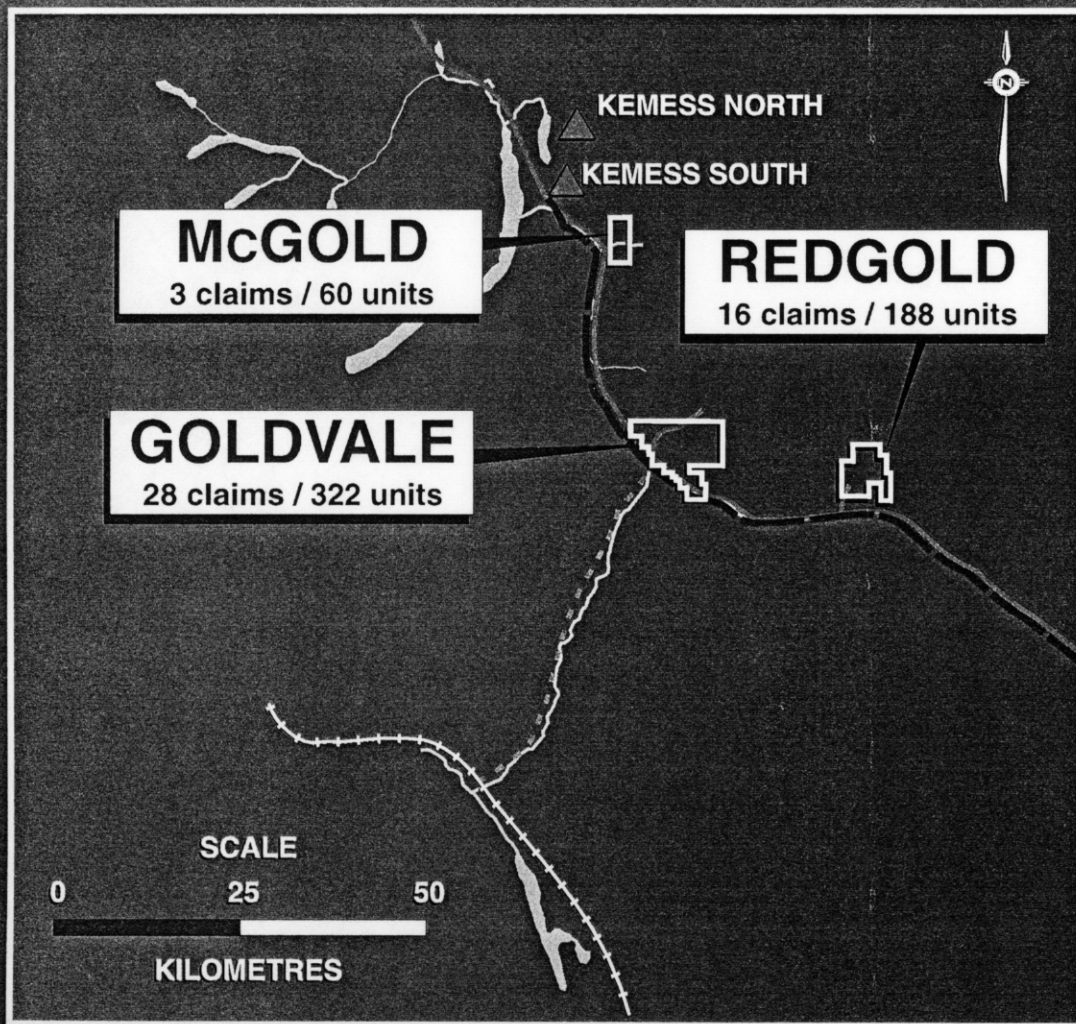

885329
McGold

LEGEND

- Hazelton Group
- Intrusive
- Takla Group
- Cache Creek Group
- Eam and Road River Groups
- Paleozoic Sediments (Includes Atan, Kechika, Lay Range Assemblage and Undivided Paleozoic Sediments)
- Fault
- Major Mines / Deposits
- Prospect

**CONSOLIDATED
NORTH COAST INDUSTRIES
LTD.**

Kemess Porphyry Gold - Copper District

**CLAIMS
REGIONAL GEOLOGY
AND
MINERAL DEPOSITS**

PROJECT LOCATIONS **NORTH COAST**