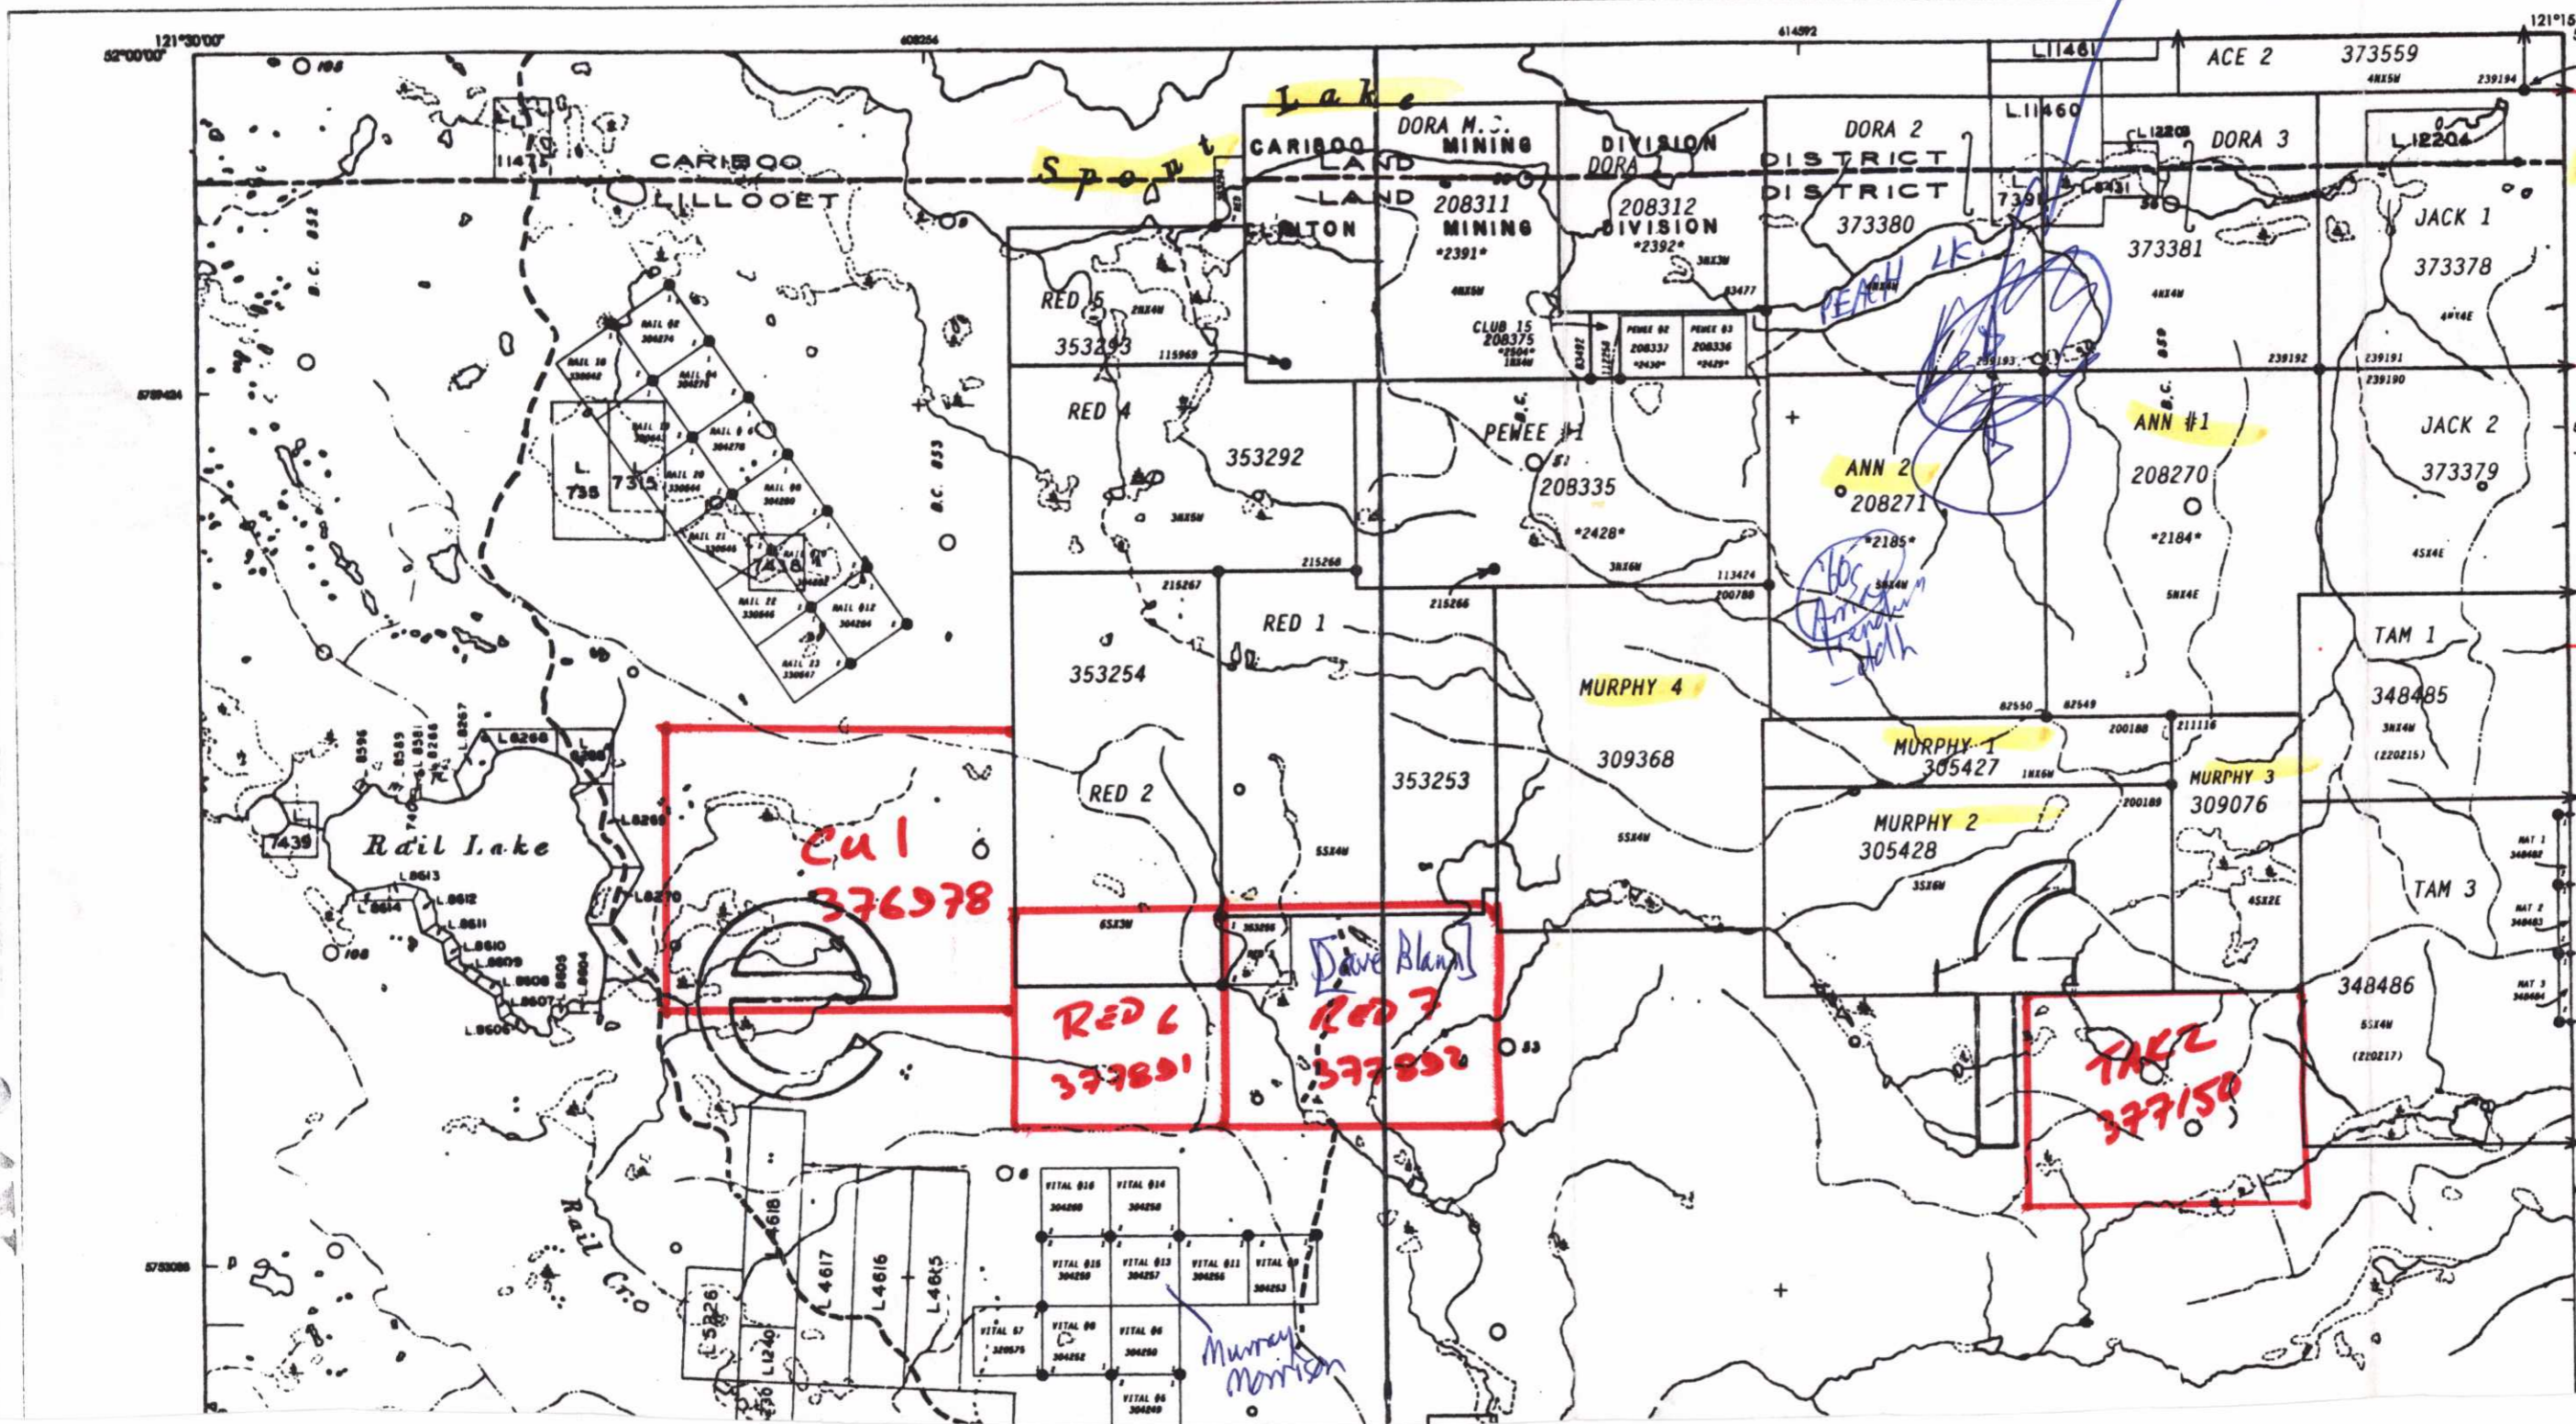

98 Zone (North Ann Zone) - area of current (2000) interest/ddh

LAC LA HACHE

BRITISH COLUMBIA

MINISTRY OF ENERGY AND MINES

**ENERGY AND MINERALS DIVISION
MINERAL TITLES BRANCH**

Andrew Molnar

June 2009

MINERAL TITLES REFERENCE

MAP 092P14W

U.T.M. ZONE 10

LAST MAP UPDATE: 2000 JAN 05

ORIGINAL PRODUCED AT 1:31 680

ADMINISTRATIVE AREAS

MINING DIVISIONS: CARIBOO, CLINTON

Lac La Hache

LAND DISTRICTS: 884734