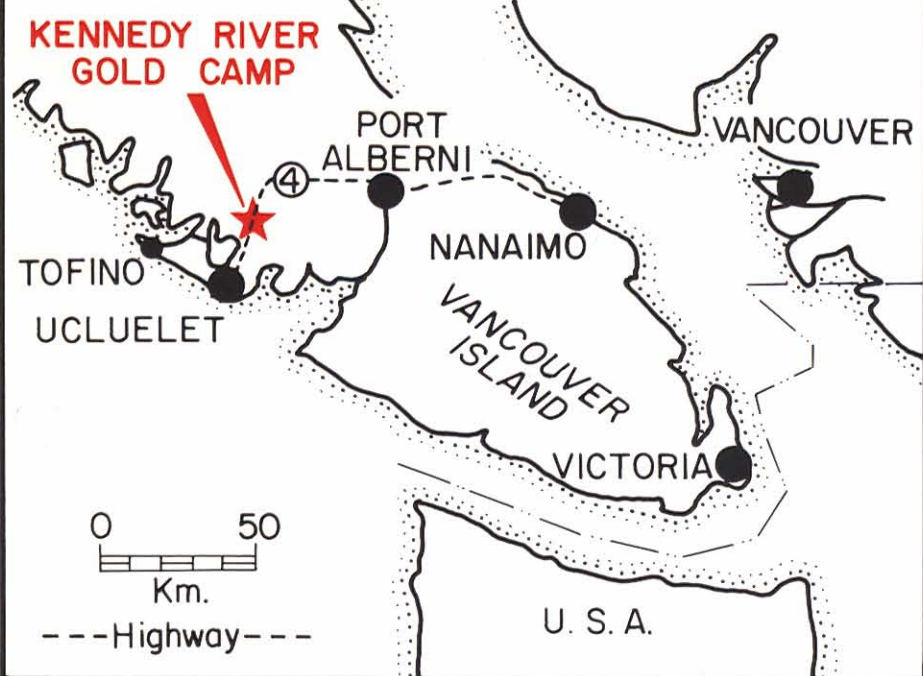

LOCATION MAP

KENNEDY RIVER GOLD CAMP
VANCOUVER ISLAND
BRITISH COLUMBIA, CANADA

INTERNATIONAL COAST MINERALS CORPORATION
NATIONWIDE GOLD MINES CORPORATION
GOLDEN SPINNAKER MINERALS CORPORATION
& ASSOCIATES

PROPERTY HOLDINGS

- INTERNATIONAL COAST MINERALS CORP.
- NATIONWIDE GOLD MINES CORP.
- GOLDEN SPINNAKER MINERALS CORP.
- ASSOCIATES
- KERR ADDISON MINES LTD.

PROJECTS

- TOMMY PROJECT
(International Coast Minerals Corporation — 40%)
(Kerr Addison Mines Ltd. — 60%)
- N.G.M. — G.S.M. PROJECTS
(Nationwide Gold Mines Corporation — 50%)
(Golden Spinnaker Minerals Corporation — 50%)

GEOLOGICAL LEGEND

- ① BEAR VEIN
- ② BLACK VEIN
- ③ SHACK II VEIN
- ④ JULIUS CREEK VEIN
- ⑤ ELITE VEIN
- ⑥ SHACK VEIN
- ⑦ TB VEIN
- ⑧ DOME VEIN
- ⑨ TOMMY VEIN
- ⚡ FAULTS

TOPOGRAPHIC LEGEND

- HIGHWAY
 - - - LOGGING ROADS (EXISTING)
 - · - · LOGGING ROADS UNDER CONSTRUCTION
 - LAKE
 - ⚡ RIVER
- Scale 1:50 000
- Miles 0 1 2
Metres 1000 0 1000 2000 3000
Yards 1000 0 1000 2000 3000

This map is for information purposes only. It has been compiled from information believed reliable, actual locations of claims and ownership are not guaranteed.

884544