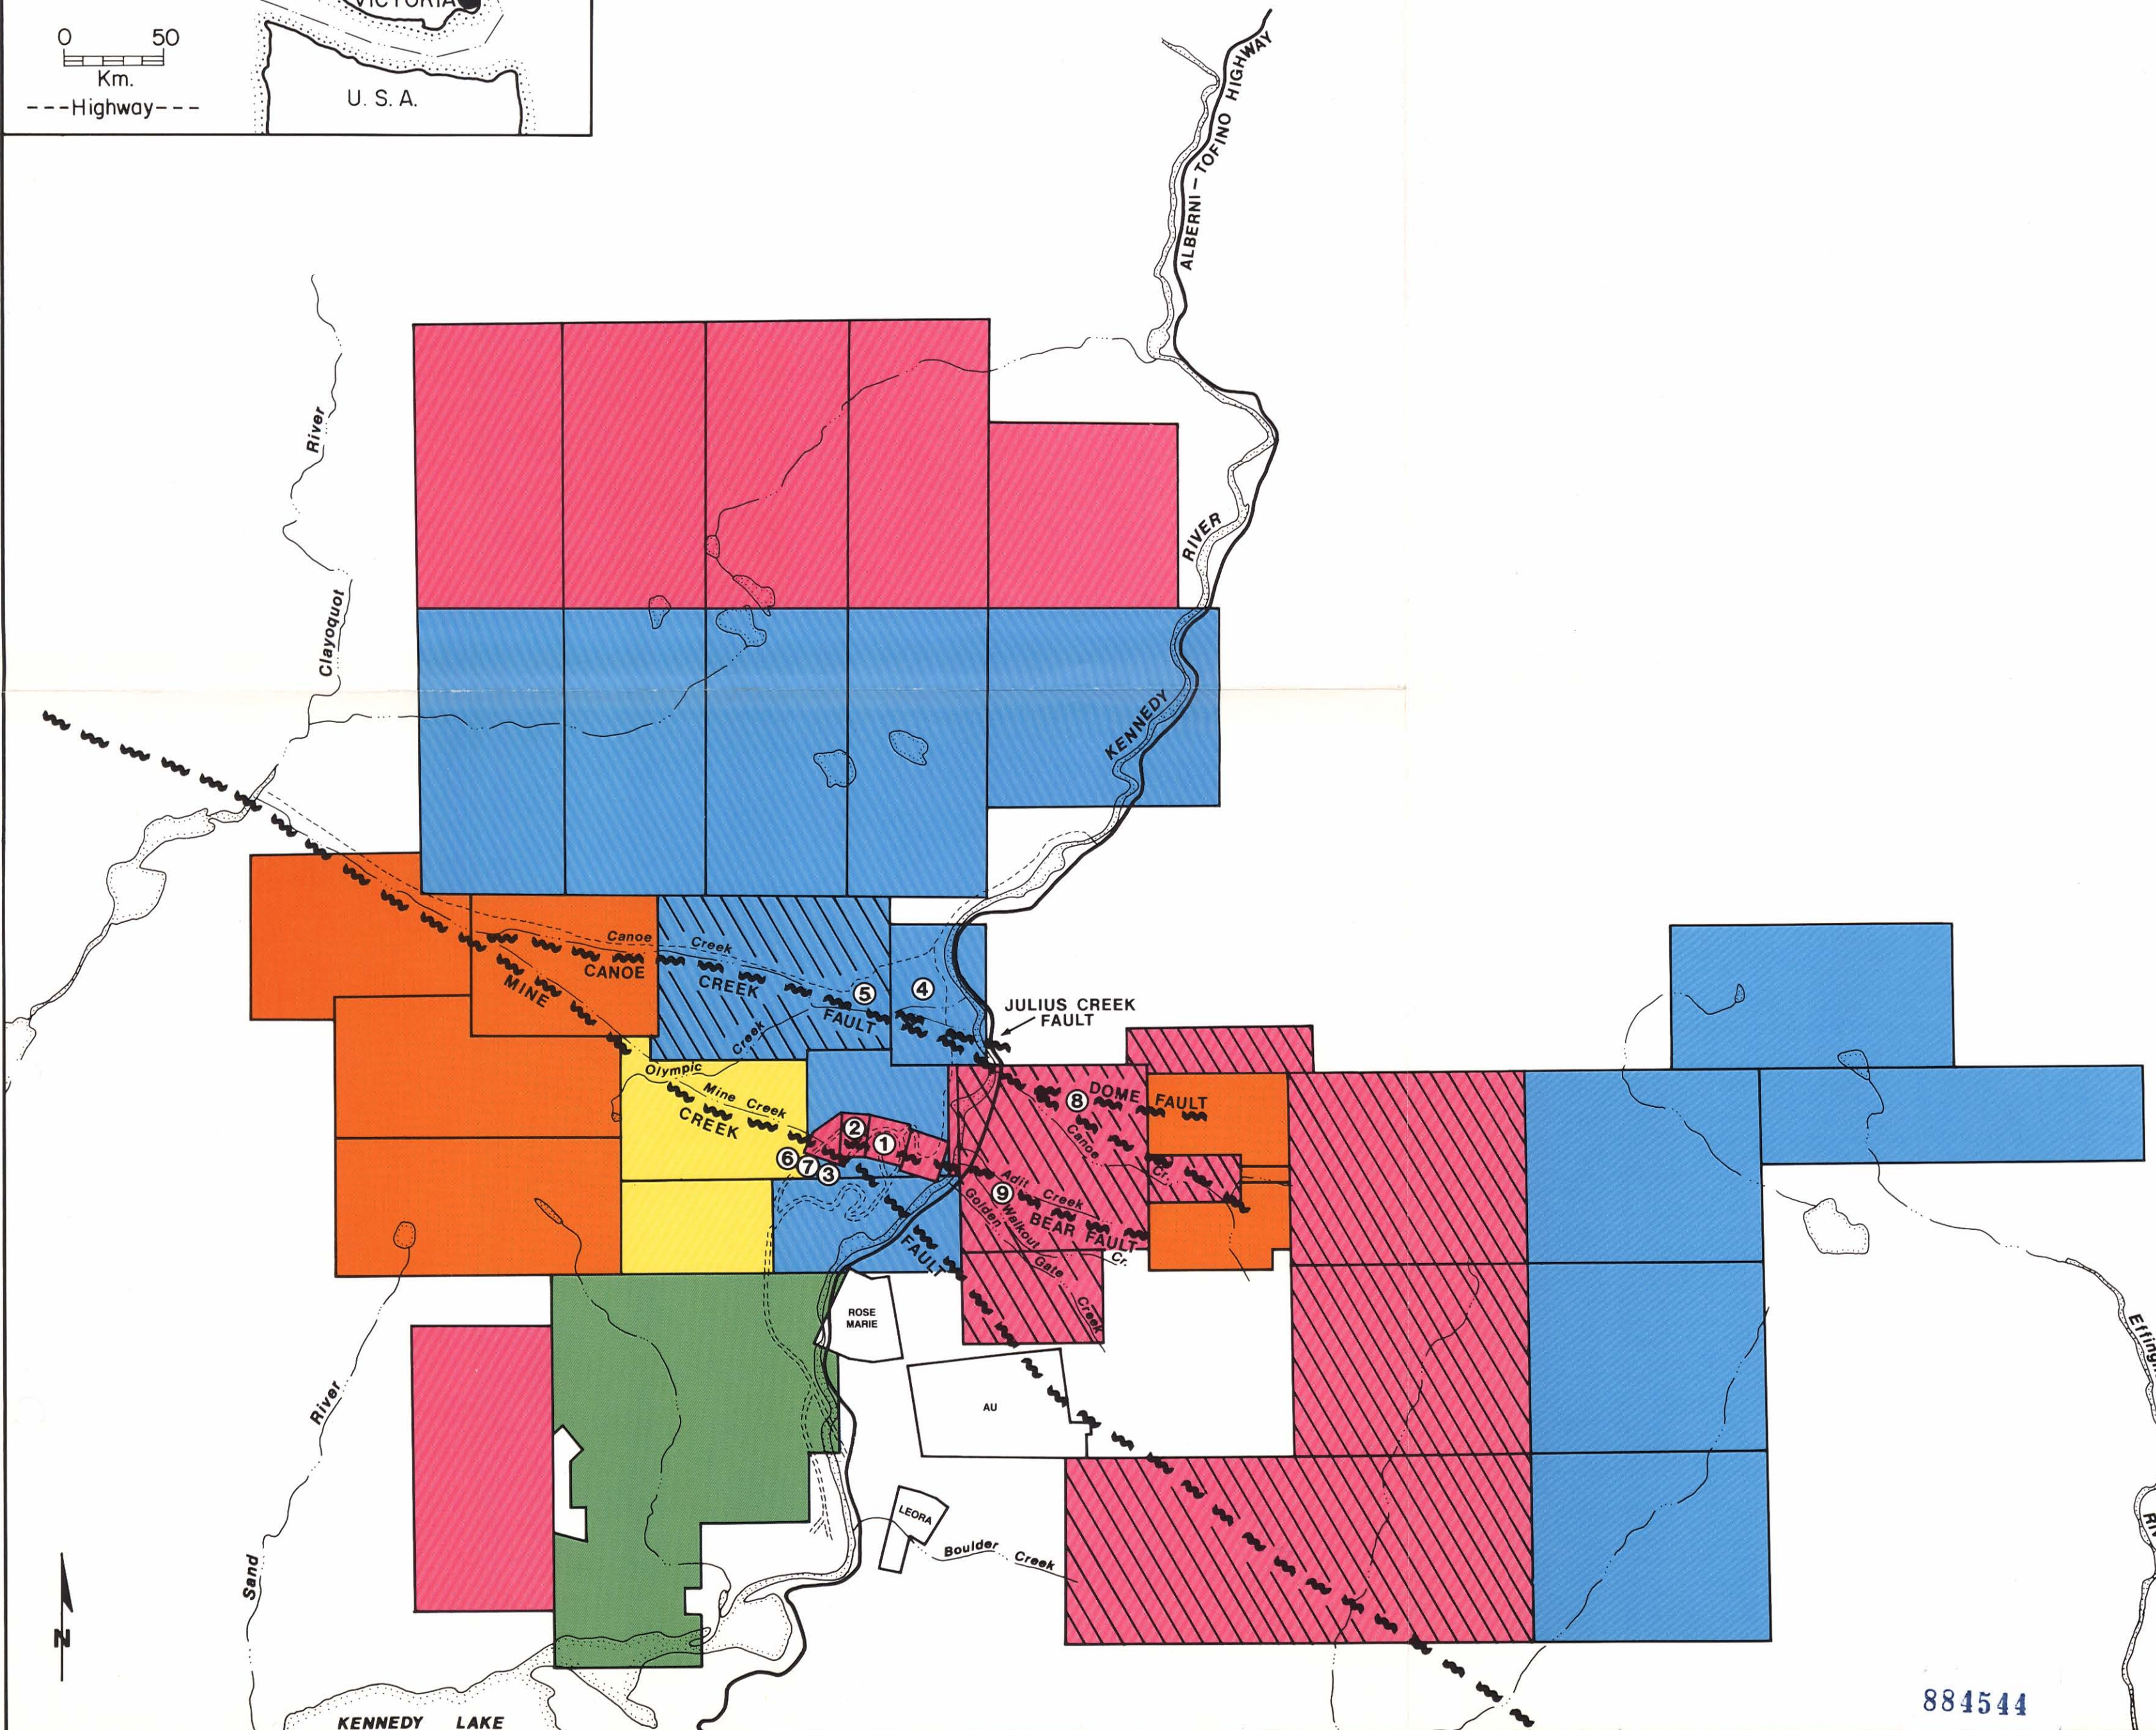

LOCATION MAP

KENNEDY RIVER GOLD CAMP
VANCOUVER ISLAND
BRITISH COLUMBIA, CANADA

INTERNATIONAL COAST MINERALS CORPORATION
NATIONWIDE GOLD MINES CORPORATION
GOLDEN SPINNAKER MINERALS CORPORATION
& ASSOCIATES

PROPERTY HOLDINGS

- INTERNATIONAL COAST MINERALS CORP.
- NATIONWIDE GOLD MINES CORP.
- GOLDEN SPINNAKER MINERALS CORP.
- ASSOCIATES
- KERR ADDISON MINES LTD.

PROJECTS

- TOMMY PROJECT
(International Coast Minerals Corporation — 40%)
(Kerr Addison Mines Ltd. — 60%)
- N.G.M. — G.S.M. PROJECTS
(Nationwide Gold Mines Corporation — 50%)
(Golden Spinnaker Minerals Corporation — 50%)

GEOLOGICAL LEGEND

- ① BEAR VEIN
- ② BLACK VEIN
- ③ SHACK II VEIN
- ④ JULIUS CREEK VEIN
- ⑤ ELITE VEIN
- ⑥ SHACK VEIN
- ⑦ TB VEIN
- ⑧ DOME VEIN
- ⑨ TOMMY VEIN
- ⚡ FAULTS

TOPOGRAPHIC LEGEND

- HIGHWAY
 - - - LOGGING ROADS (EXISTING)
 - · - · LOGGING ROADS UNDER CONSTRUCTION
 - LAKE
 - ⚡ RIVER
- Scale 1:50 000
- Miles 0 1 2
Metres 1000 0 1000 2000 3000
Yards 1000 0 1000 2000 3000

This map is for information purposes only. It has been compiled from information believed reliable, actual locations of claims and ownership are not guaranteed.

884544