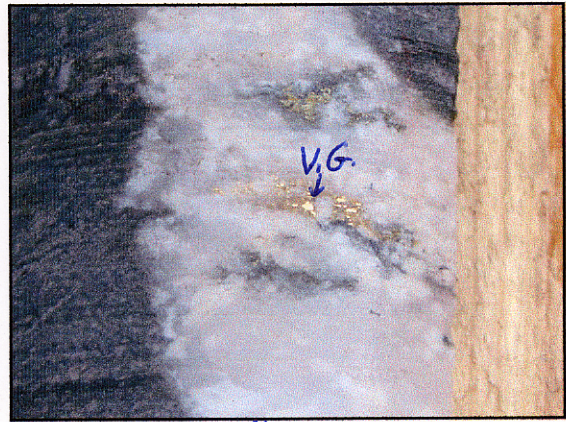

Highly
alt'd
(kspars)
+ py
(+Au)

Silver King Porphyry with
magnetite veinlets

kspars - stained

'Sheeted' Qtz. veins in SK Porphyry

Native gold in quartz veins in SK Porphyry

Native Gold
(Starlight vein occurrence in volcs.)