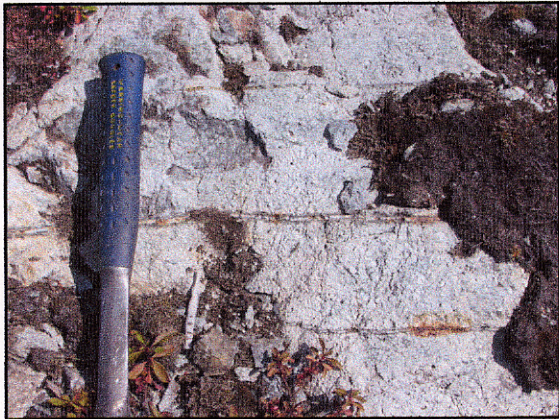

Highly
alt'd
(kspars)
+ py
(+Au)

Silver King Porphyry with
magnetite veinlets

kspars - stained

'Sheeted' Qtz. veins in SK Porphyry

Native gold in quartz veins in SK Porphyry

Native Gold
(Starlight vein occurrence in volcs.)