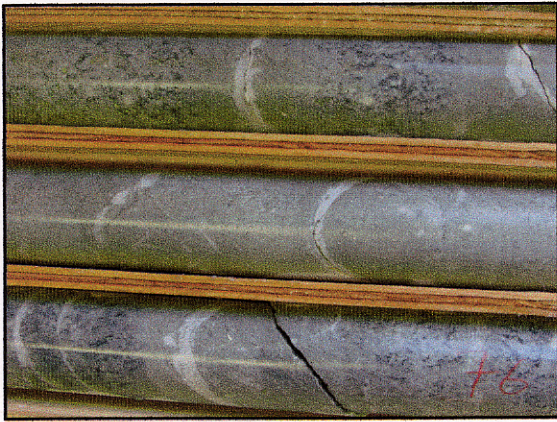

KENA

884528

To: Tom Schroeter
From: Jim Logan
Sept. 25/02

Alt'd

Fresh

Intrusive

Volcs.

No
grade
(alt'd)

Highly
alt'd
(kspars)
+ py
(+Au)

Silver King Porphyry with
magnetite veinlets

kspars - stained

'Sheeted' Qtz. veins in SK Porphyry

Native gold in quartz veins in SK Porphyry

Native Gold
(Starlight vein occurrence in volcs.)