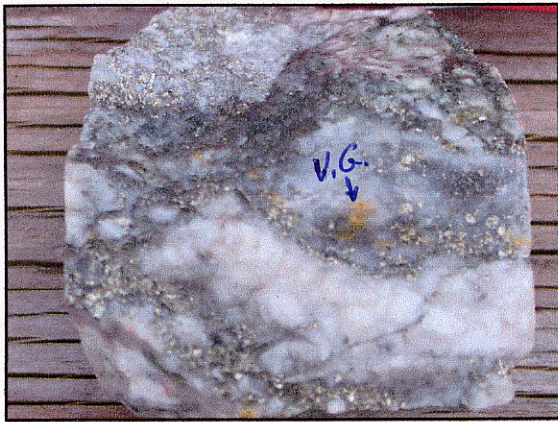

Highly
alt'd
(kspars)
+ py
(+Au)

Silver King Porphyry with
magnetite veinlets

kspars - stained

'Sheeted' Qtz. veins in SK Porphyry

Native gold in quartz veins in SK Porphyry

Native Gold
(Starlight vein occurrence in volcs.)