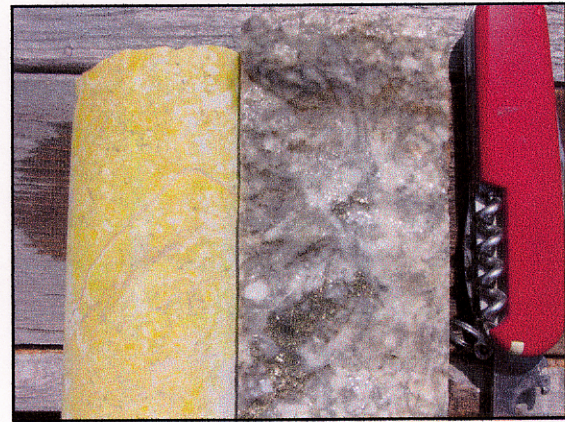

KENA

884528

To: Tom Schroeter
From: Jim Logan
Sept. 25/02

Alt'd

Fresh

Intrusive

Volcs.

No
grade
(alt'd)

Highly
alt'd
(kspars)
+ py
(+Au)

Silver King Porphyry with
magnetite veinlets

kspars - stained

'Sheeted' Qtz. veins in SK Porphyry

Native gold in quartz veins in SK Porphyry

Native Gold
(Starlight vein occurrence in volcs.)