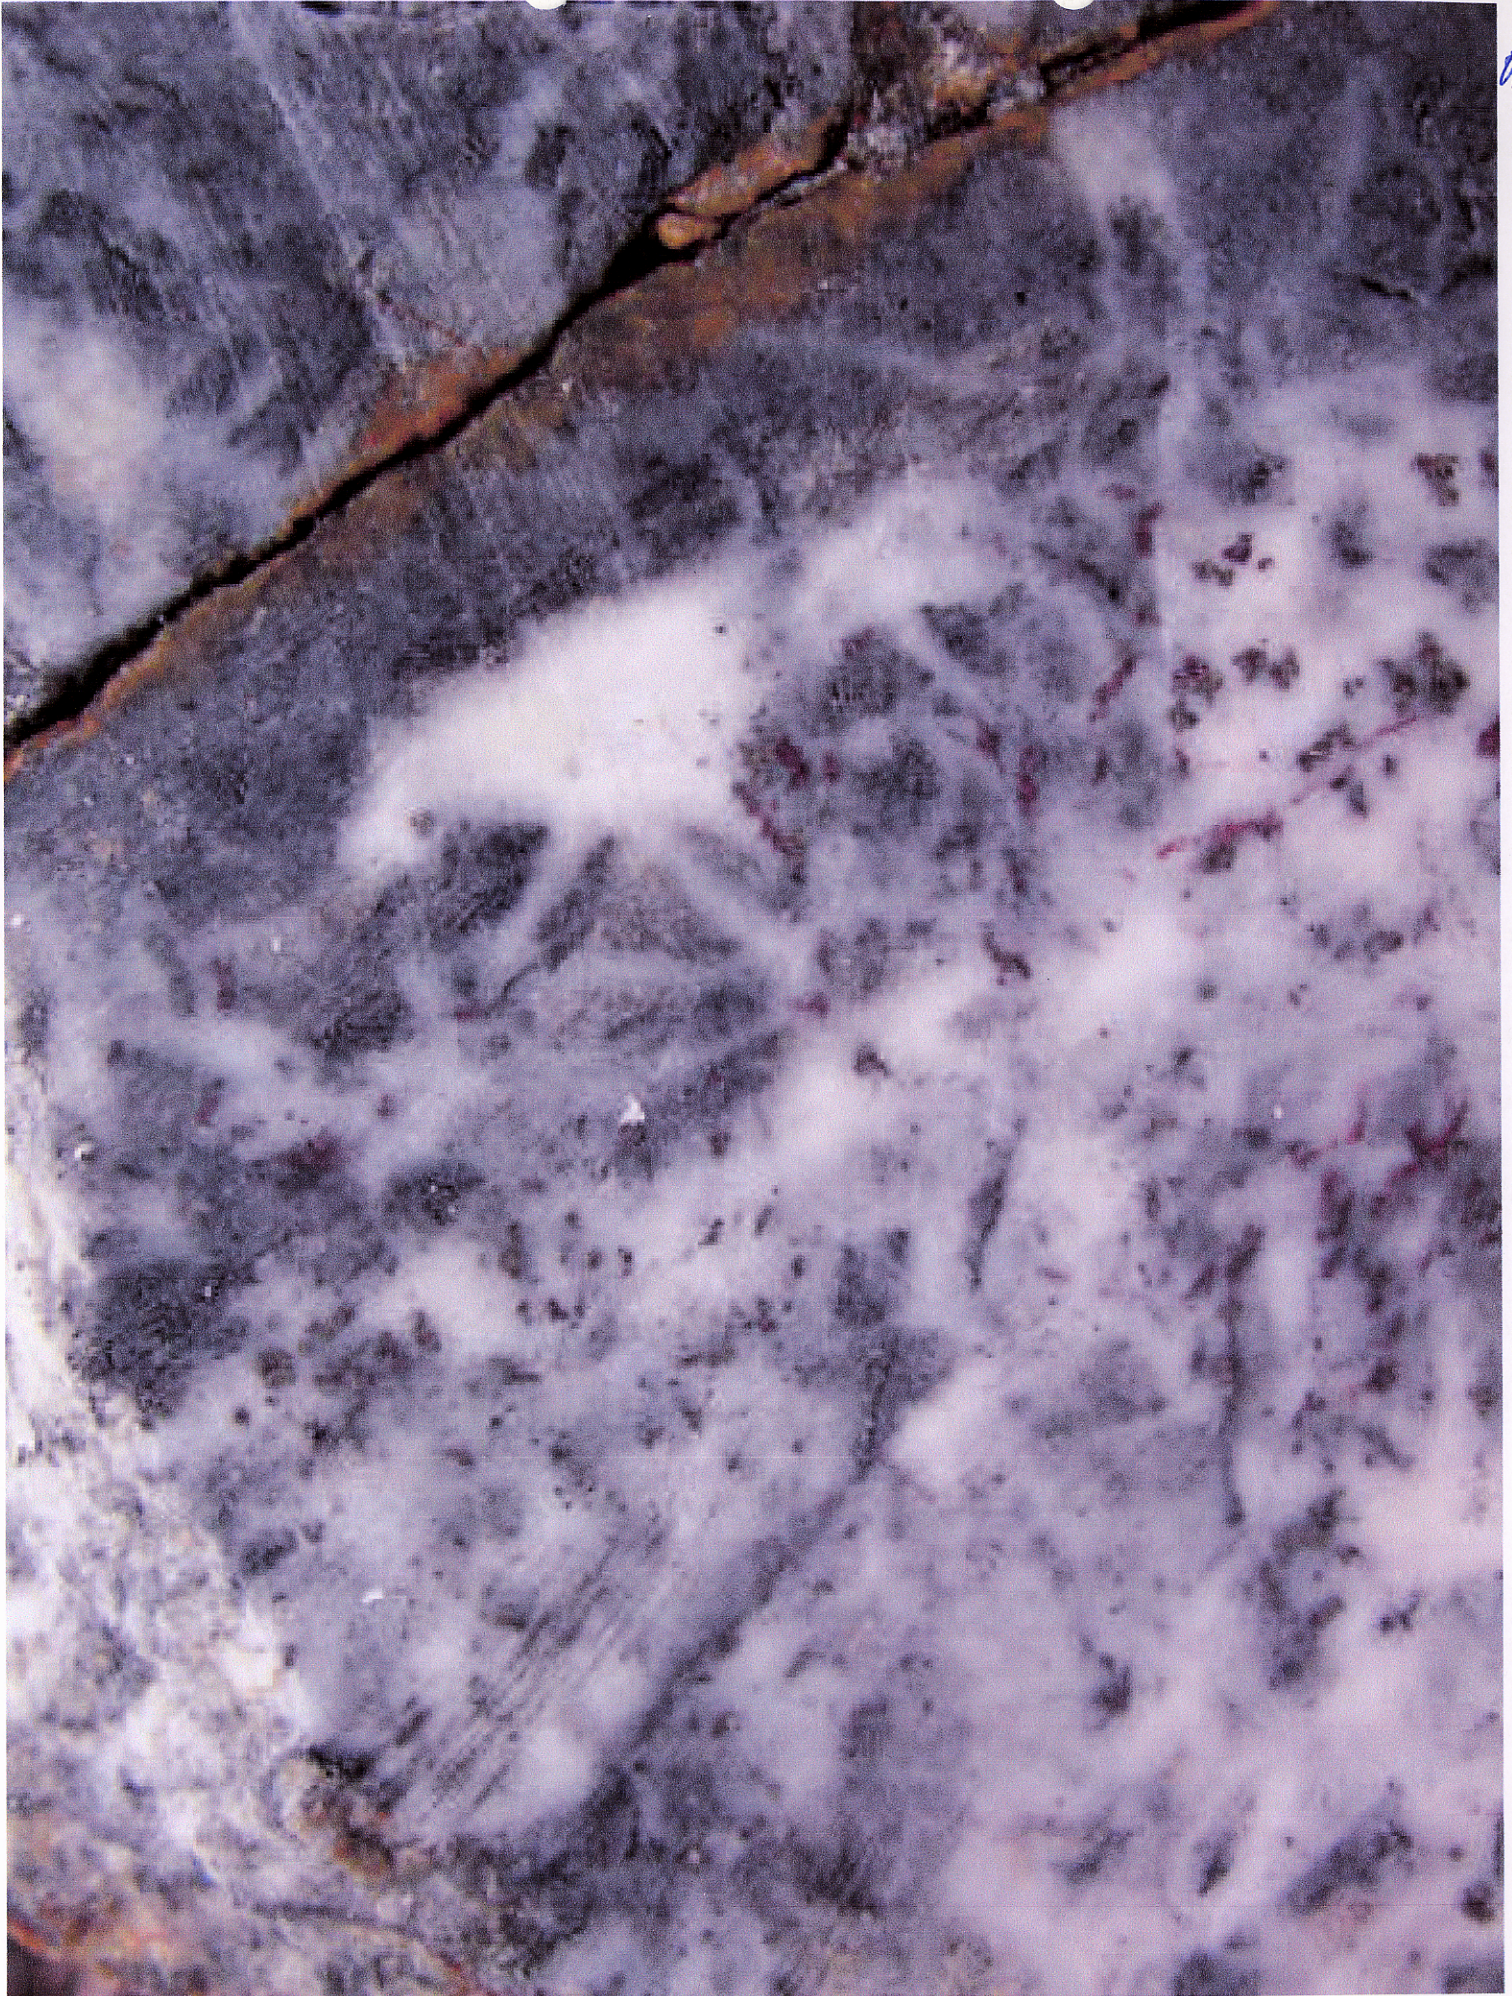

884420
Jim May Creek

→ Jim May
Ck.

01/01/06

Schroeter, Tom EMPR:EX

From: Schroeter, Tom EMPR:EX
Sent: Fri, October 6, 2006 2:19 PM
To: 'CJL Enterprises LTD'
Subject: RE: Photo of Ruby Silver

Thanks, Chris - lookin' good! No rush on the Map. Just would like to have a copy available to help 'promote' opportunities'. Great Fall weather run down here - hope it's been the same up there.

From: CJL Enterprises LTD [mailto:CJLLTD@telus.net]
Sent: Fri, October 6, 2006 2:08 PM
To: Schroeter, Tom EMPR:EX
Subject: Photo of Ruby Silver

Hello Tom,

Though you may find Lorne's newest photo from Jimmay Creek interesting, he is going to forward me photos of the native silver as well. I will be sending a map of properties for option as soon as I have it completed.