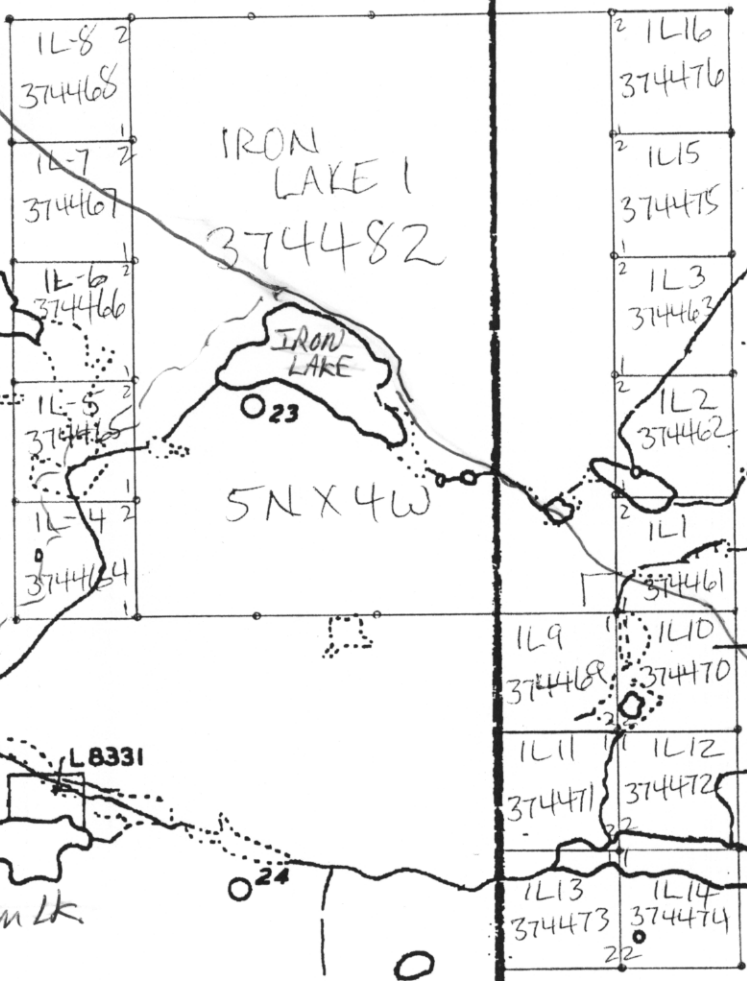

IRON LAKE
QUESNEL

1,250,000
[BOWAPARTE LAKE]

May 10/00

884279

Iron Lake

120° 54' +
1 57' 57'

IRON LAKE 1
374482

5N X 4W

IRON LAKE

May 10/00
92 P / 15 W
[BONAPARTE LR]

ROAD

Susan Lk

Judy Lk

Roger L.

Eagle Ck.

1:50,000

TRANSMISSION