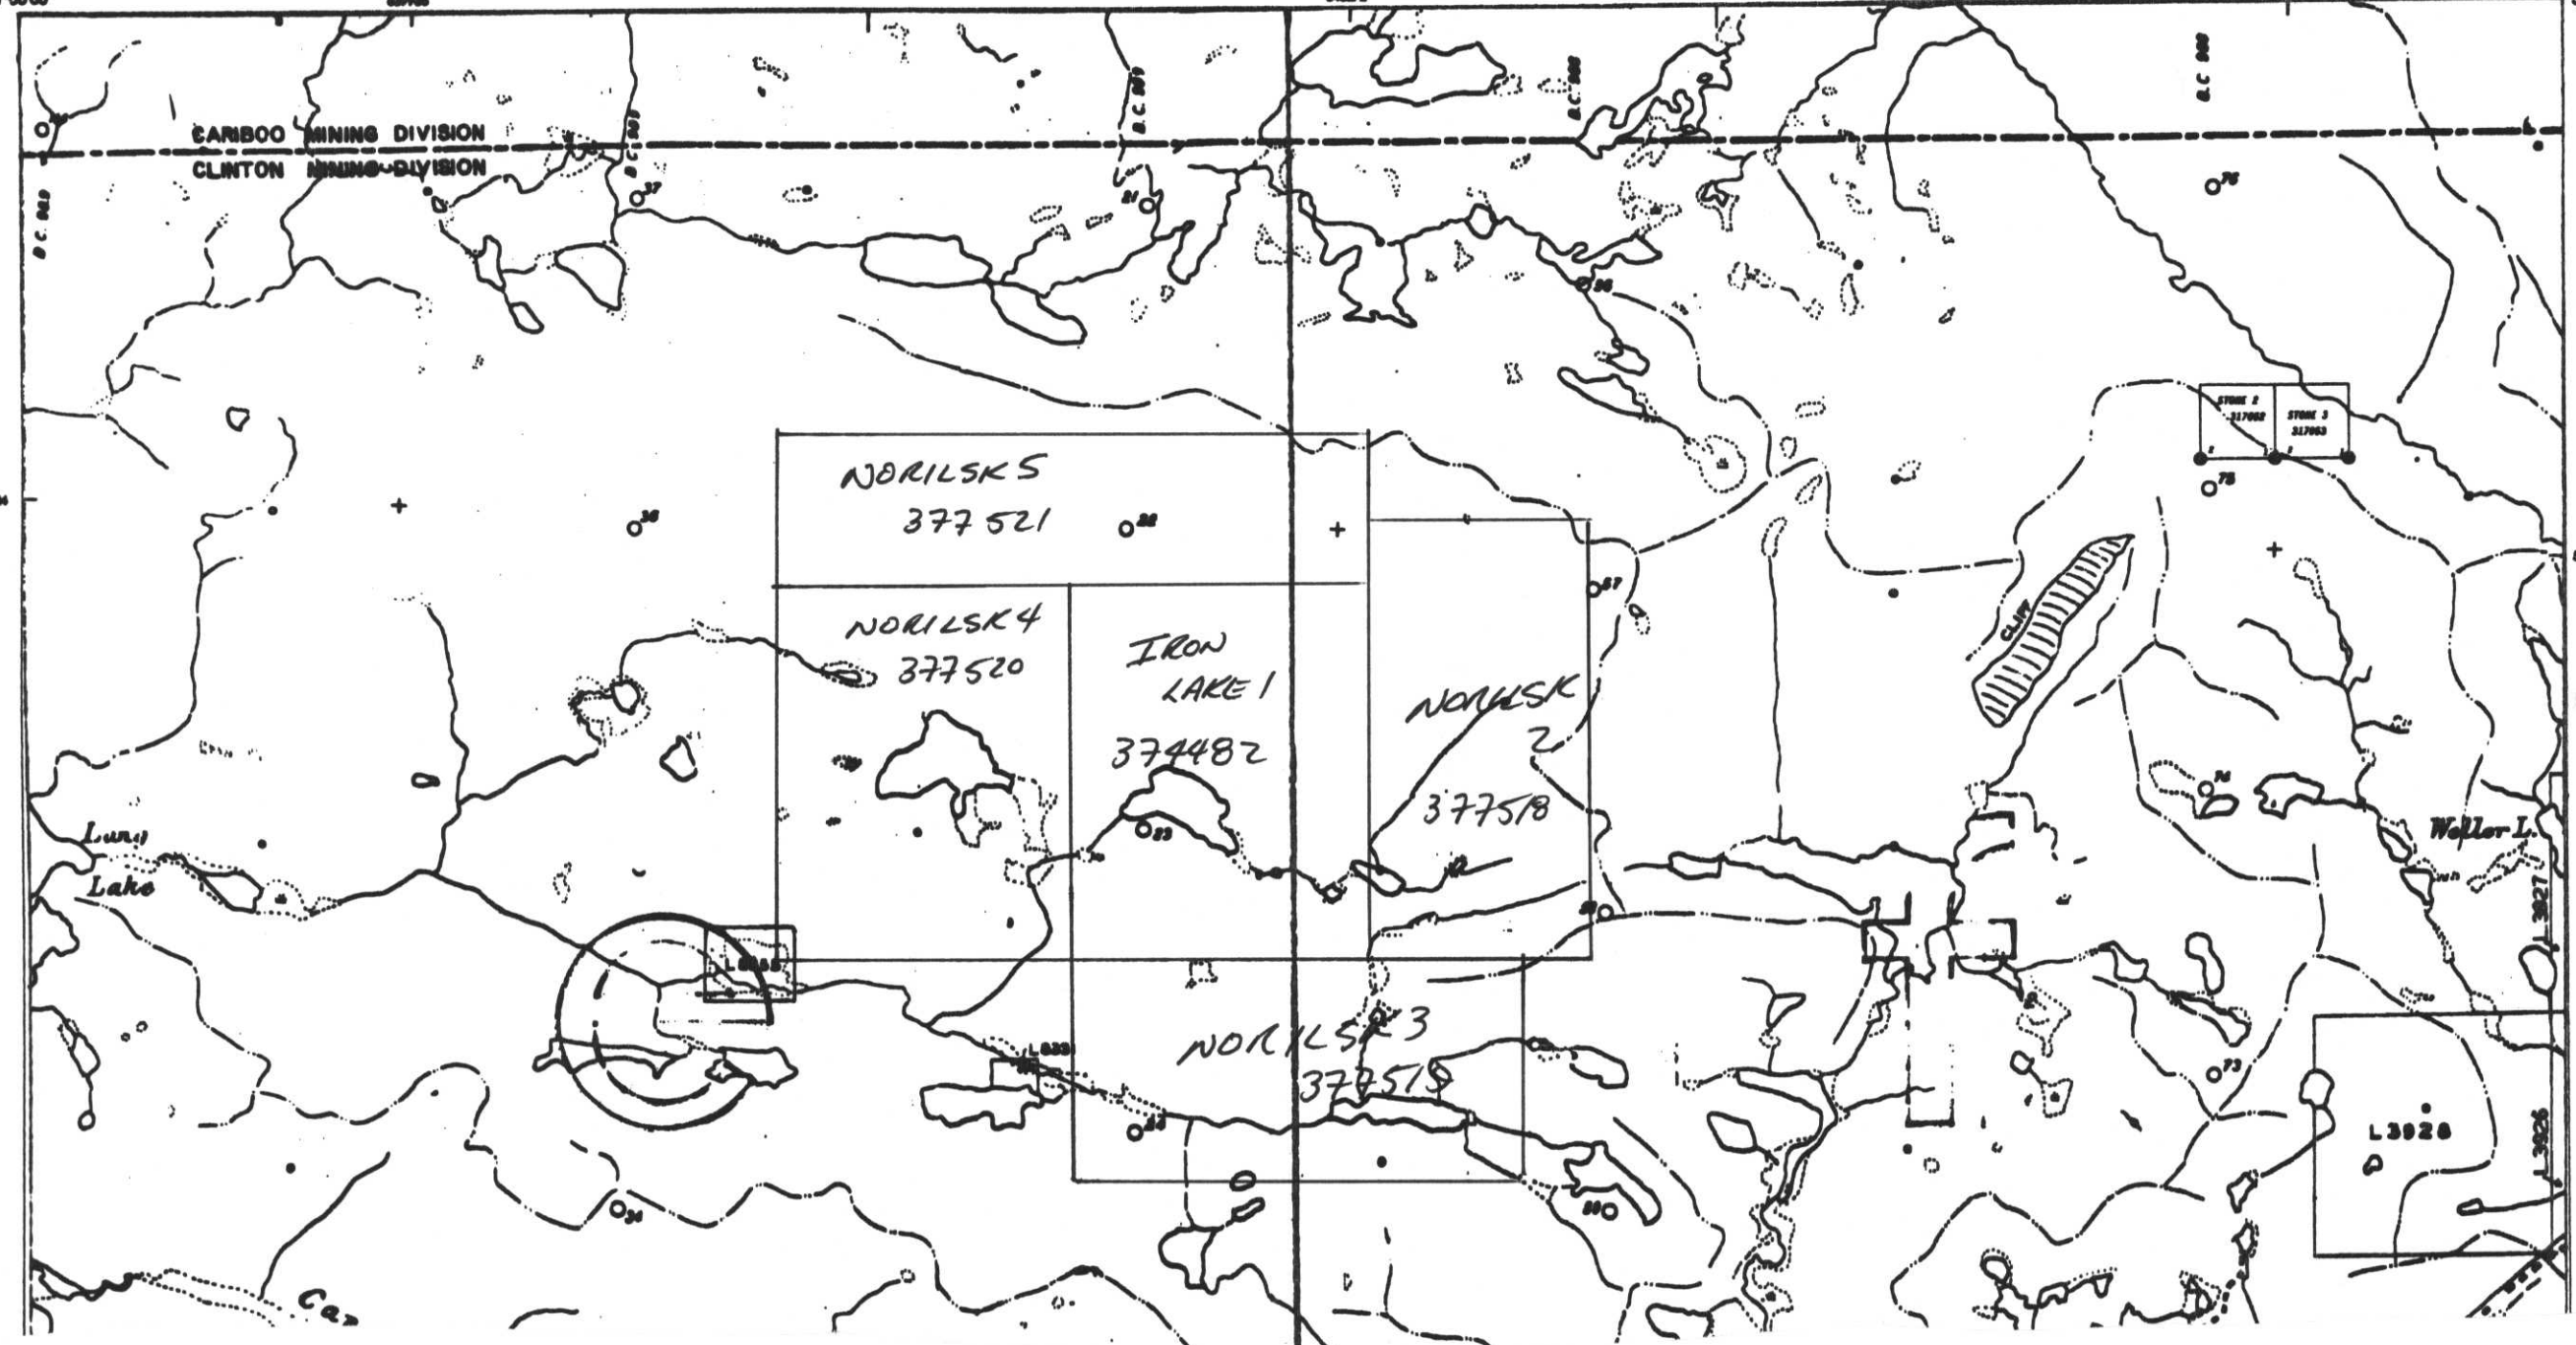

121°00'00" 120°45'00" 82°00'00" 82°00'00"

CARIBOO MINING DIVISION
CLINTON MINING DIVISION

Iron Lk.

BRITISH COLUMBIA

MINISTRY OF ENERGY AND MINES

ENERGY AND MINERALS DIVISION

MINERAL TITLES BRANCH

MINERAL TITLES REFERENCE

MAP 092P15W

U.T.M. ZONE 10

LAST MAP UPDATE: 1999 AUG 06

ORIGINAL PRODUCED AT 1:31 680

ADMINISTRATIVE AREAS

MINING DIVISIONS: CARIBOO, CLINTON

Iron Lake
884276

June '00