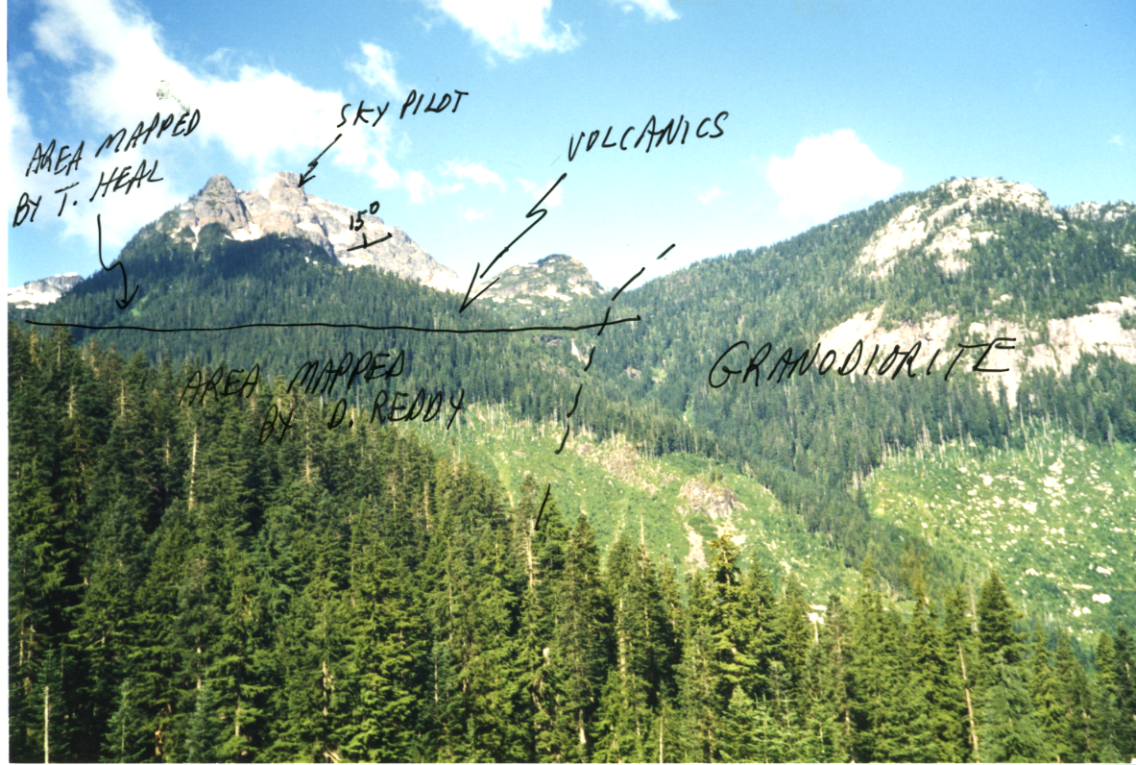

AREA MAPPED  
BY T. HEAL

SKY PILOT

VOLCANICS

15°

AREA MAPPED  
BY D. REDDY

GRANODIORITE

20.

X

July 87.

Indian River

884244