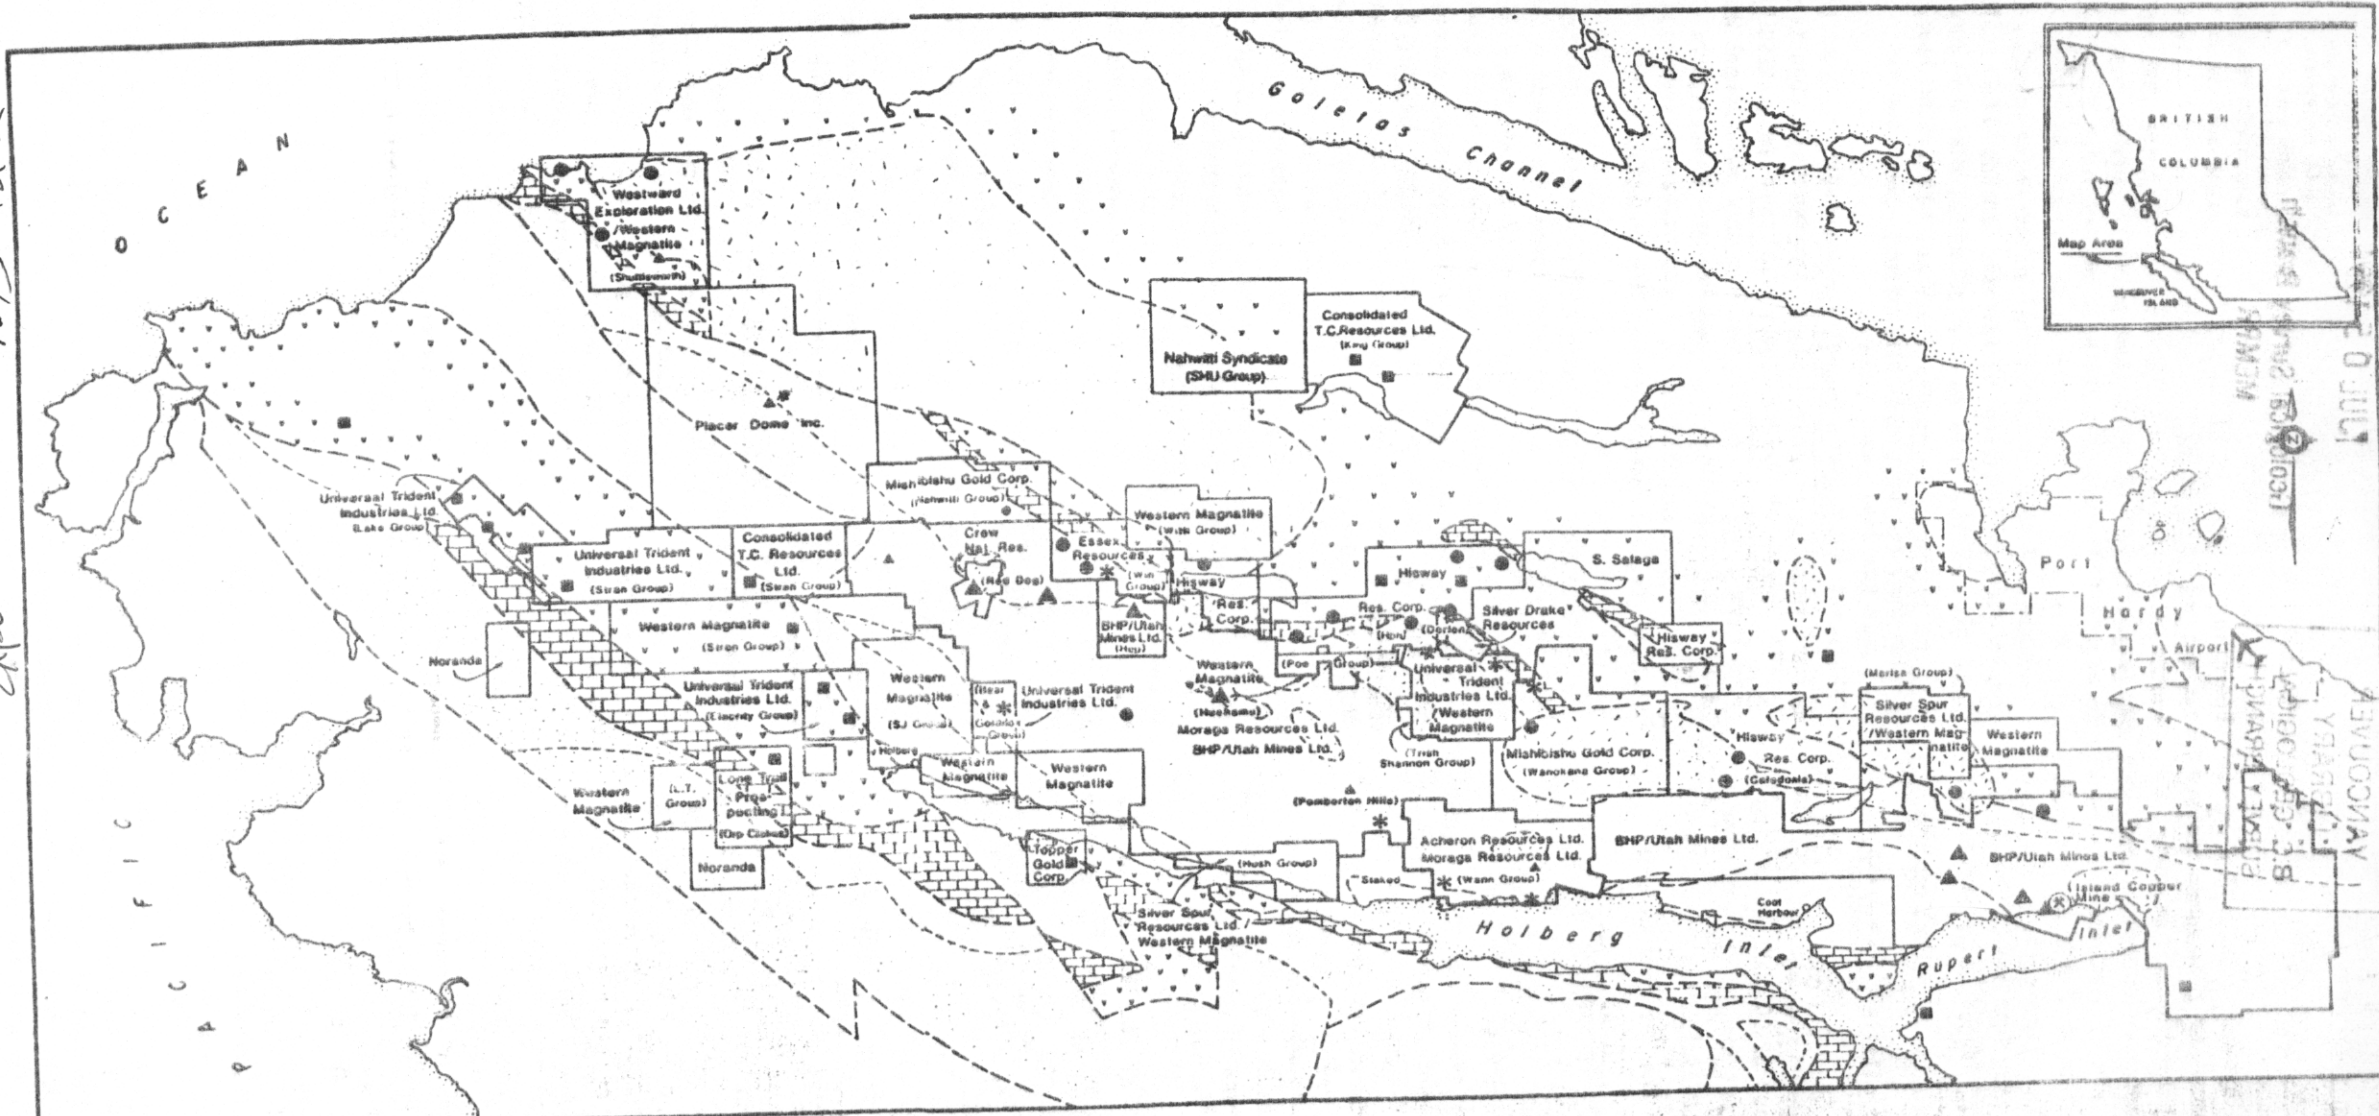

July 19/

NTS 922

834183  
EXP

**PROPERTY LOCATION MAP**  
**NORTHERN VANCOUVER ISLAND MINERAL BELT**  
 SHOWING  
**PORPHYRY - SKARN - MASSIVE SULPHIDE DISTRIBUTION**

**Windarra Group of Companies**  
 Suite 1020, 608 Granville Street  
 The Stock Exchange Tower  
 P.O. Box 10339, Pacific Centre  
 Vancouver, British Columbia V7Y 1G5  
 TEL: (604) 686-1606  
 FAX: (604) 686-7034

- Cretaceous Sediments
- Sonanza Volcanics and Parsons Bay Sediments
- Quatsino Limestone
- Karmutsen Volcanics
- Jurassic Intrusives

- PORPHYRY COPPER MINERALIZATION
- SKARN MINERALIZATION
- COPPER IN VOLCANICS
- BEDDED PYRITE AND MASSIVE SULPHIDES