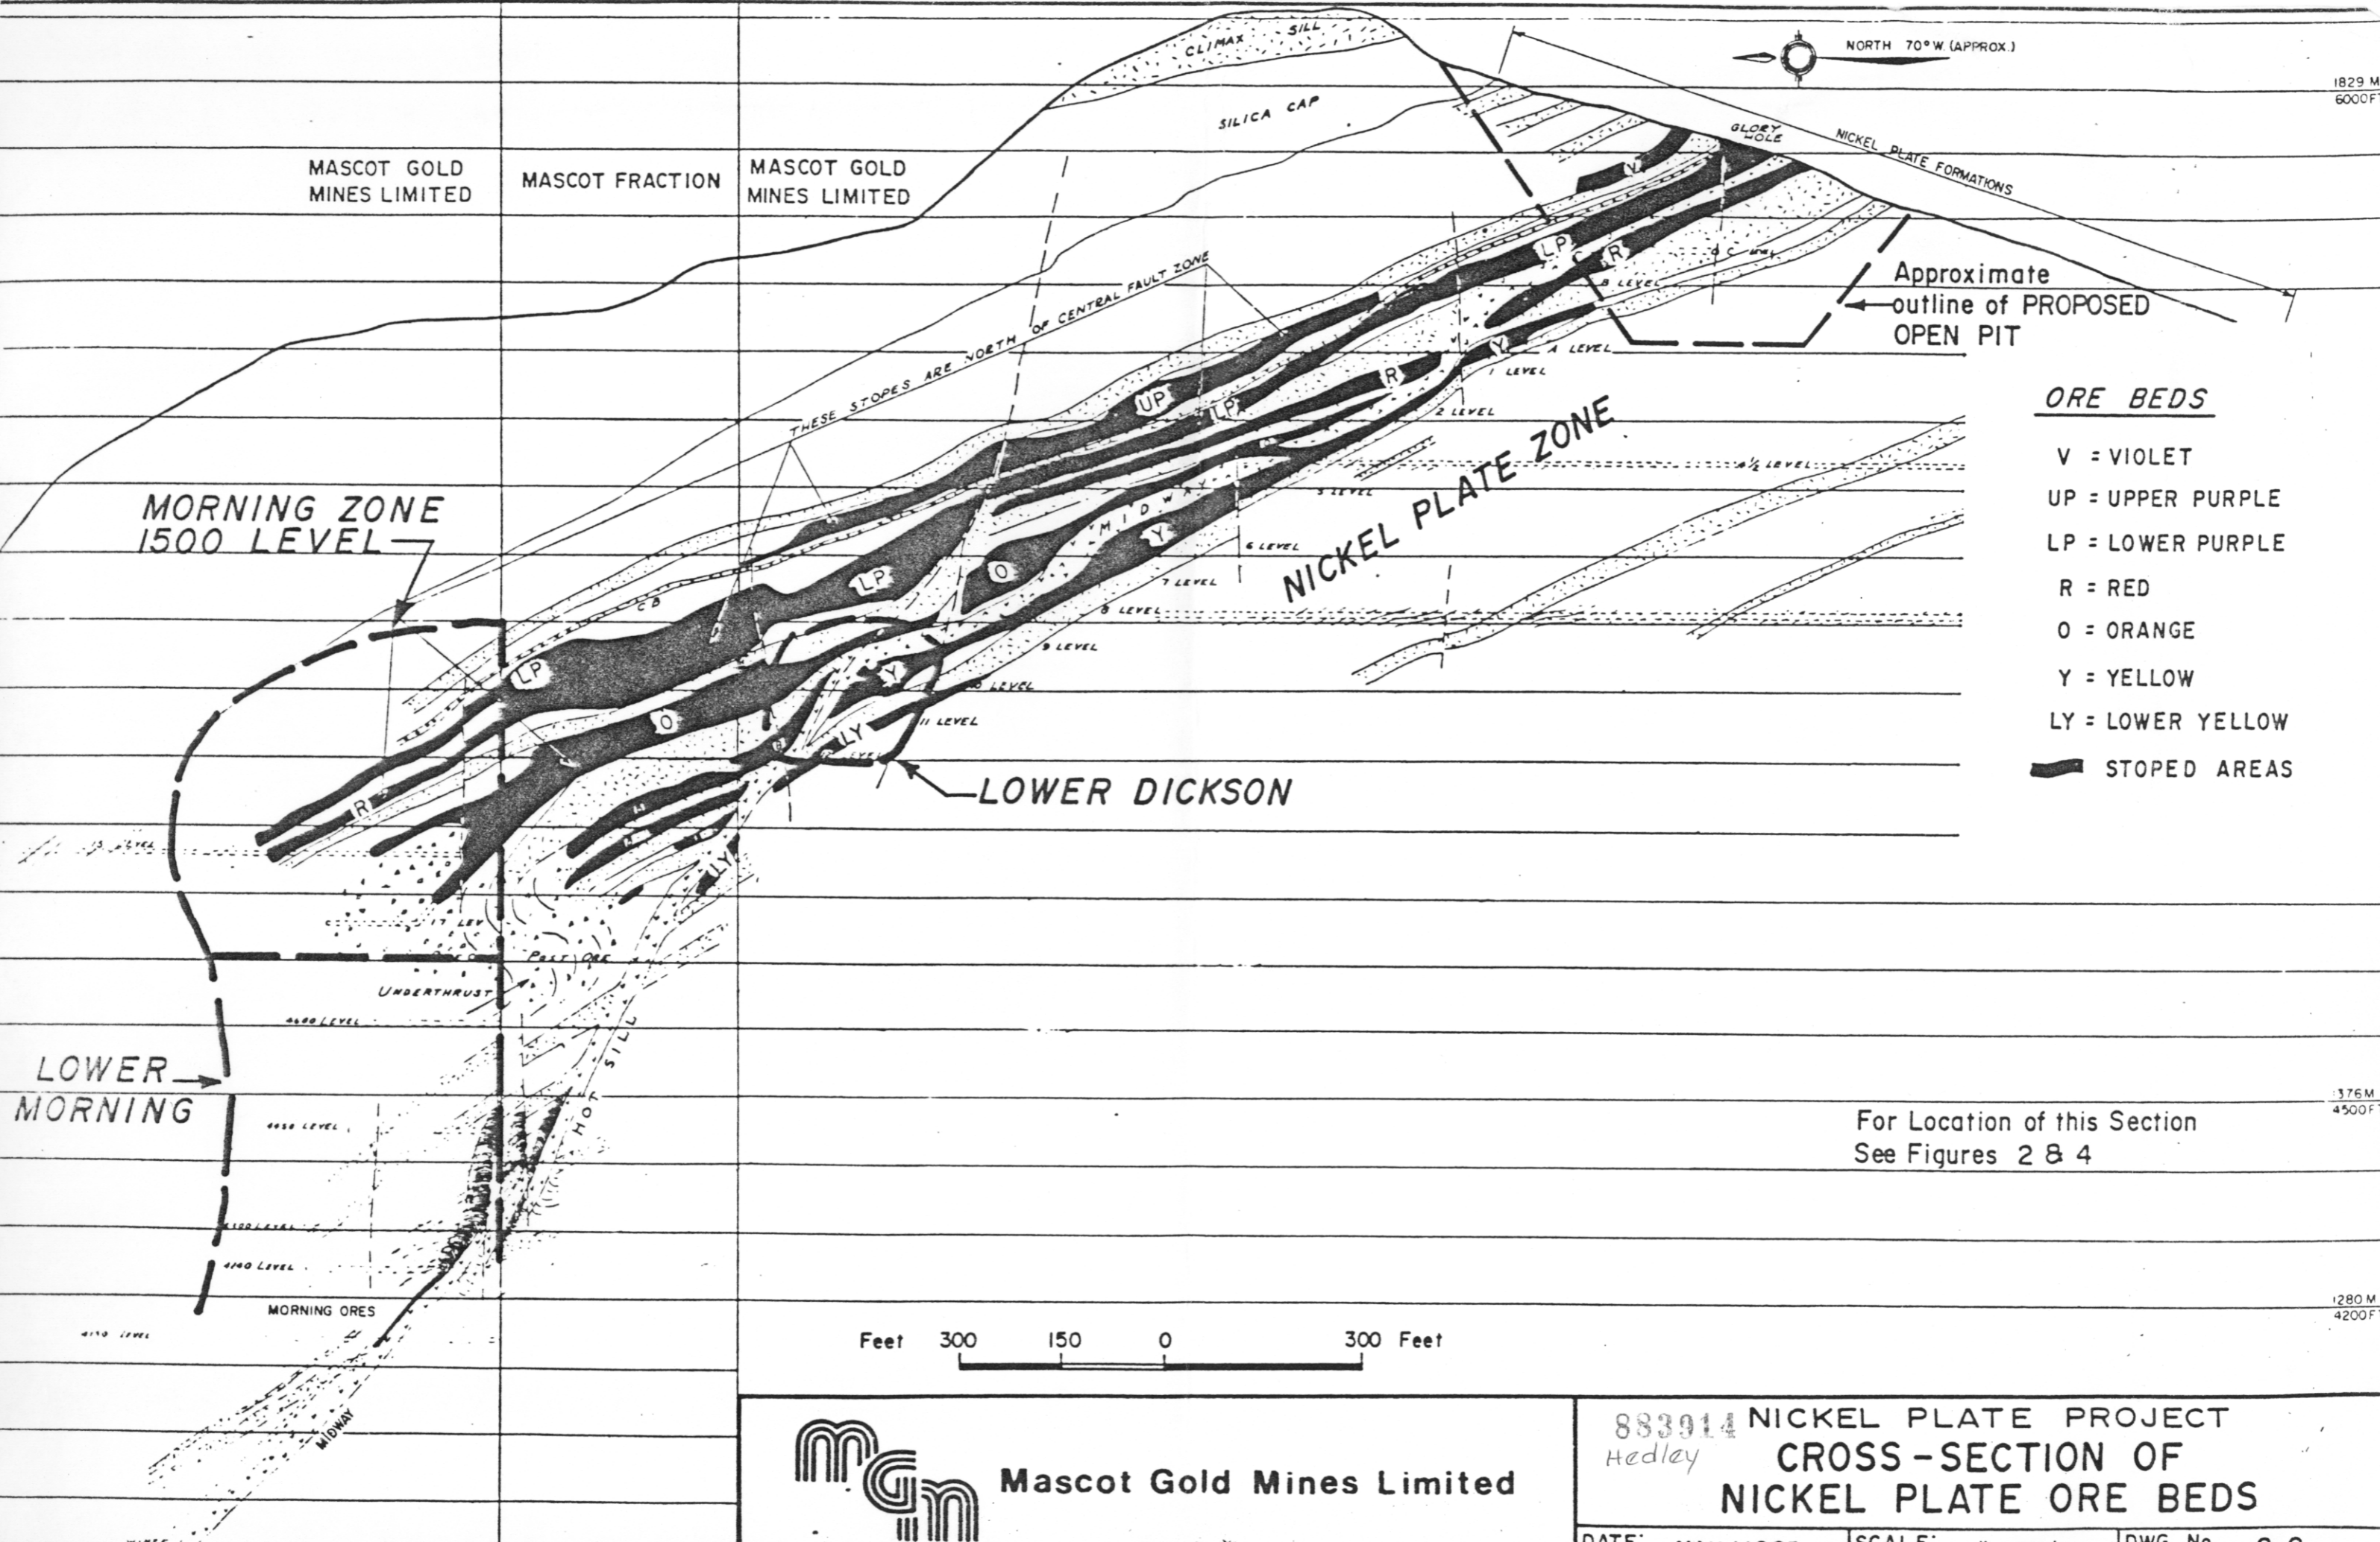

MASCOT GOLD MINES LIMITED  
MASCOT FRACTION  
MASCOT GOLD MINES LIMITED

- ORE BEDS**
- V = VIOLET
  - UP = UPPER PURPLE
  - LP = LOWER PURPLE
  - R = RED
  - O = ORANGE
  - Y = YELLOW
  - LY = LOWER YELLOW
  - ▬ STOPED AREAS

For Location of this Section  
See Figures 2 & 4

Feet 300 150 0 300 Feet

883914 NICKEL PLATE PROJECT  
Hedley  
**CROSS-SECTION OF  
NICKEL PLATE ORE BEDS**

DATE: MAY/1985    SCALE: 1" = 333'    DWG. No. 2.2