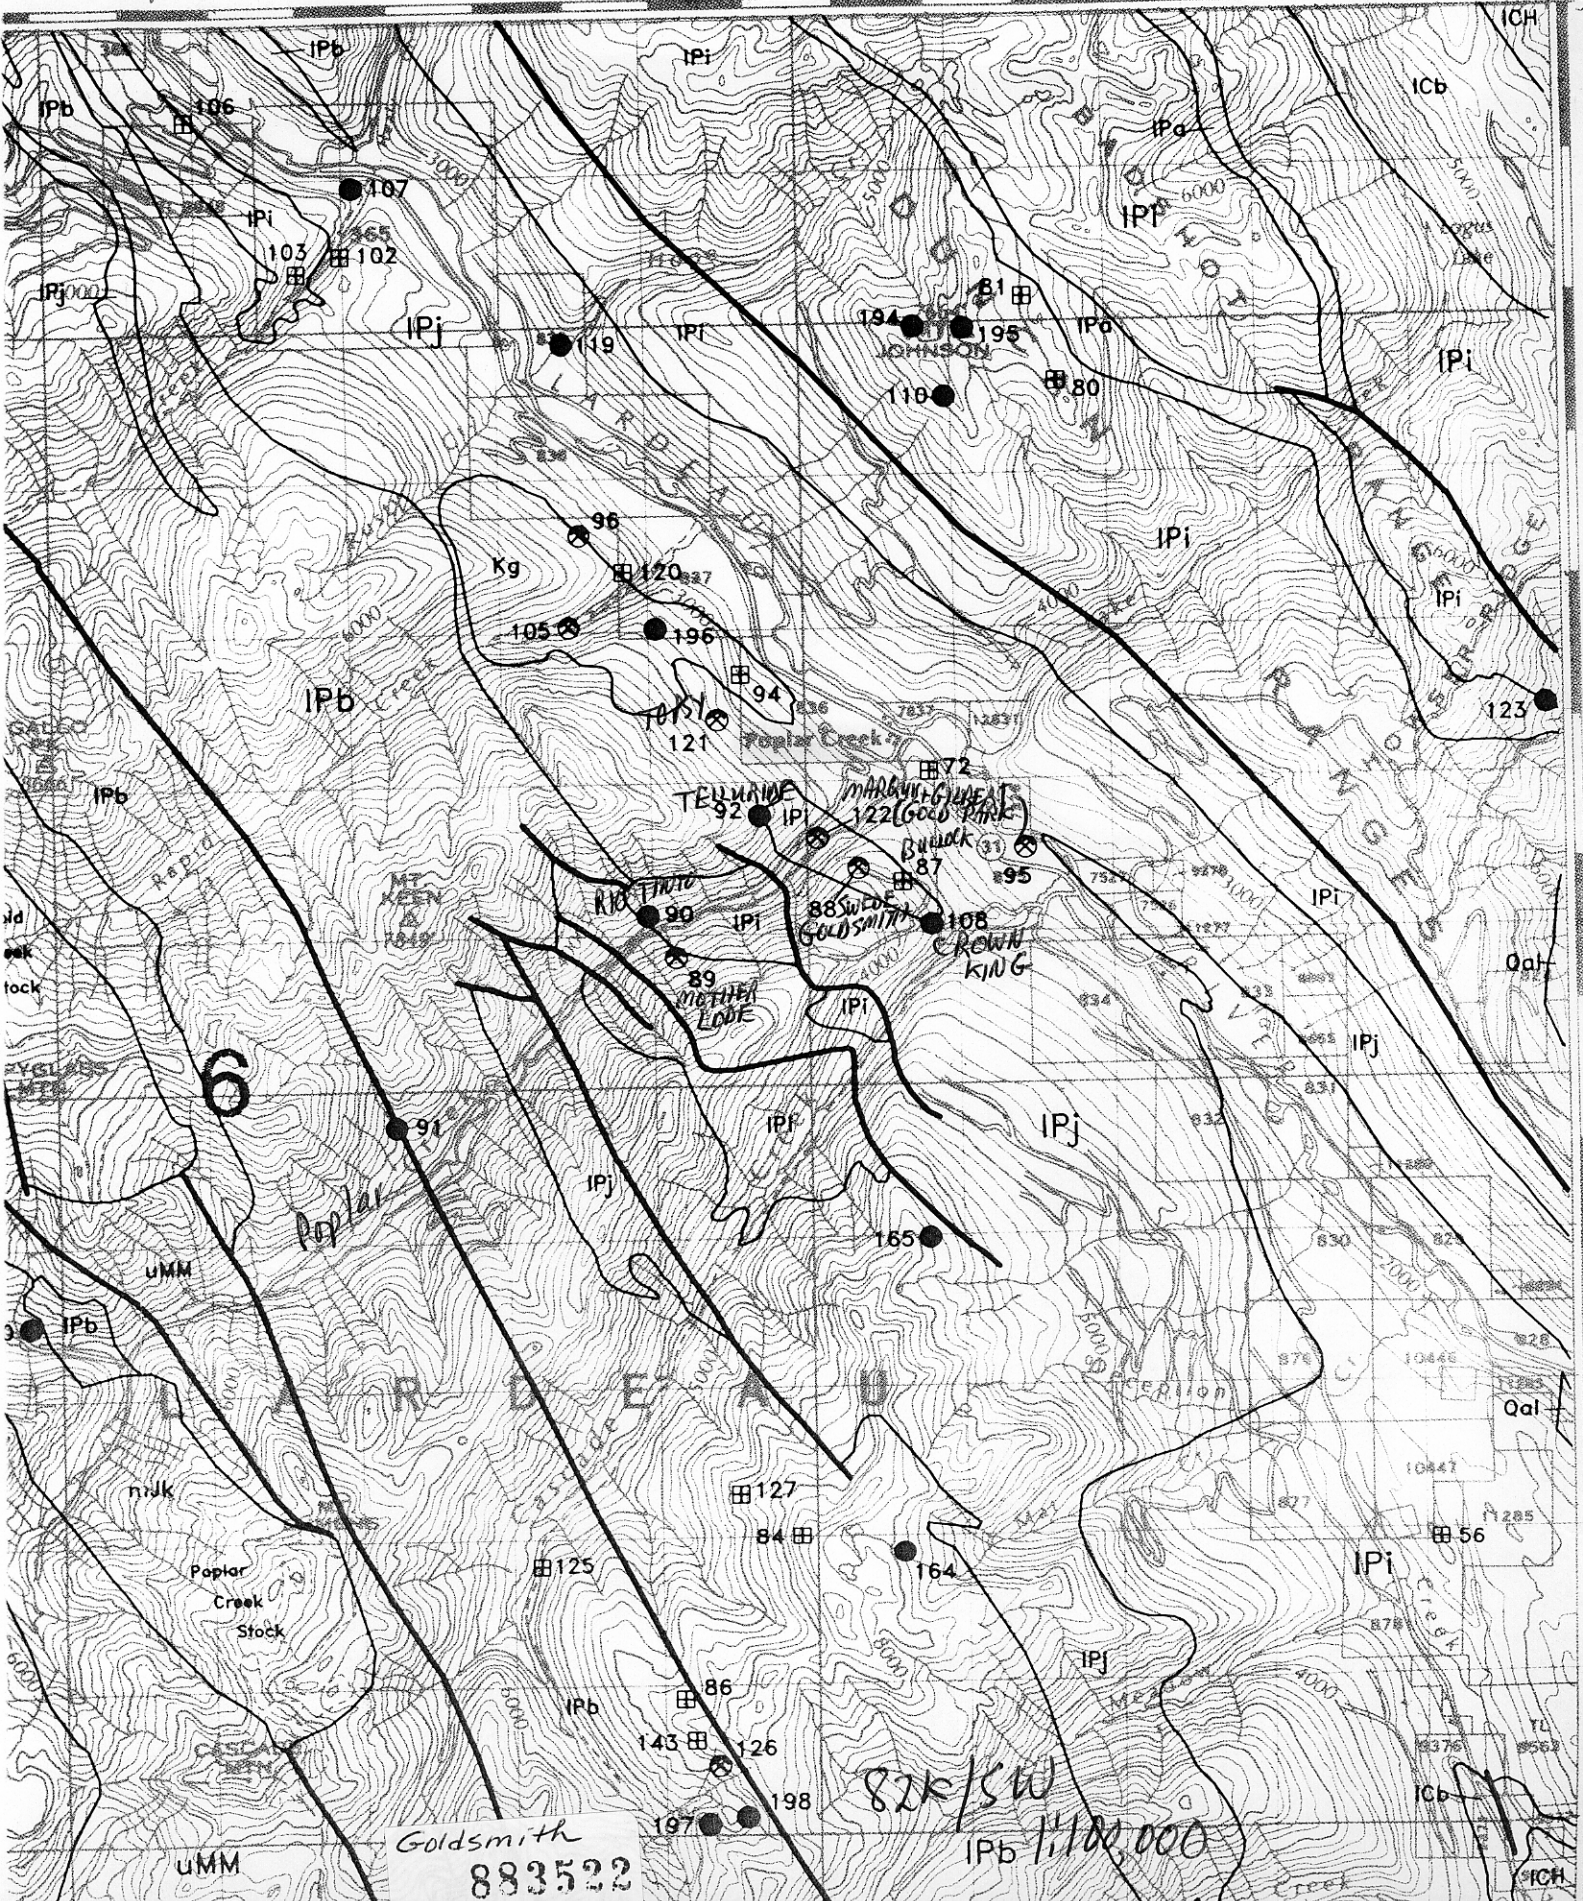

To Gerrard - 4 1/2 miles

80

15'

84

86

88

90

92

94

96

498 000mE

117°0

6

Goldsmith  
883522

82k/SW  
IPb 1:100,000

TELUWAINE  
MARBUNG MEAT  
BAMBUK  
SWEDE  
CROWN KING  
MOTHER LODGE  
RICK

Paplar  
Creek  
Stock

UMM

ICH

30' 15' 1:250,000 117°00'

Slocan 27 km Denver Canyon New Denver 1 km Sandon 3 km Kaslo 17 km

LARDEAU

82K