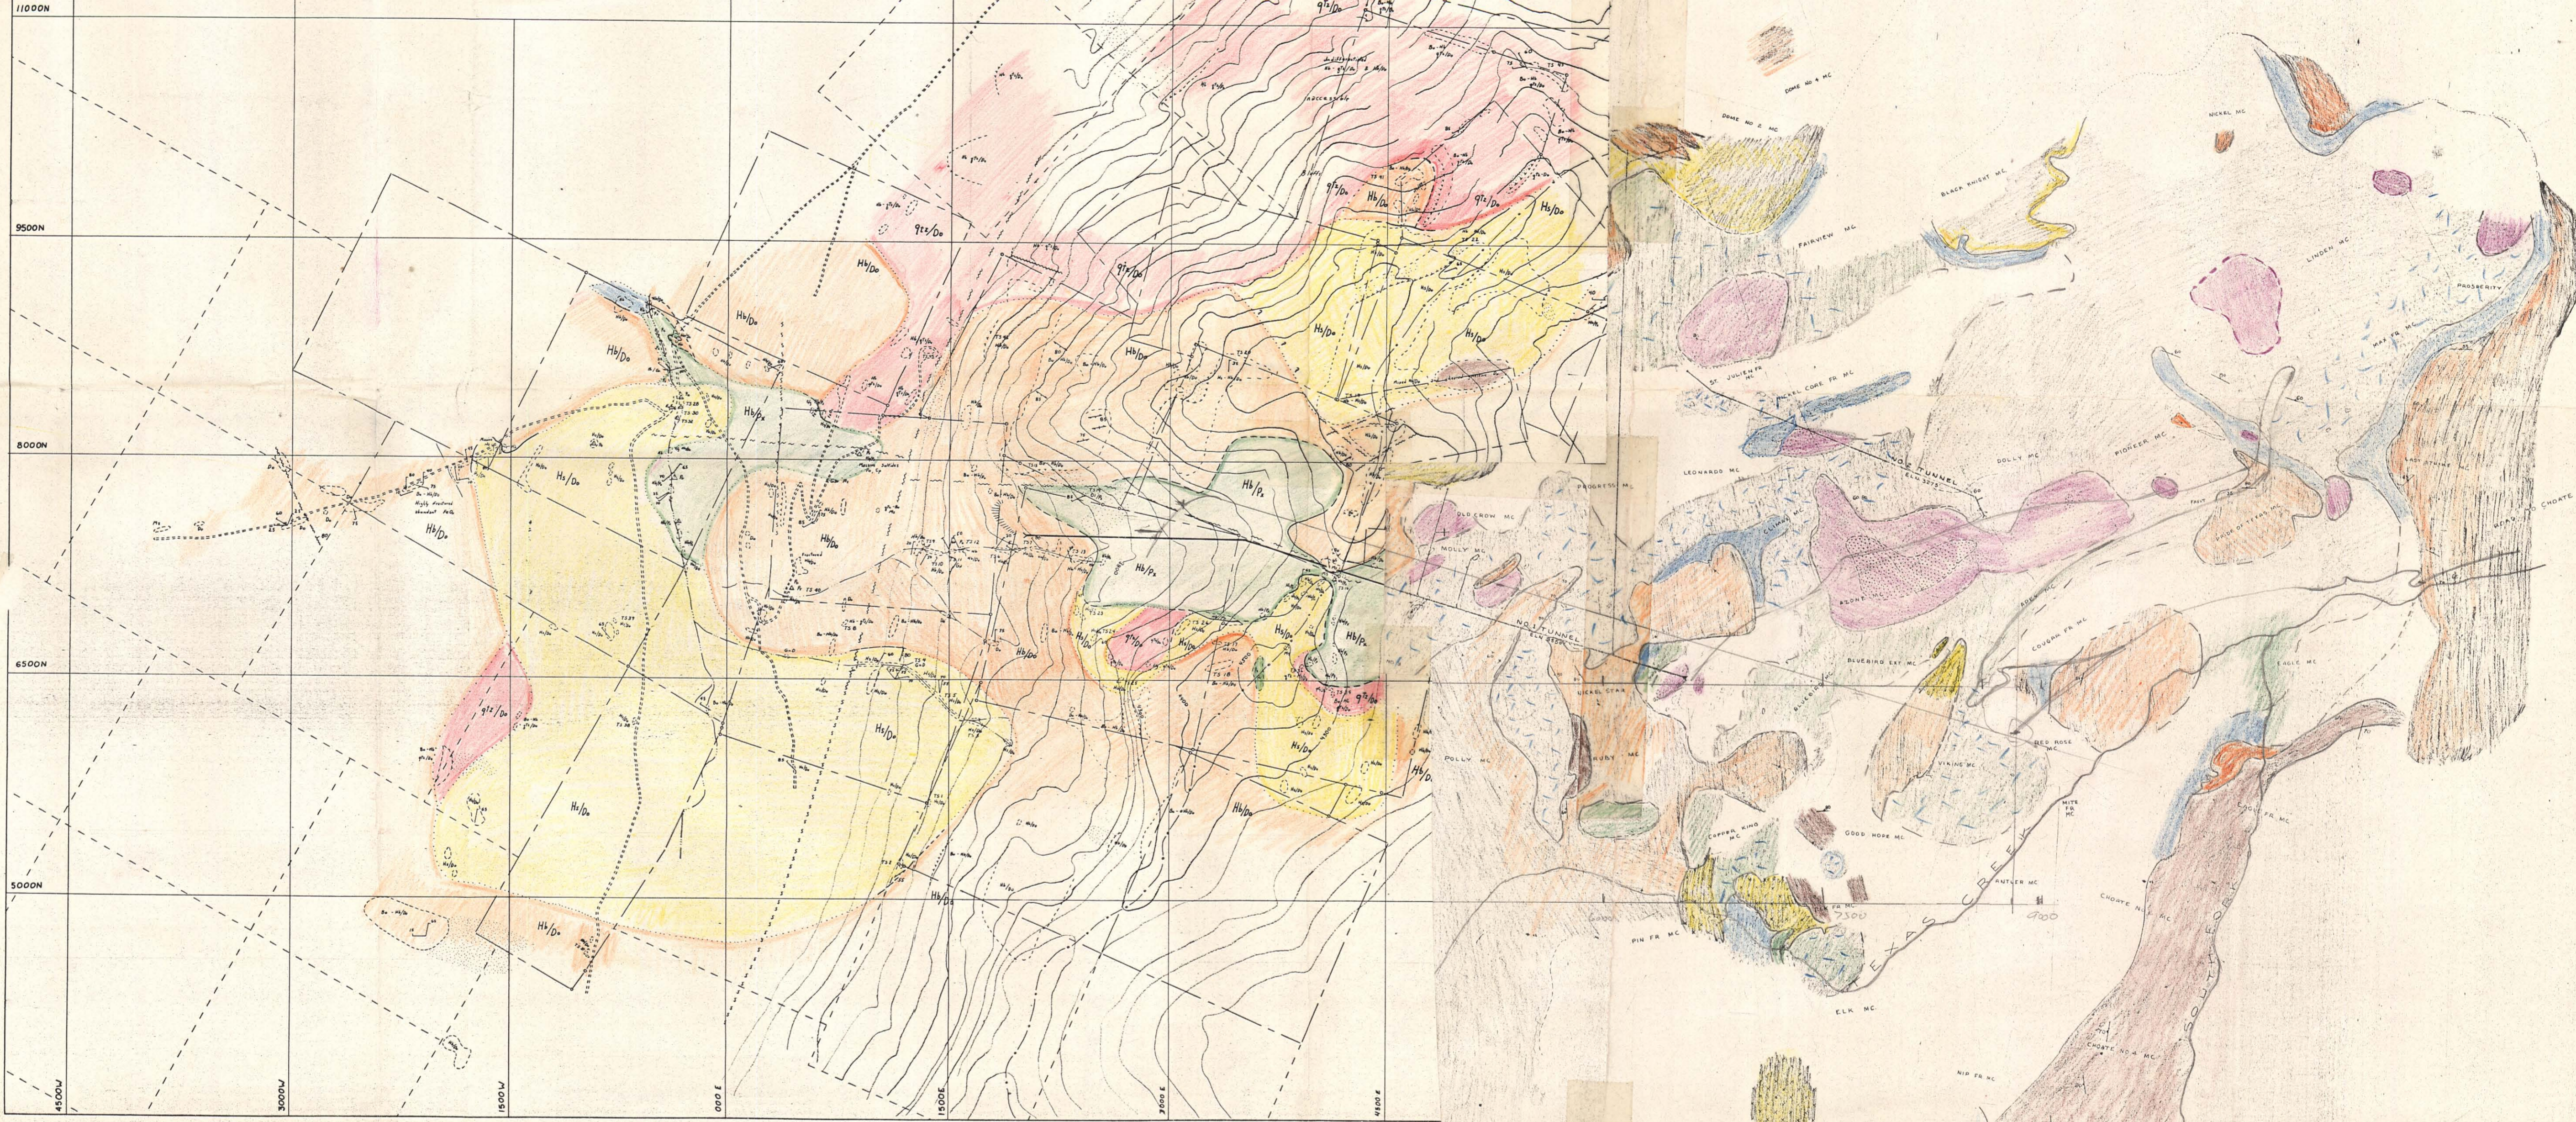

**GEOLOGICAL PLAN  
OF THE  
GIANT NICKEL MINE**

SCALE 1" = 300'  
R. A. GONZALEZ 1974

12600 WorkSheet

**GEOLOGIC MAP  
OF THE  
PROPERTY OF PACIFIC NICKEL MINES  
CHOATE, B. C.**

SCALE OF FEET  
A.S. AND 1953

**LEGEND**

- UNEXPOSED
- STRATIFICATION
- UNFOLDED
- UNFOLDED DIORITE
- HORNBLANDITE
- HORNBLANDIC PYROXENITE
- PYROXENITE
- GABBRO
- QUARTZ
- QUARTZ-DIORITE
- DIORITE, GRADATIONS TO QUARTZ
- OLDER QUARTZ DIORITE
- LICHEN
- REFERENCE TO POLYMER

OK

883353  
Giant Mascot

N

East

E

Red  
Orange  
Yellow  
Brown

Blue  
Green  
Purple

Meta Sed