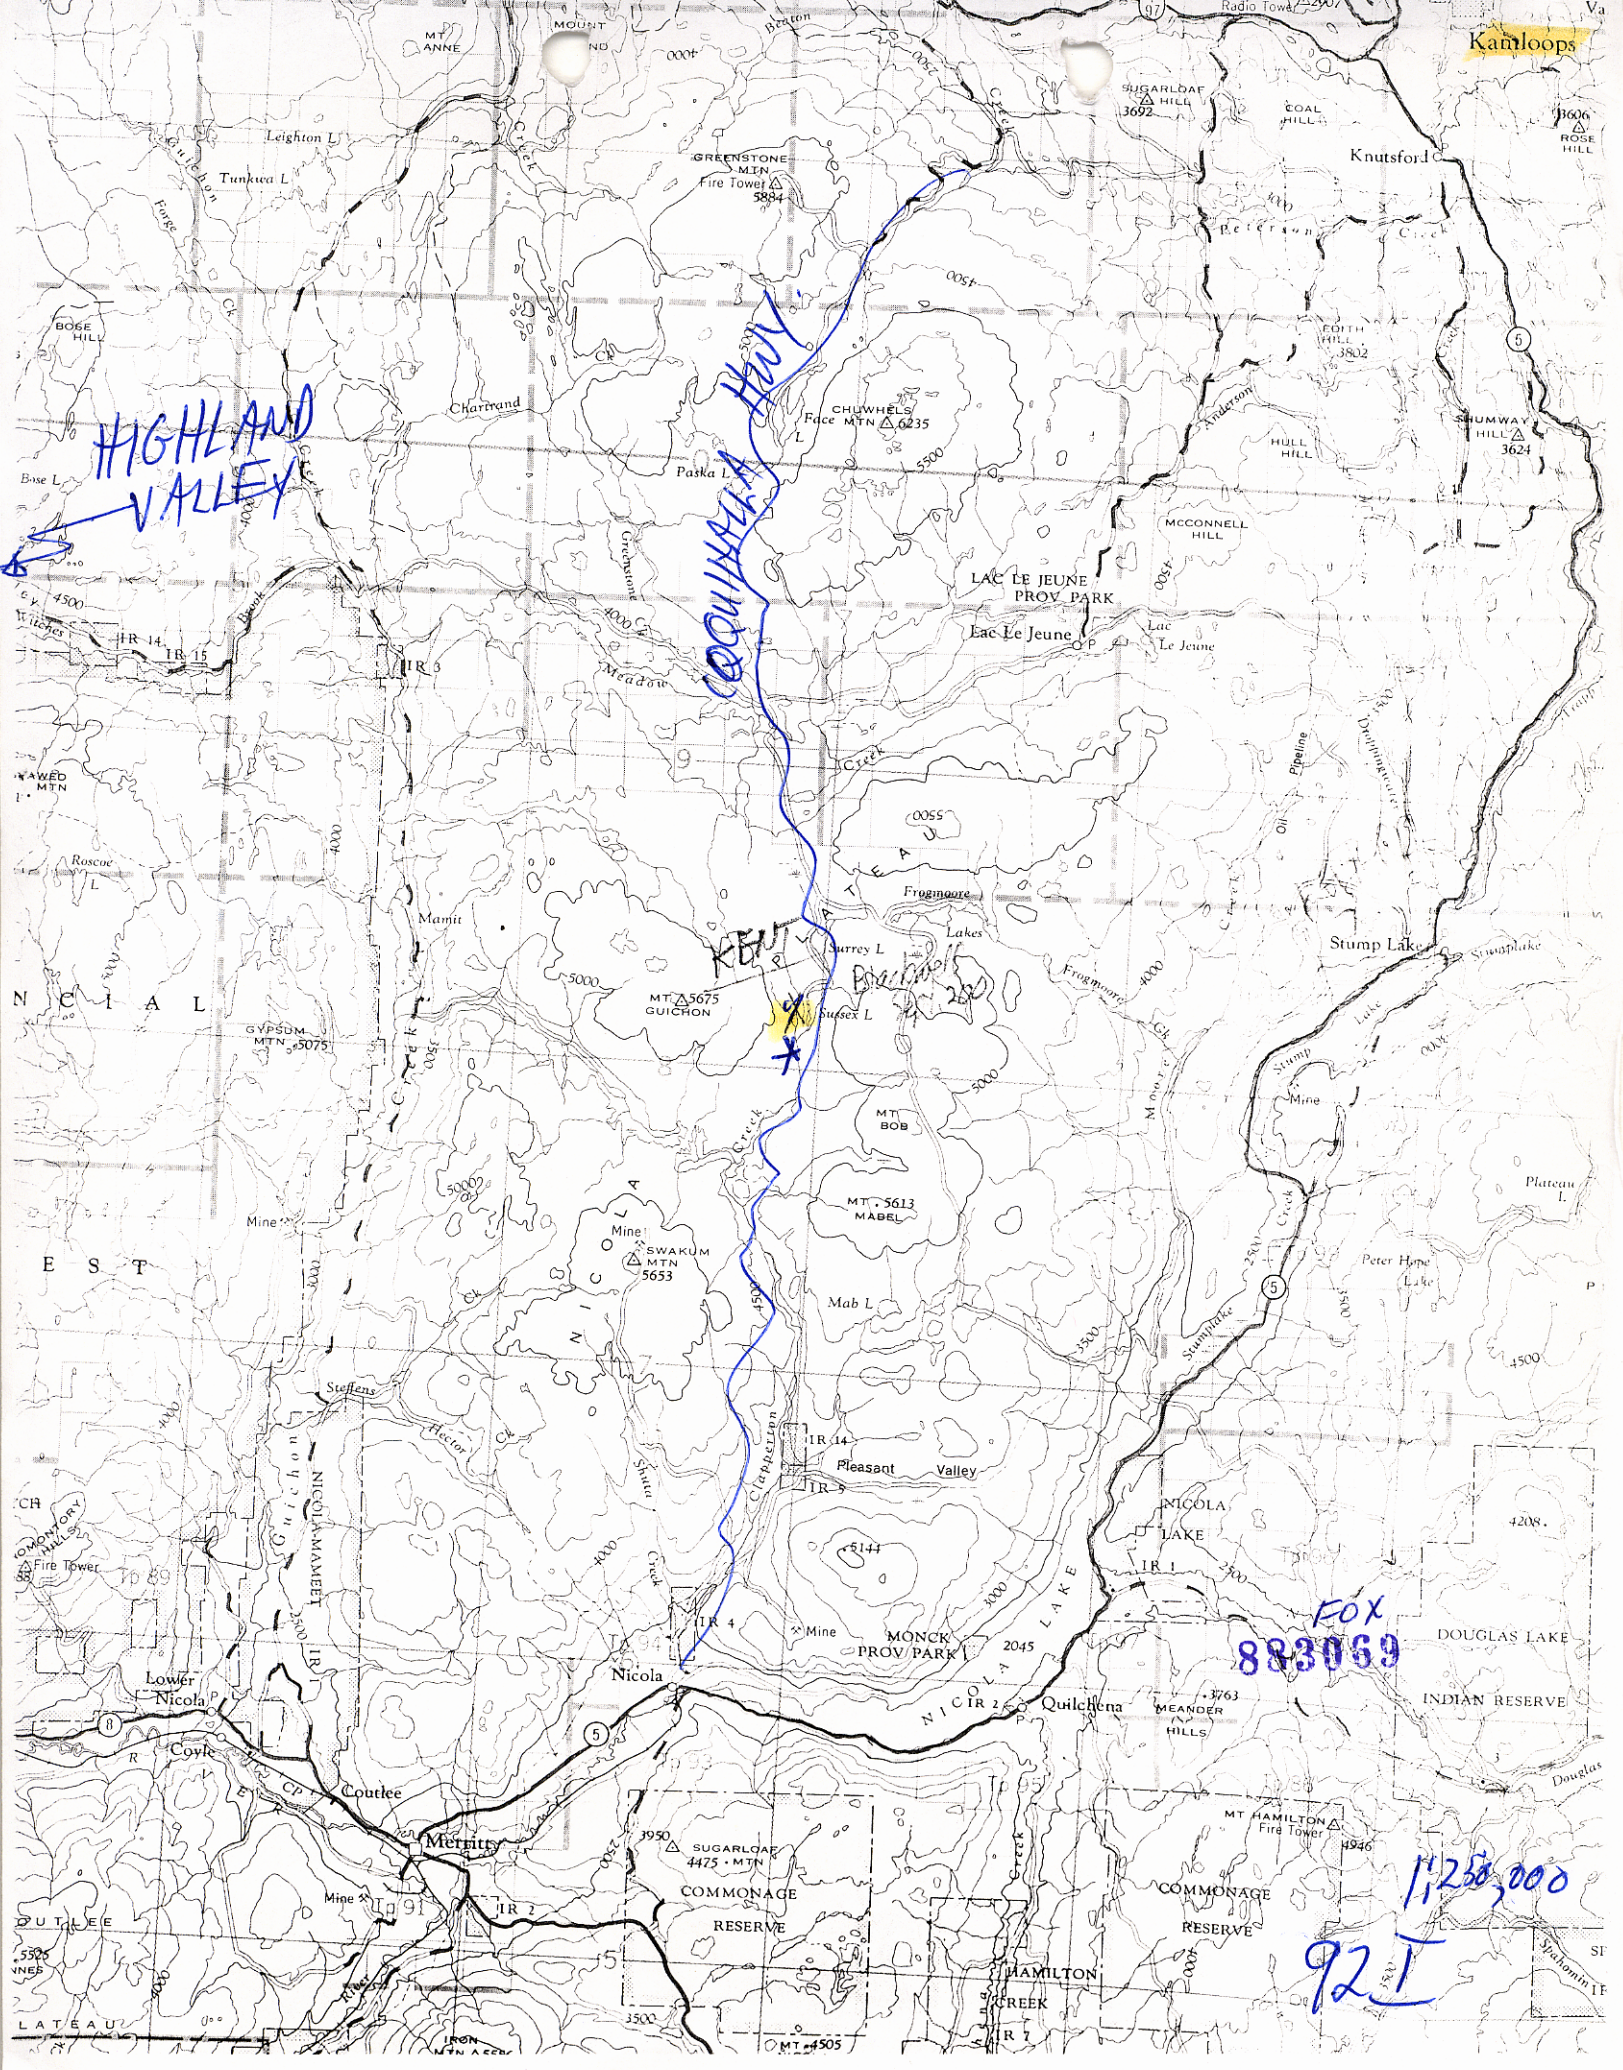

Kamloops

HIGHLAND VALLEY

COQUILLA HAVEN

FOX
888069

1,250,000

921